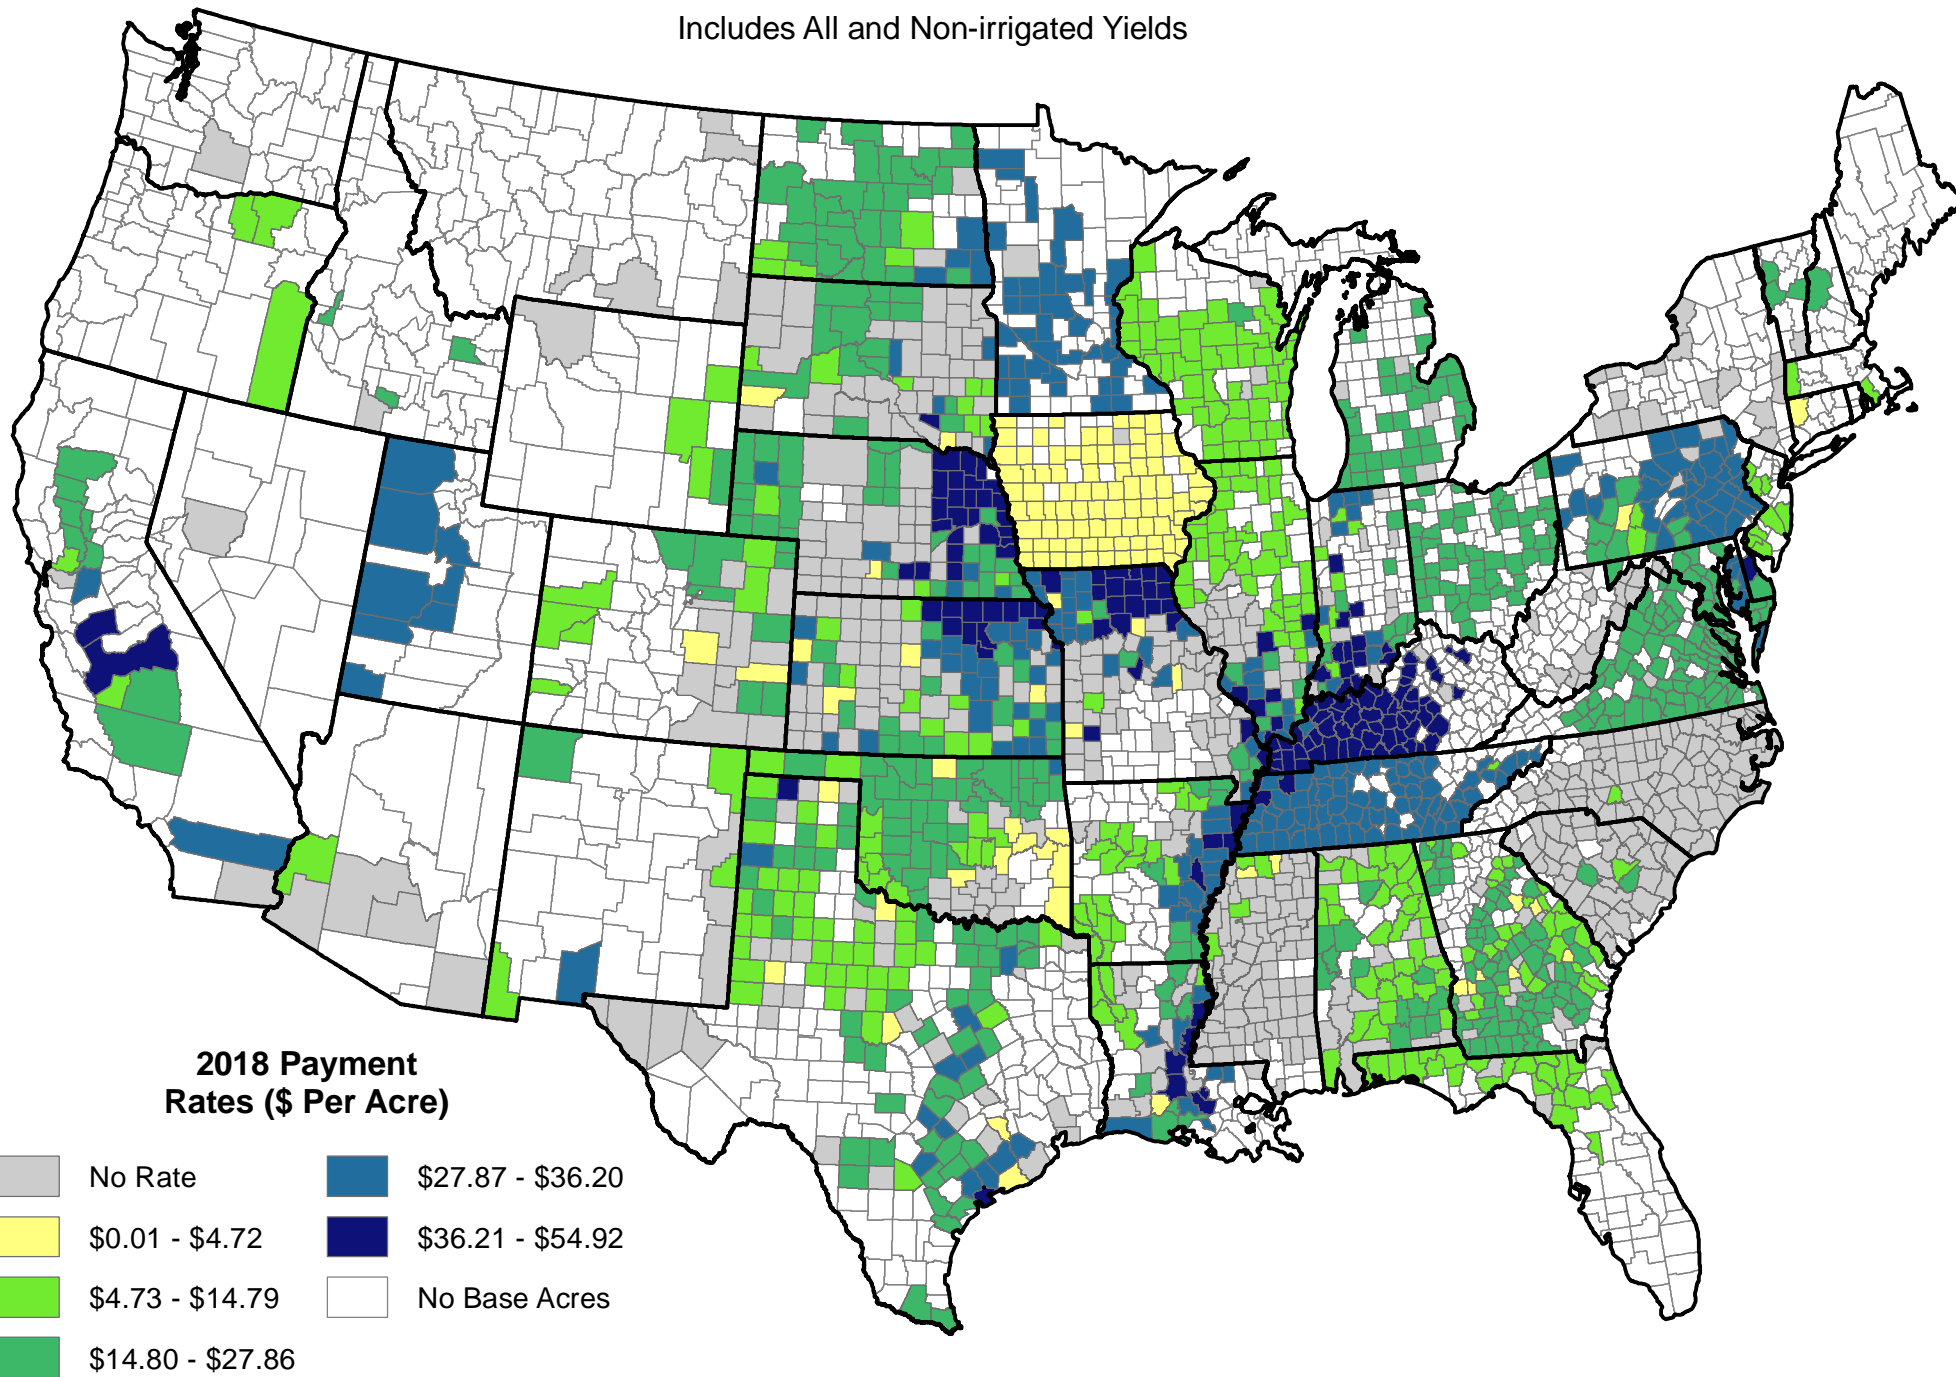

2018 ARC-CO Payment Rates for Grain Sorghum

Includes All and Non-irrigated Yields

Map is intended for Farm Service Agency (FSA) business purposes only. Map depicted only serves as a general reference map.