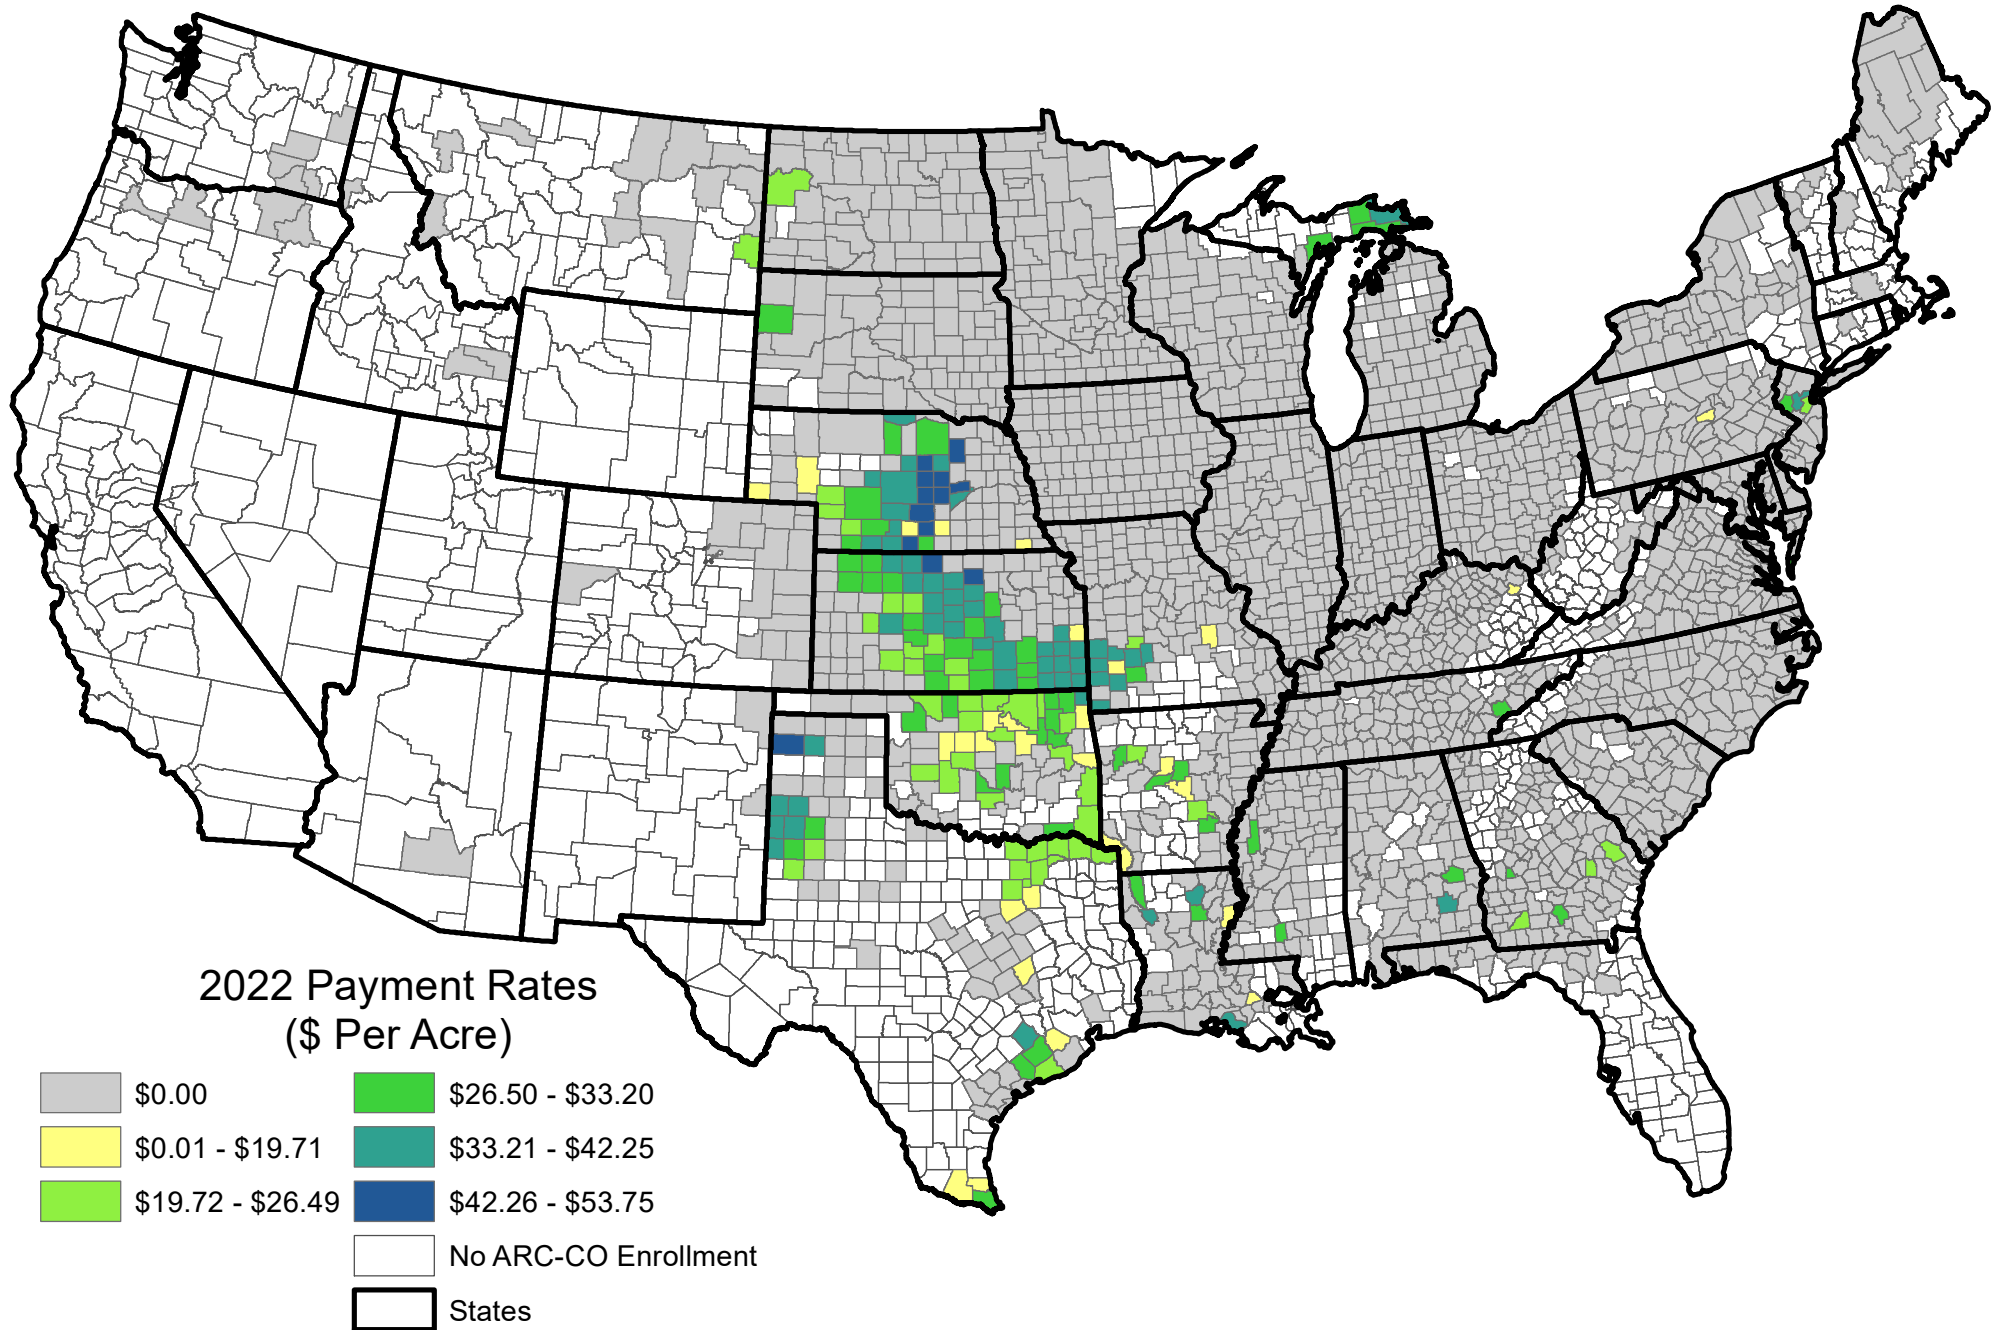

2022 ARC-CO Payment Rates for Soybeans

Counties with an All or Non-Irrigated Rate Designation

Map is intended for Farm Service Agency (FSA) purposes only. Map depicted only serves as a general reference map.

Date: 10/16/2023