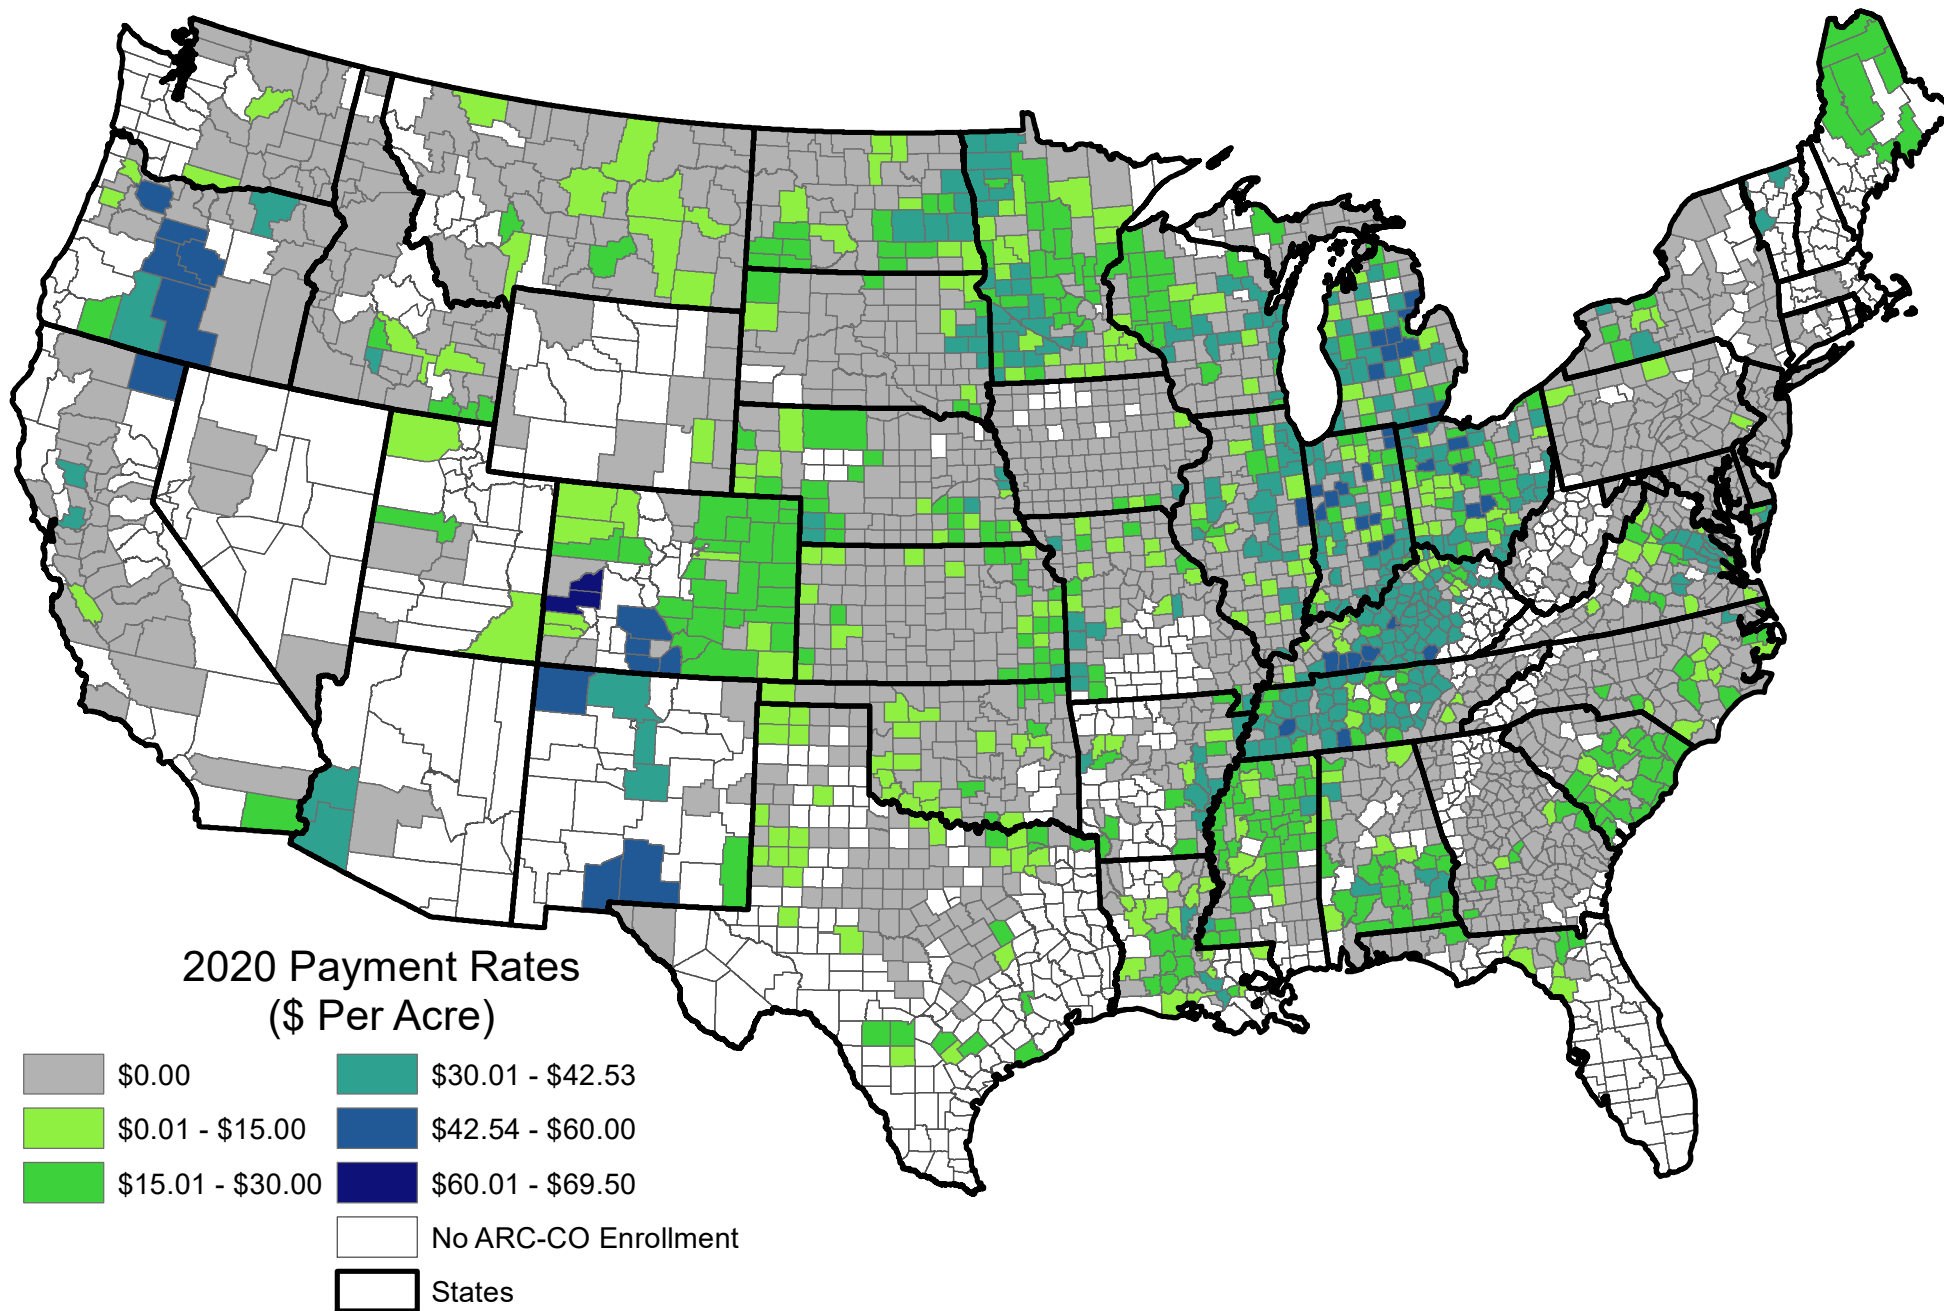

# 2020 ARC-CO Payment Rates for Wheat

Counties with an All or Non Irrigated Rate Designation

Map is intended for Farm Service Agency (FSA) purposes only. Map depicted only serves as a general reference map.