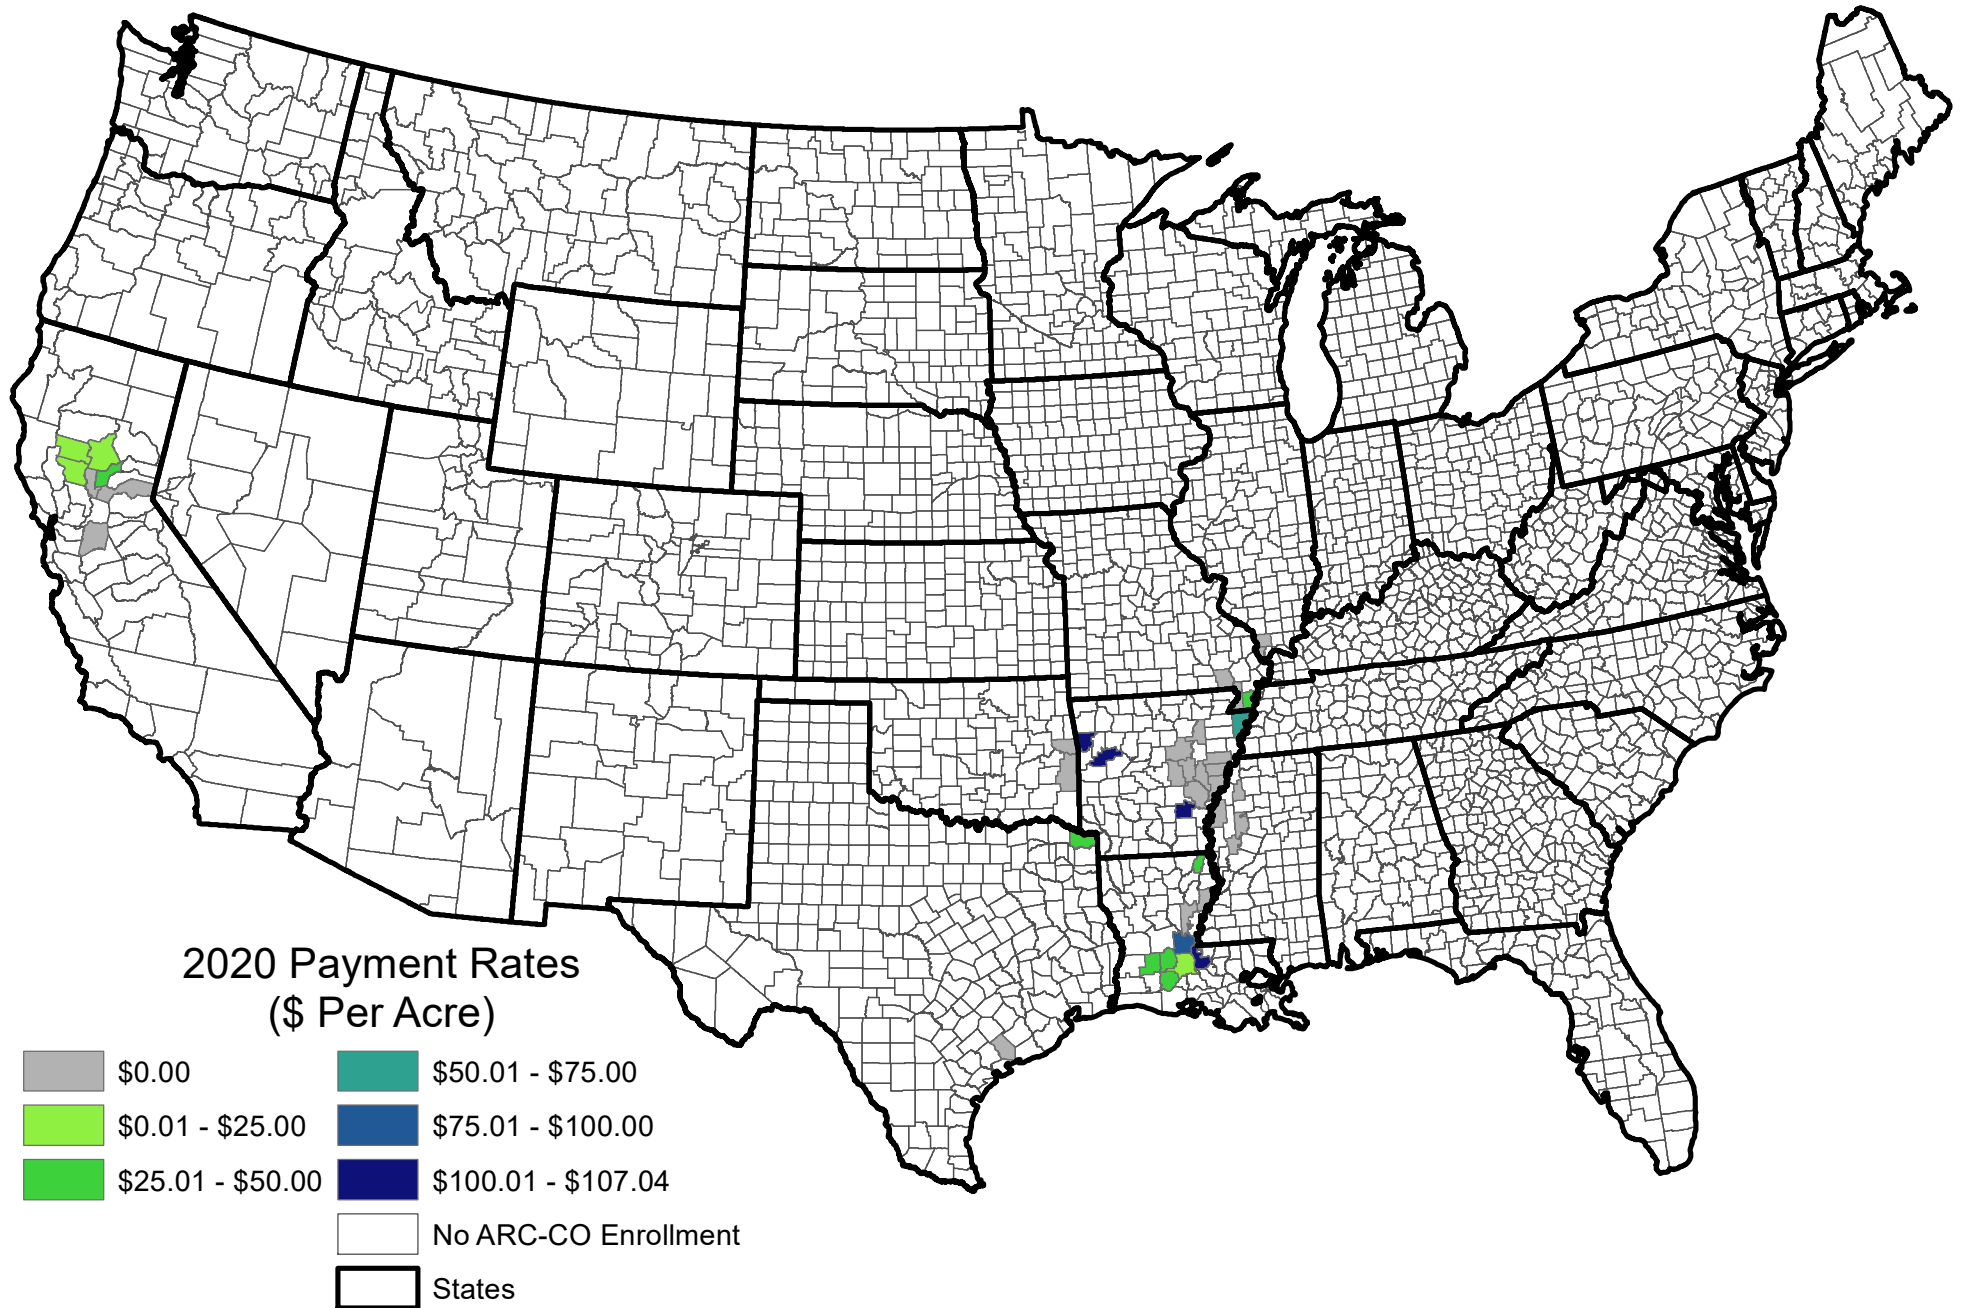

2020 ARC-CO Payment Rates for Long Grain Rice

Counties with an All or Non Irrigated Rate Designation

Map is intended for Farm Service Agency (FSA) purposes only. Map depicted only serves as a general reference map.