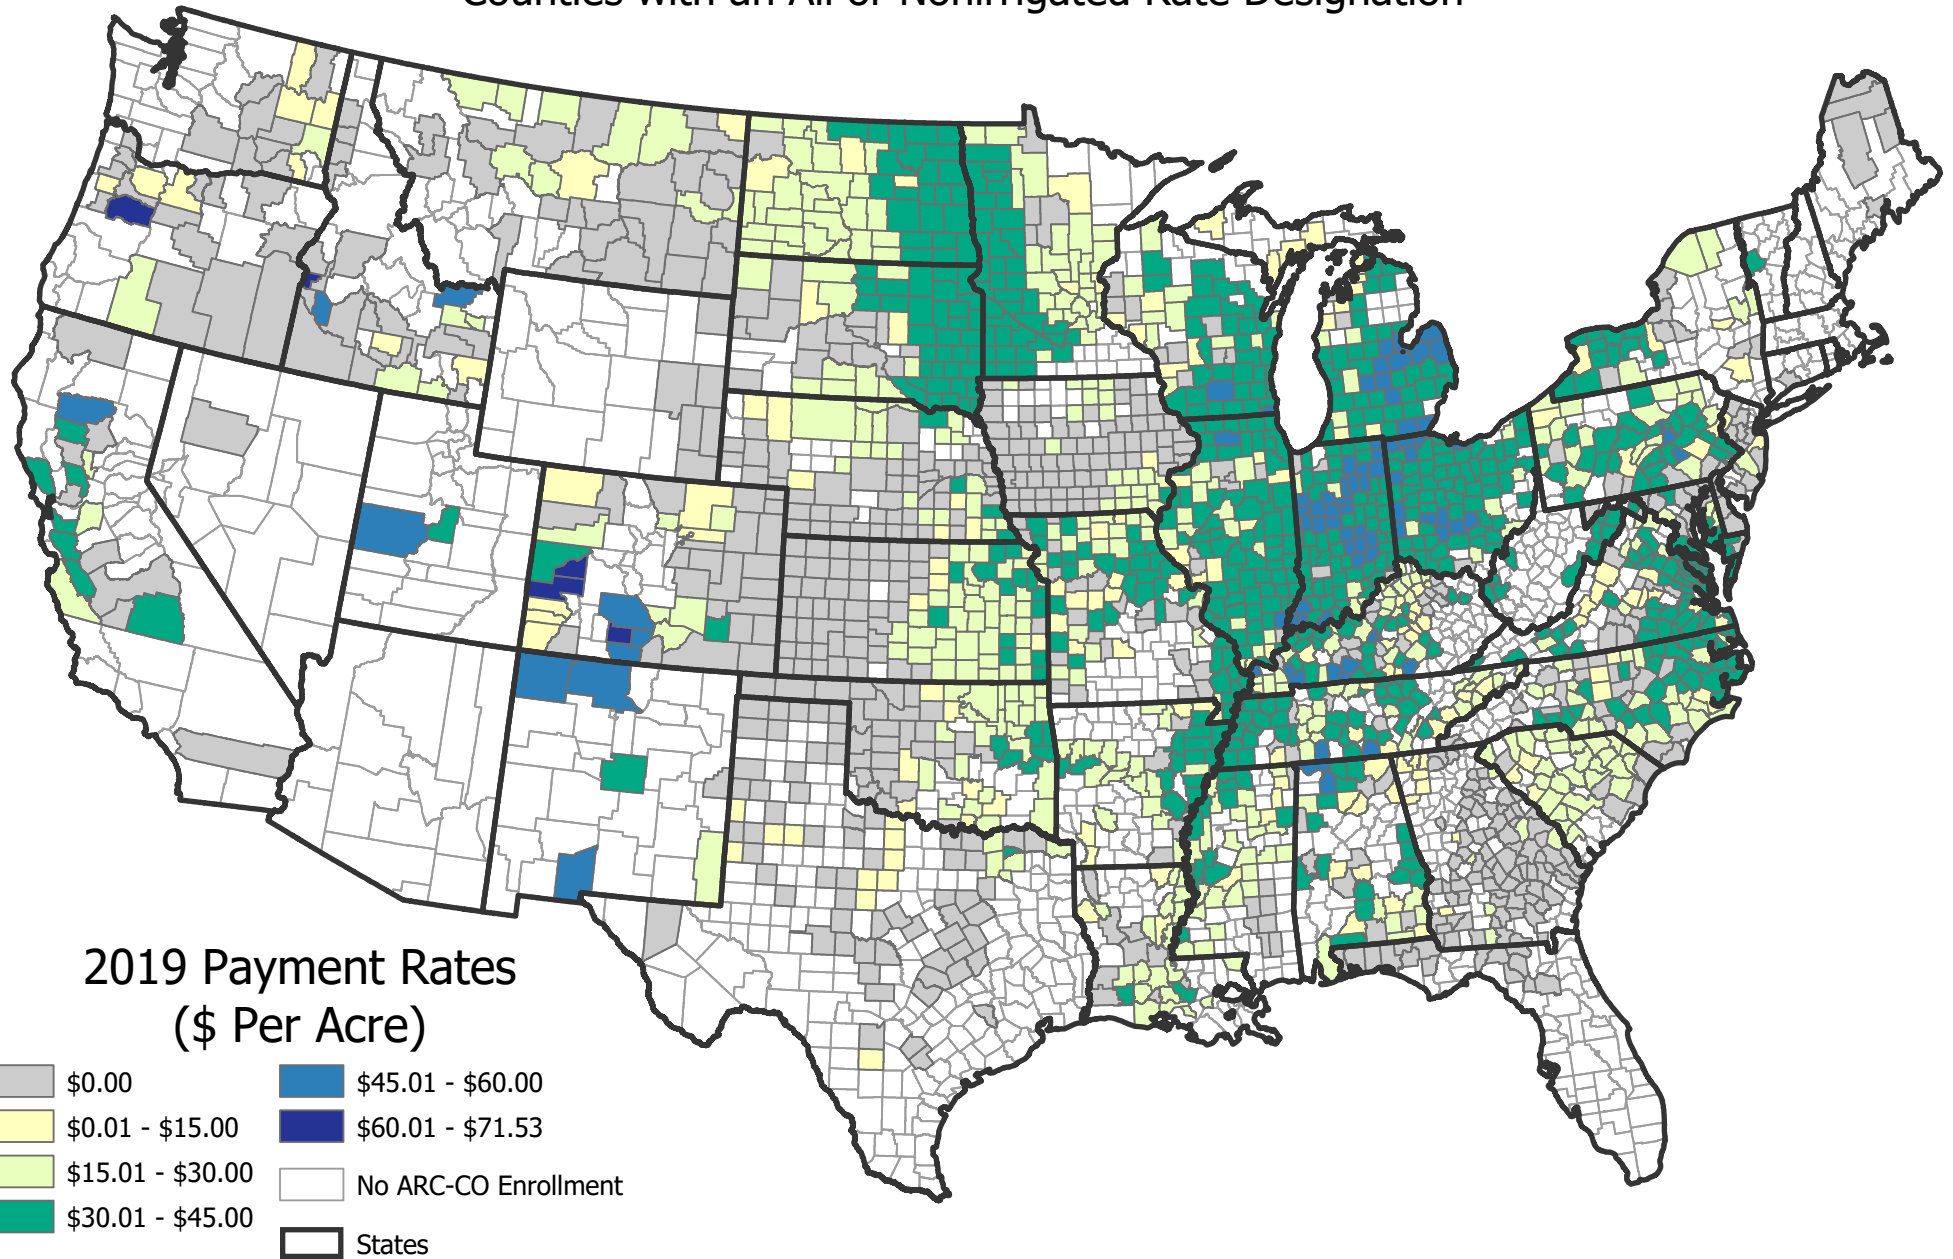

# 2019 ARC-CO Payment Rates for Wheat

Counties with an All or Nonirrigated Rate Designation

Map is intended for Farm Service Agency (FSA) purposes only. Map depicted only serves as a general reference map.