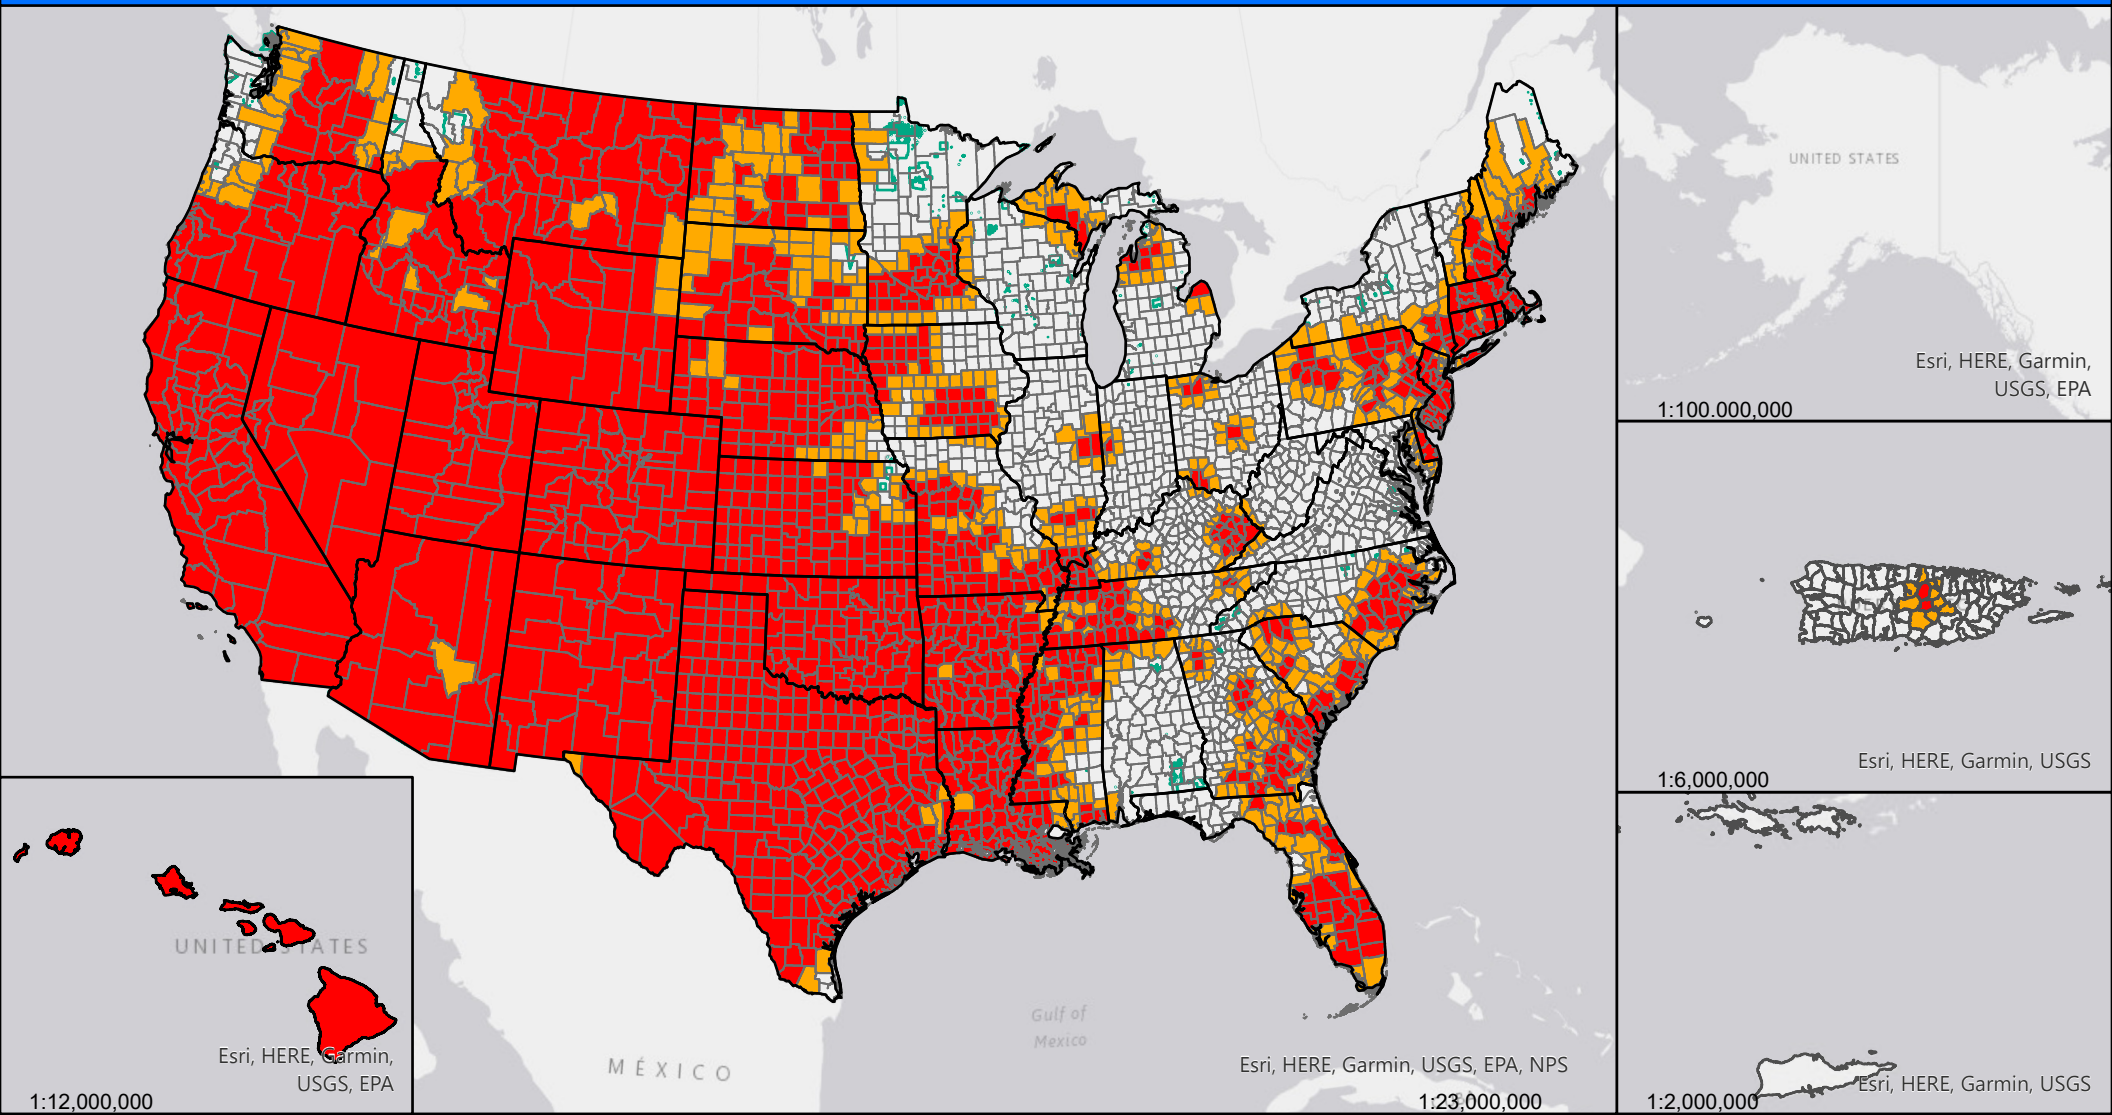

Secretarial Disaster Designations - CY 2022

Primary and Contiguous Counties Designated for Crop Disaster Losses

All Secretarial Designations as of April 12, 2023

Total All Crop Approval Designations

- State Boundary
- County Boundary
- Tribal Lands
- Primary Counties: 1,467
- Contiguous Counties: 587

United States Department of Agriculture
Farm Service Agency
Program Delivery/Safety Net Division
April 12, 2023