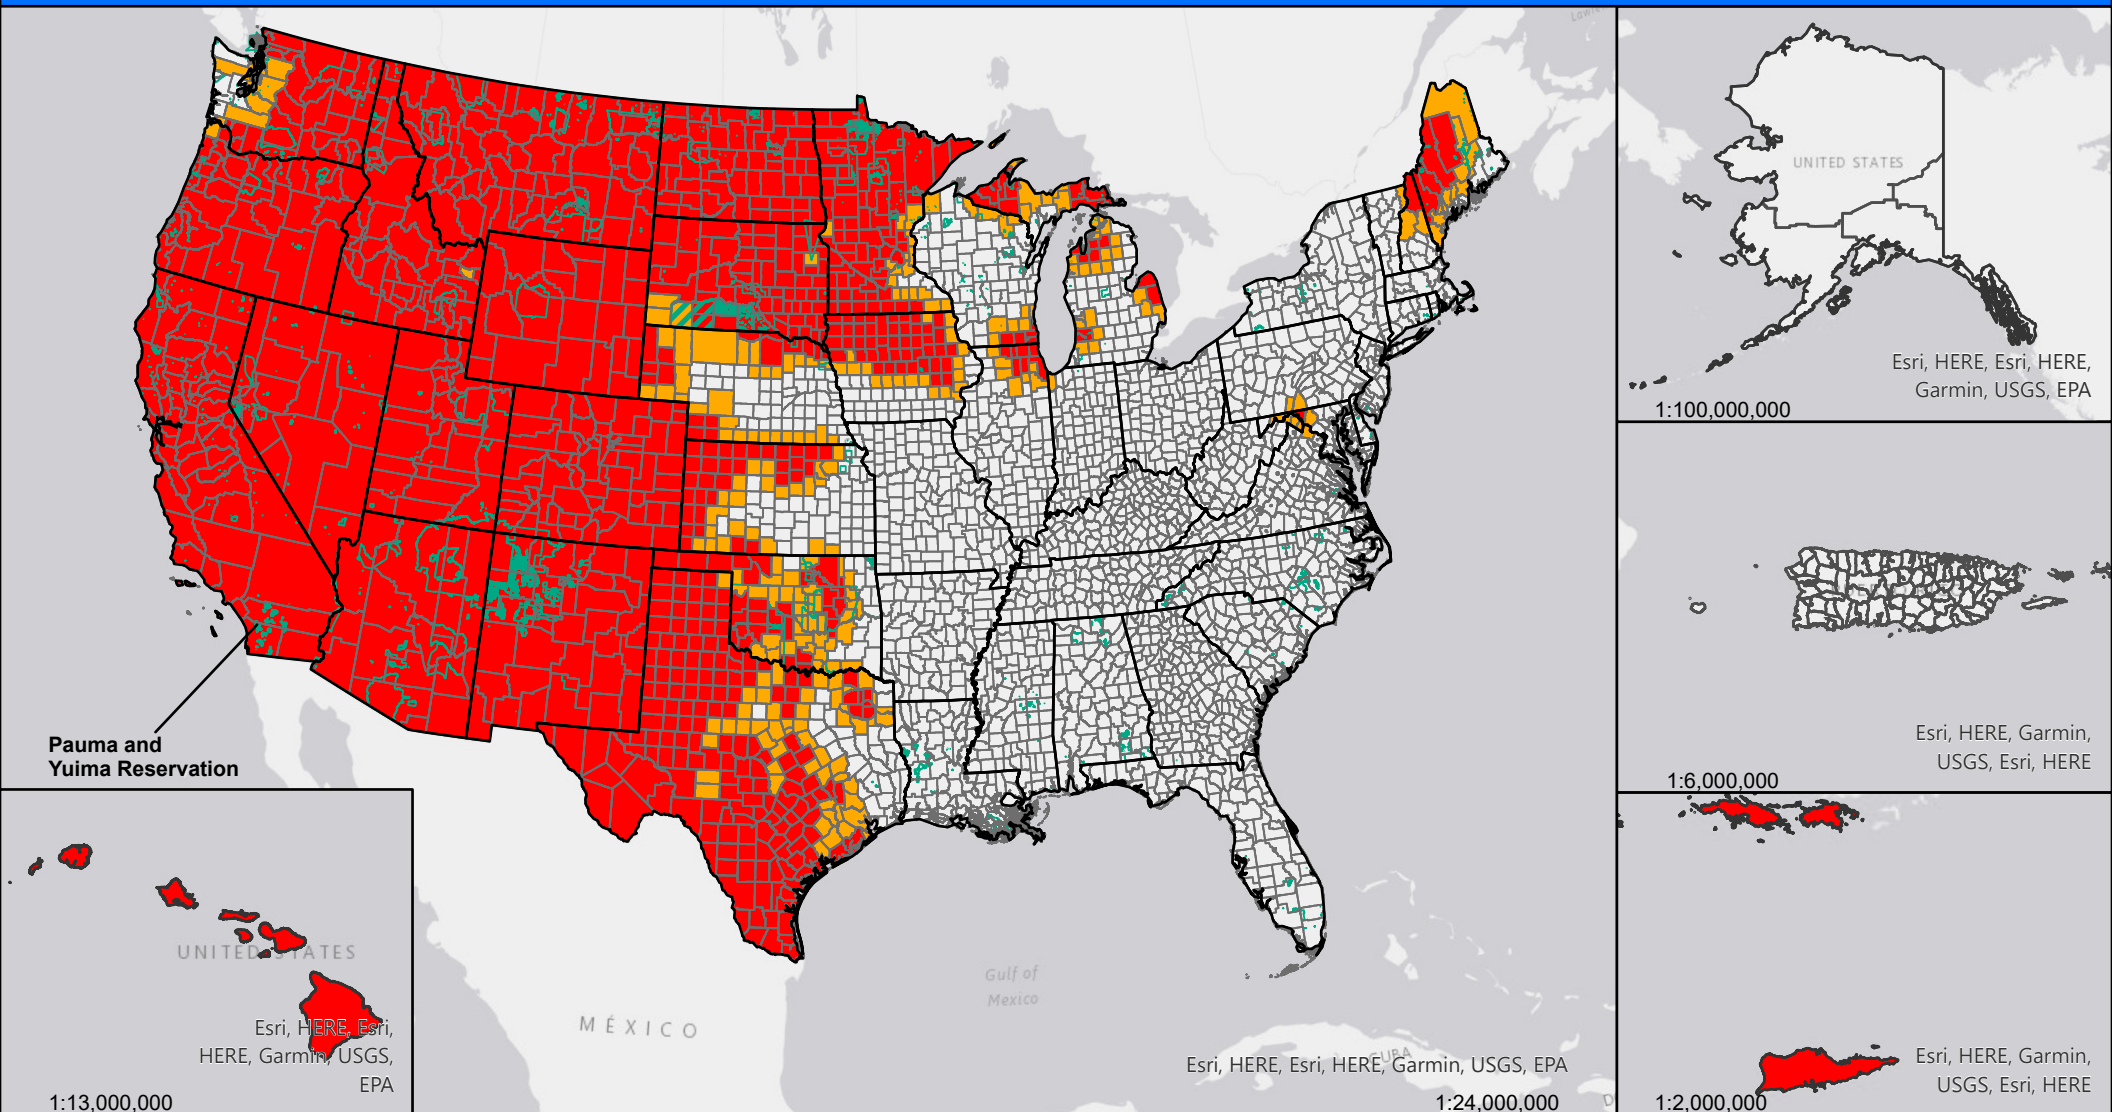

2021 Secretarial Drought Designations - All Drought

Secretarial Drought Designations for 2021

Disaster Incidences as of May 25, 2022

United States Department of Agriculture
 Farm Service Agency
 Program Delivery/Safety Net Division
 May 25, 2022

-  State Boundary
-  County Boundary
-  Tribal Lands
-  Secretarial_Tribal_Areas: 2
-  Primary Counties: 914
-  Contiguous Counties: 248