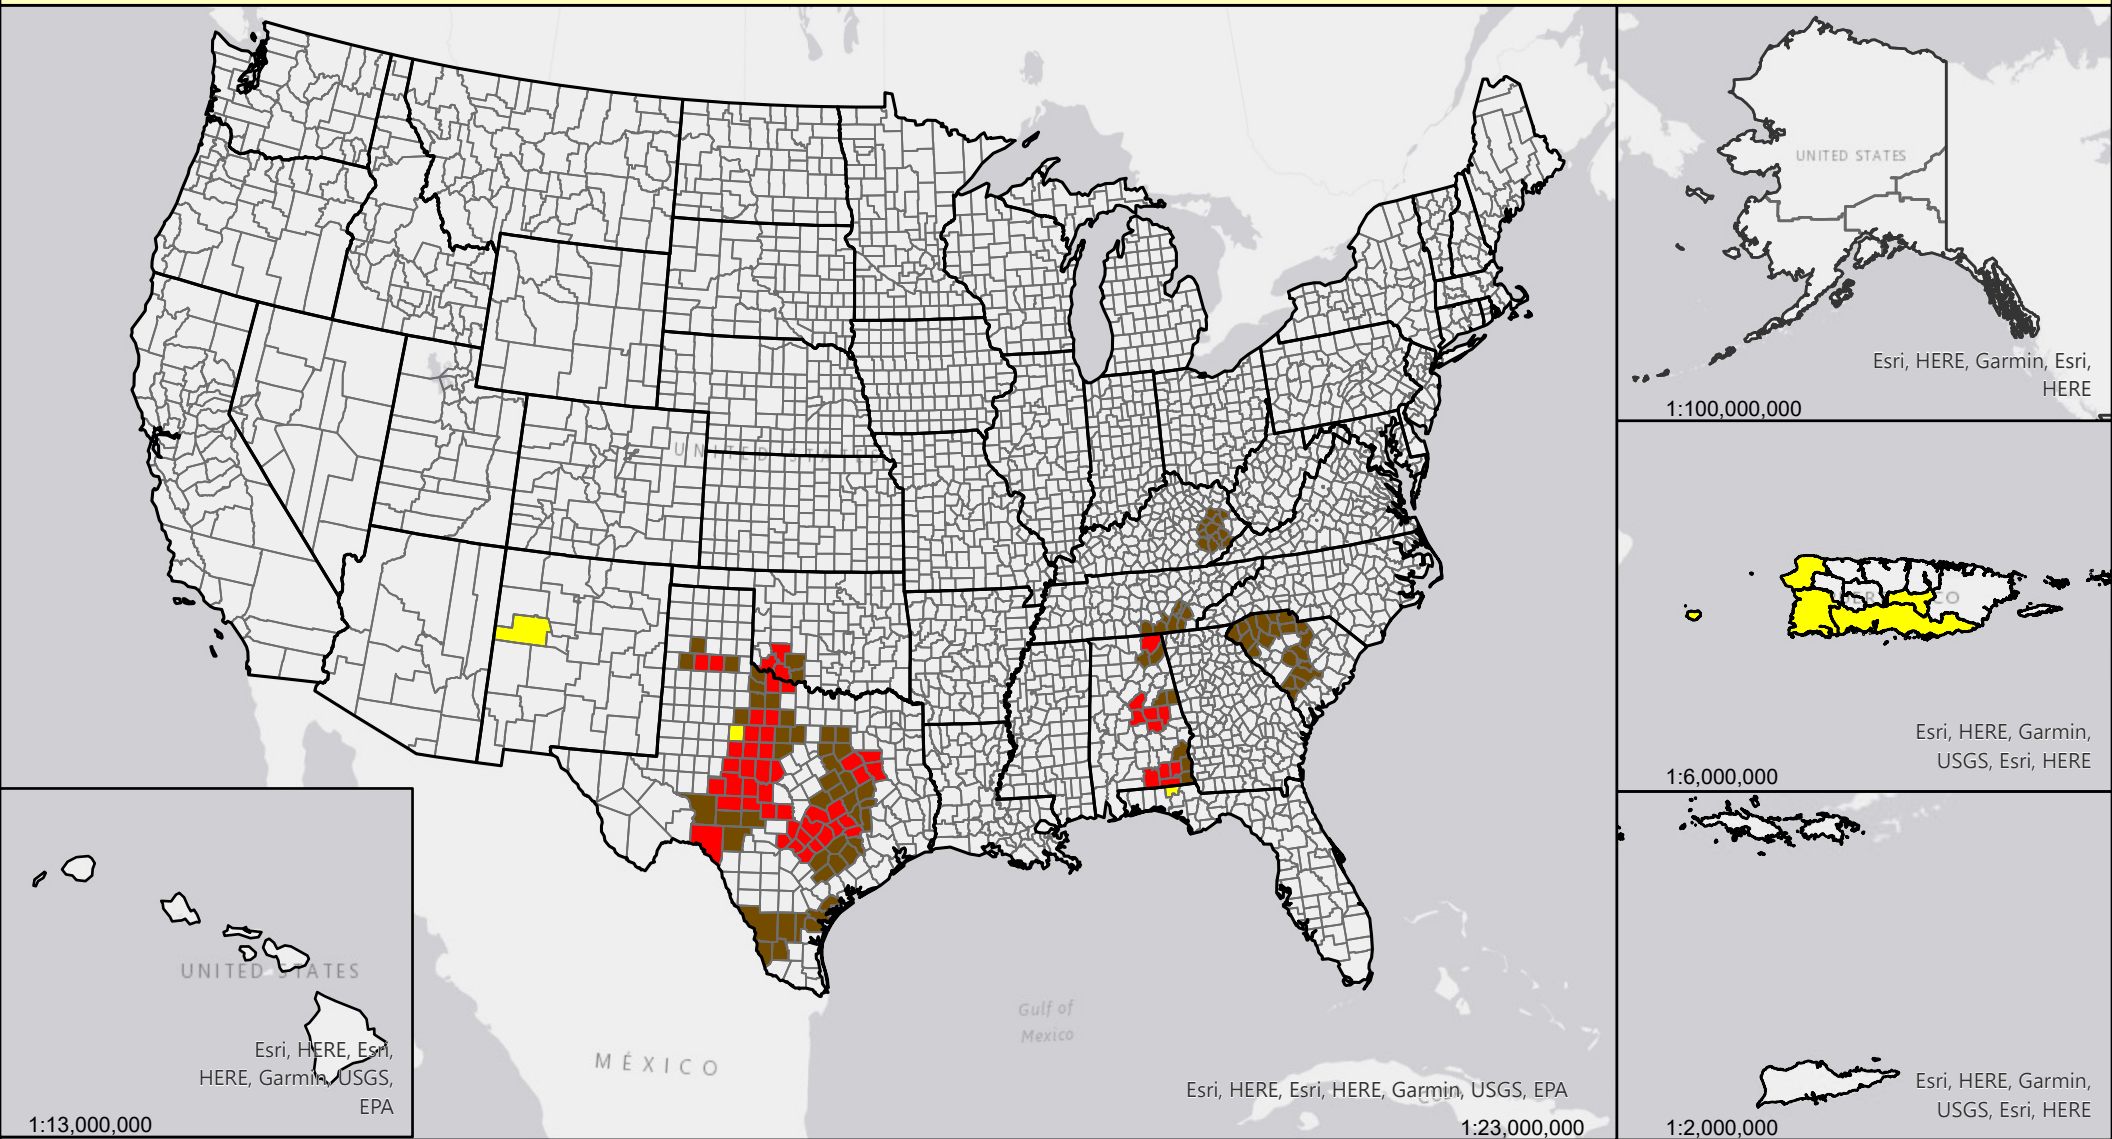

Livestock Forage Program Forage Sorghum - 2019 Program Year

Eligible County Payment Months