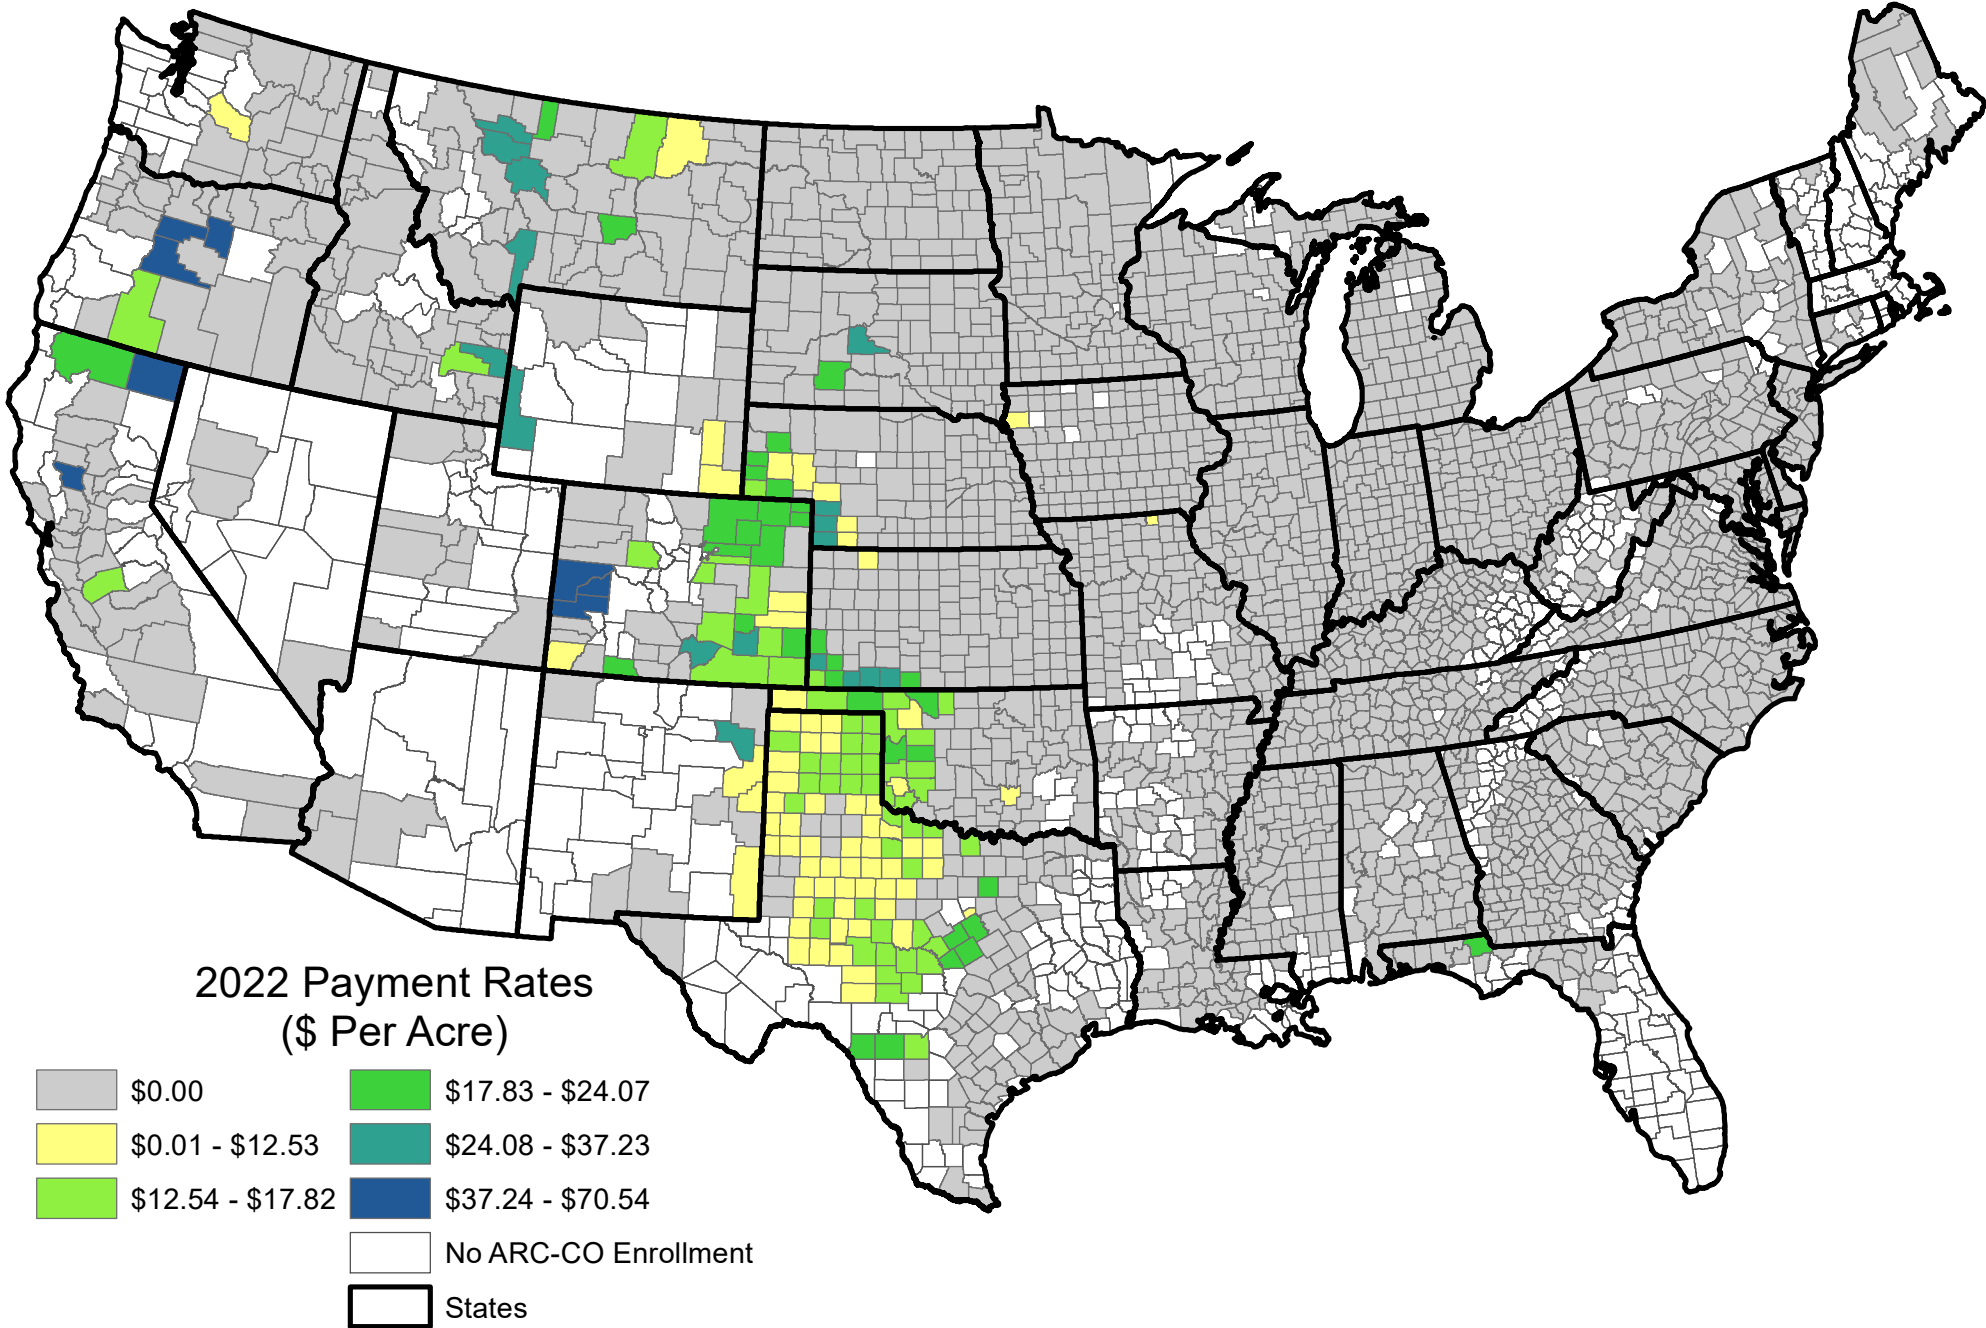

# 2022 ARC-CO Payment Rates for Wheat

Counties with an All or Non-Irrigated Rate Designation

Map is intended for Farm Service Agency (FSA) purposes only. Map depicted only serves as a general reference map.