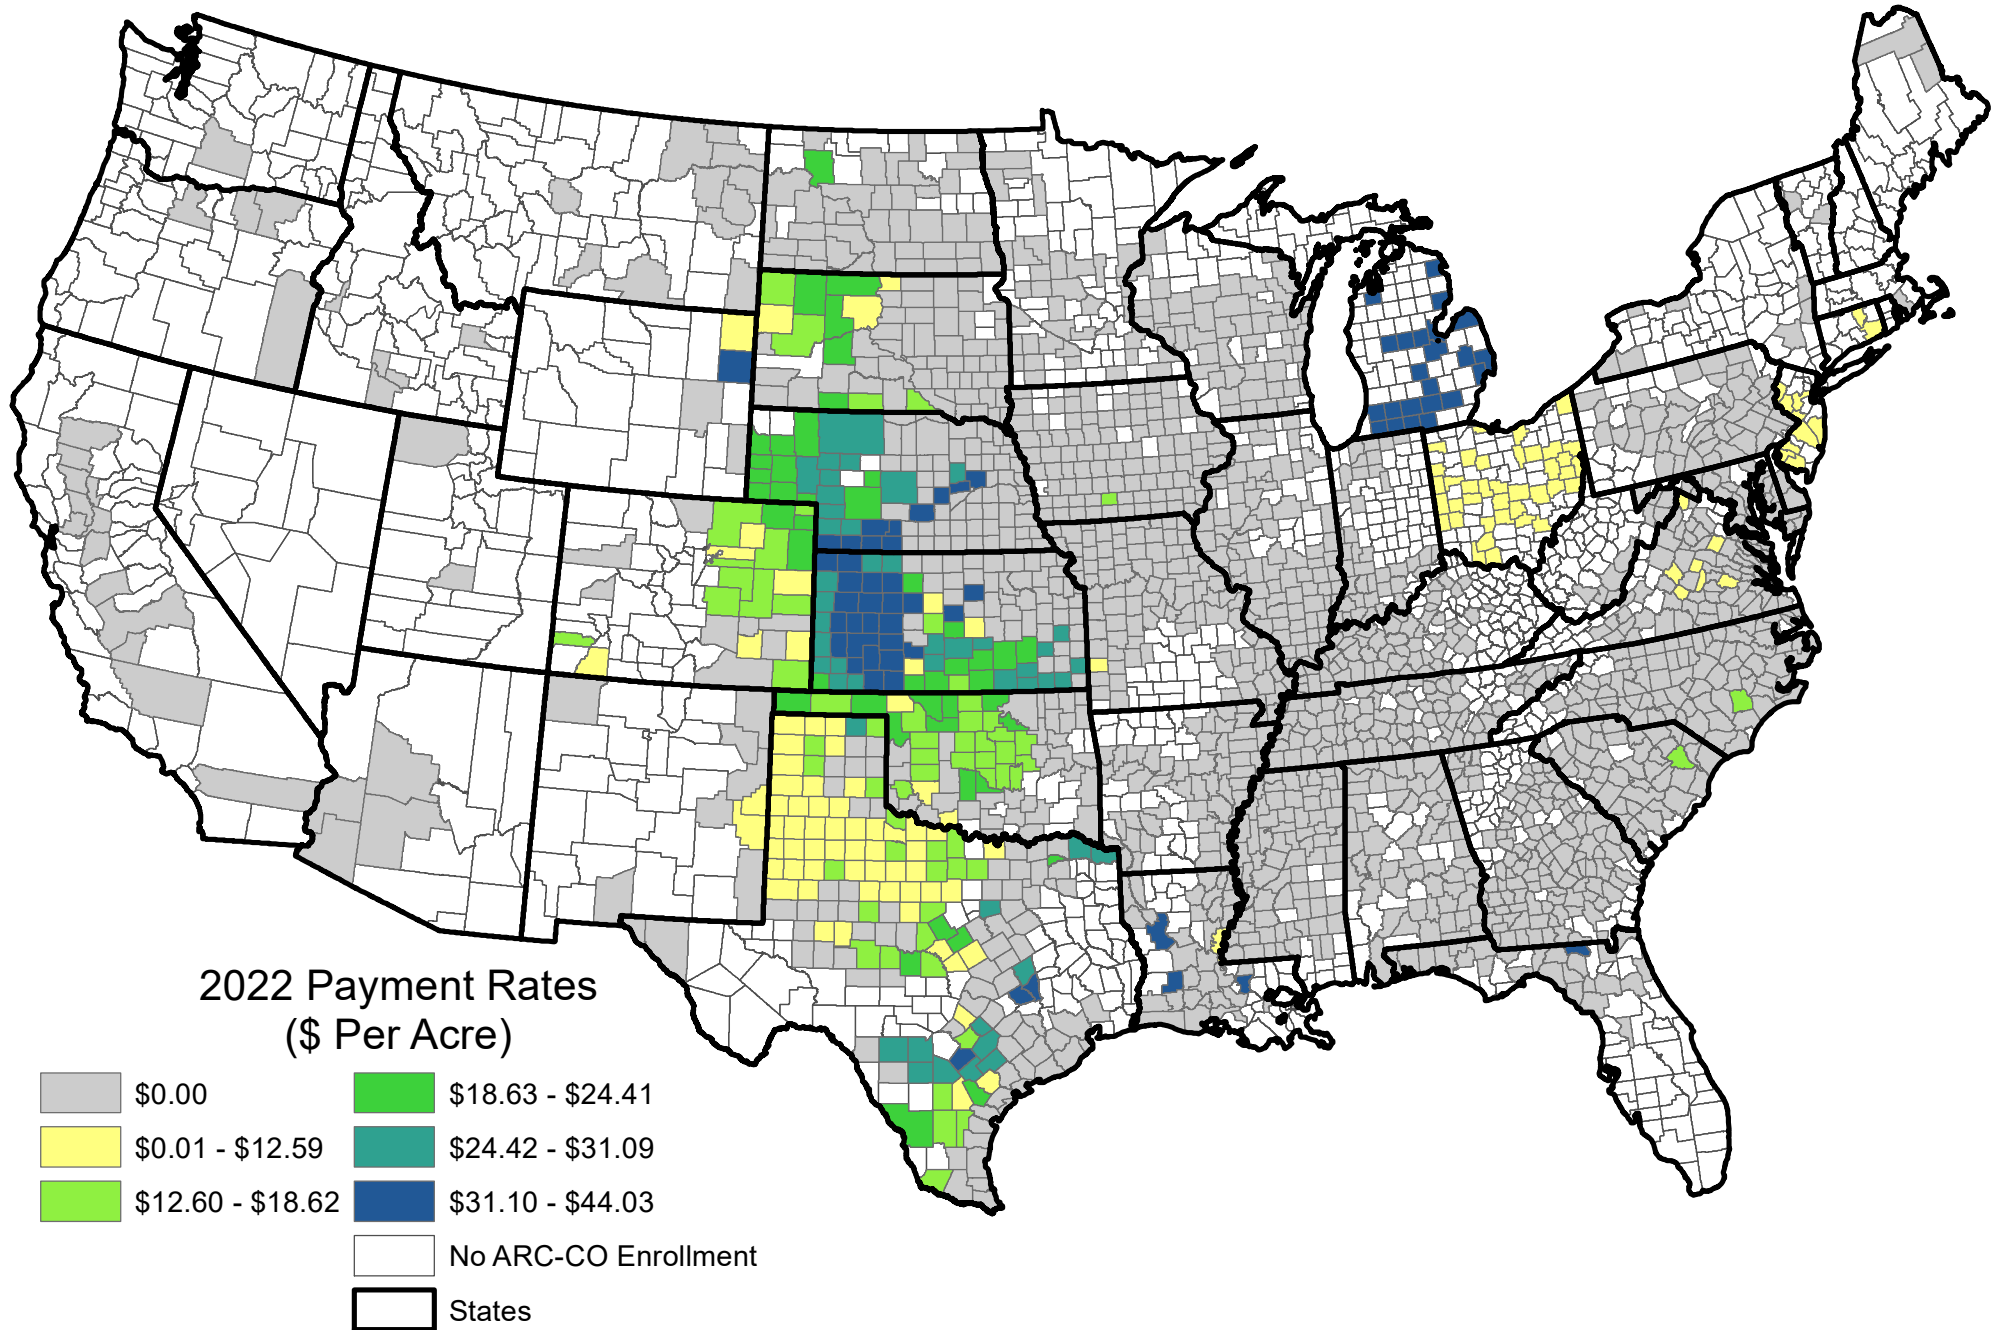

2022 ARC-CO Payment Rates for Grain Sorghum

Counties with an All or Non-Irrigated Rate Designation

Map is intended for Farm Service Agency (FSA) purposes only. Map depicted only serves as a general reference map.

Date: 10/16/2023