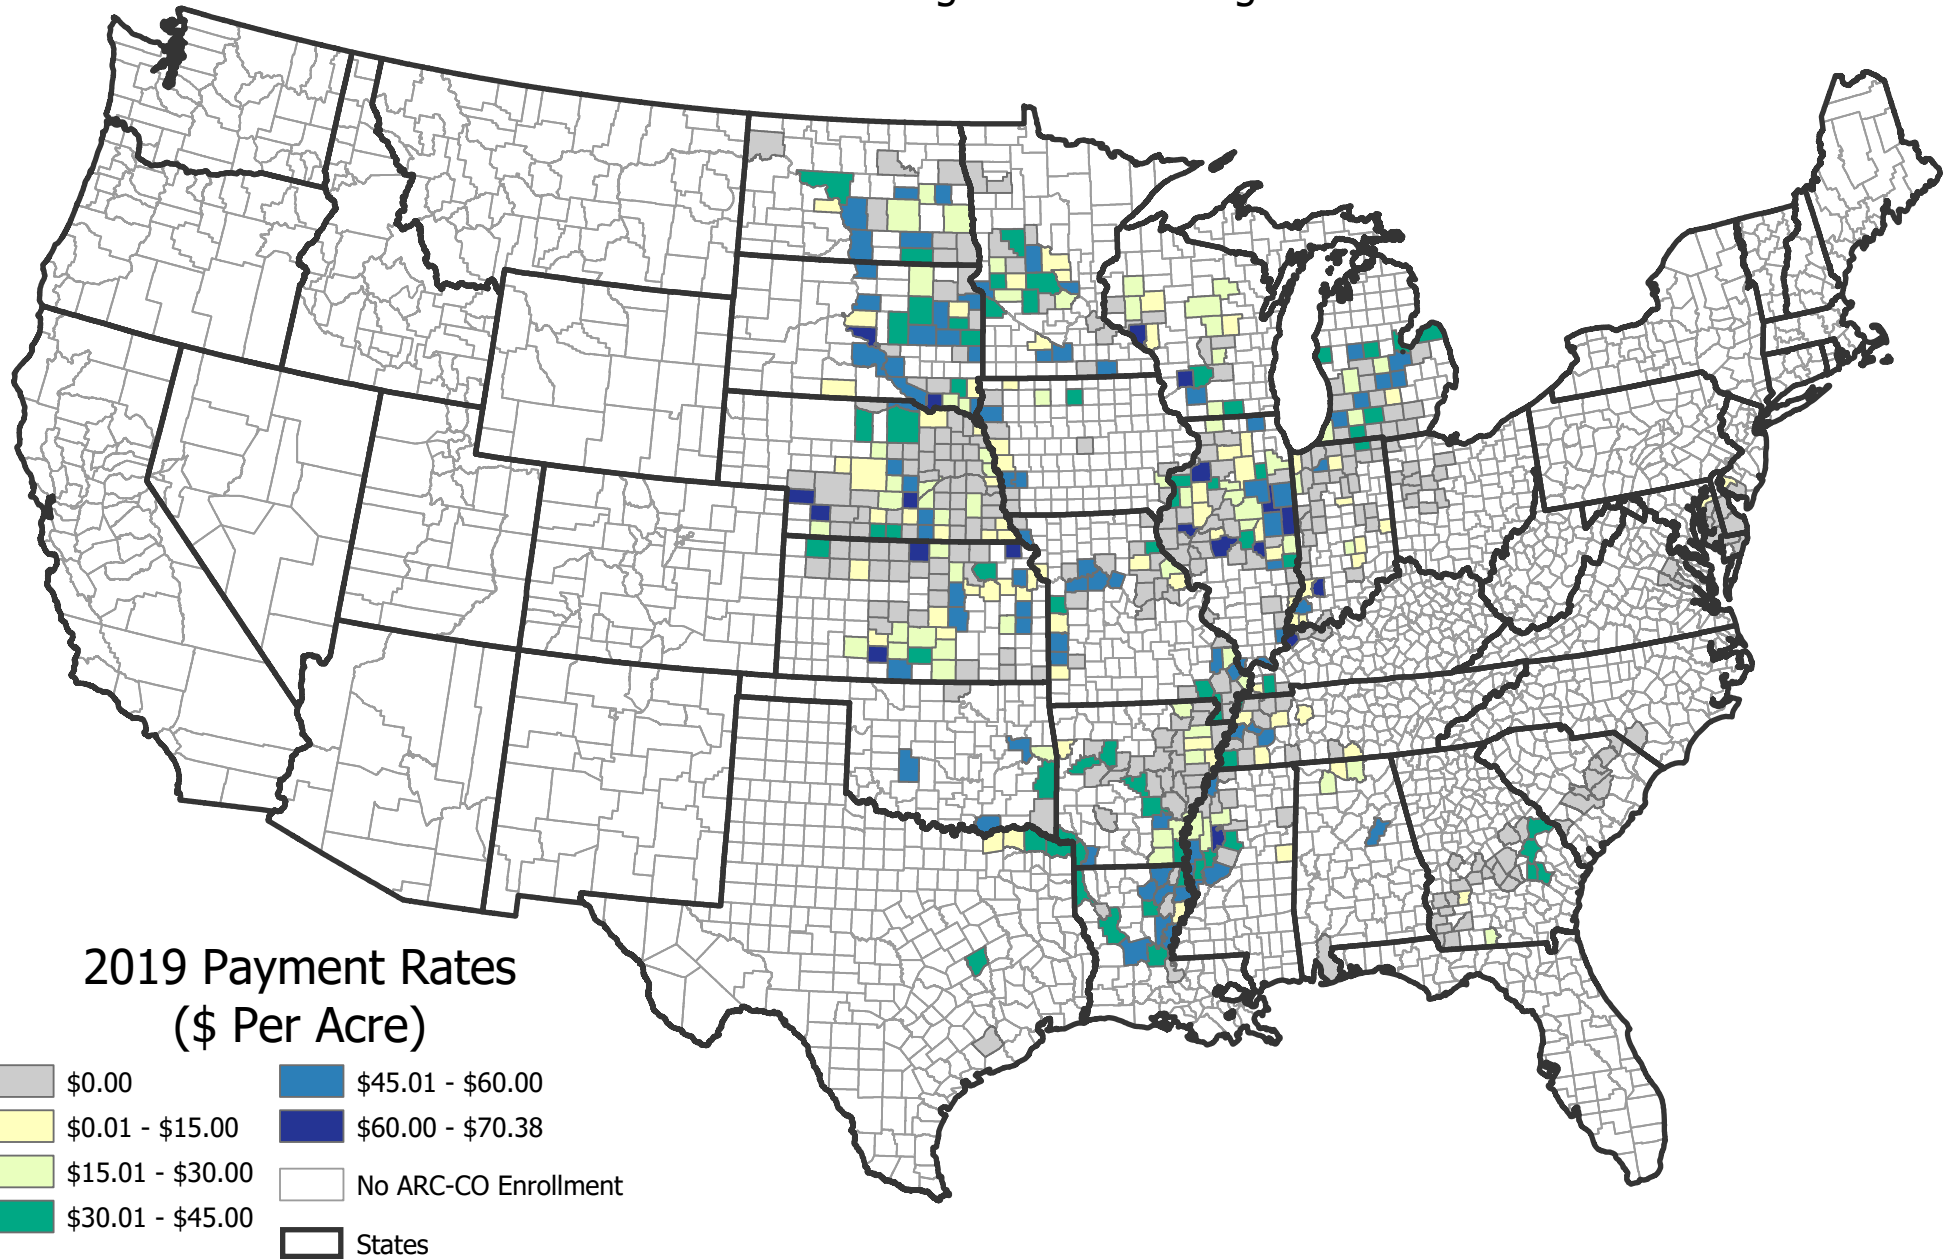

# 2019 ARC-CO Payment Rates for Soybeans

Counties with an Irrigated Rate Designation

Map is intended for Farm Service Agency (FSA) purposes only. Map depicted only serves as a general reference map.

Date: 10/09/2020