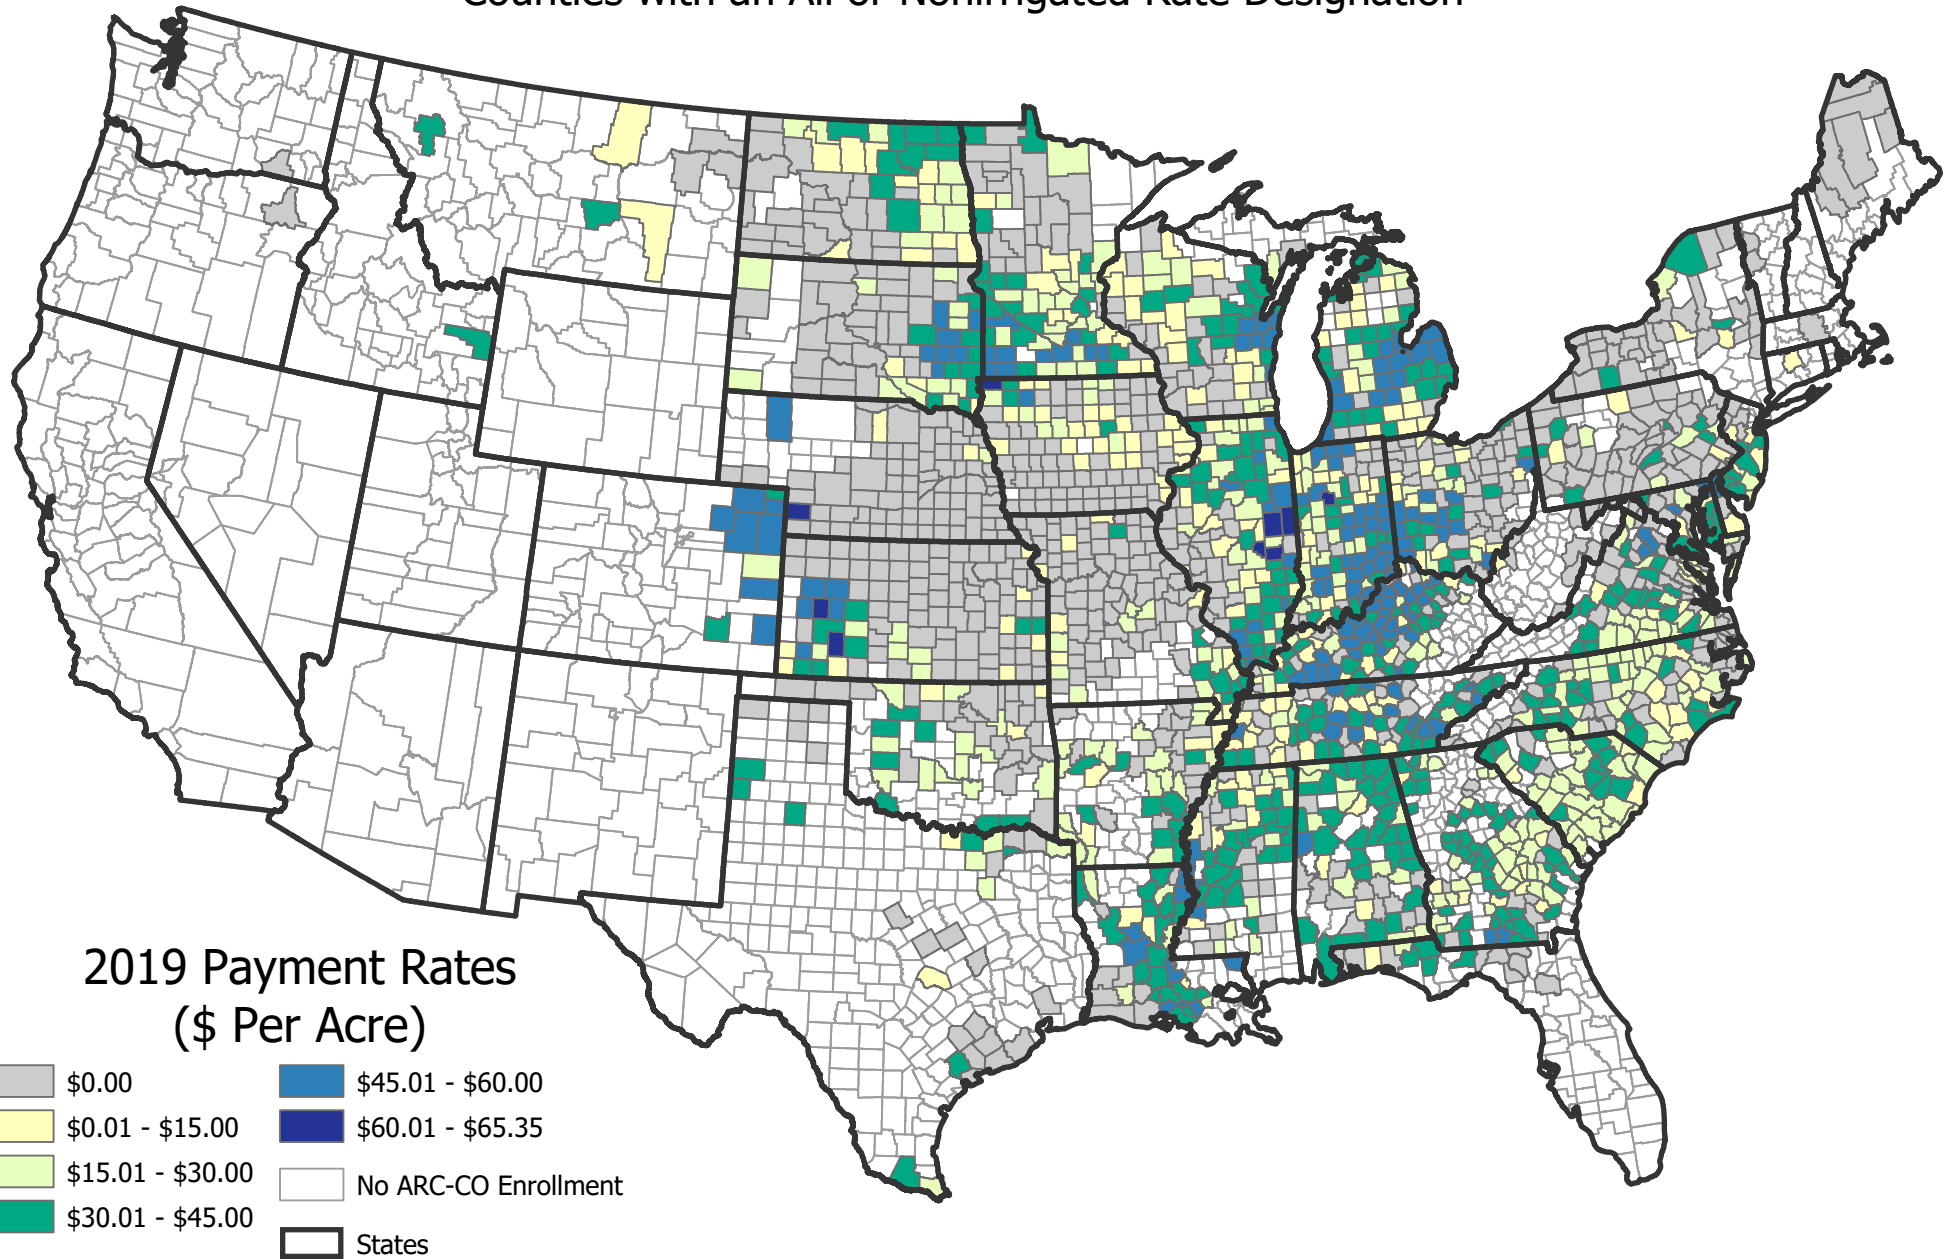

2019 ARC-CO Payment Rates for Soybeans

Counties with an All or Nonirrigated Rate Designation

Map is intended for Farm Service Agency (FSA) purposes only. Map depicted only serves as a general reference map.