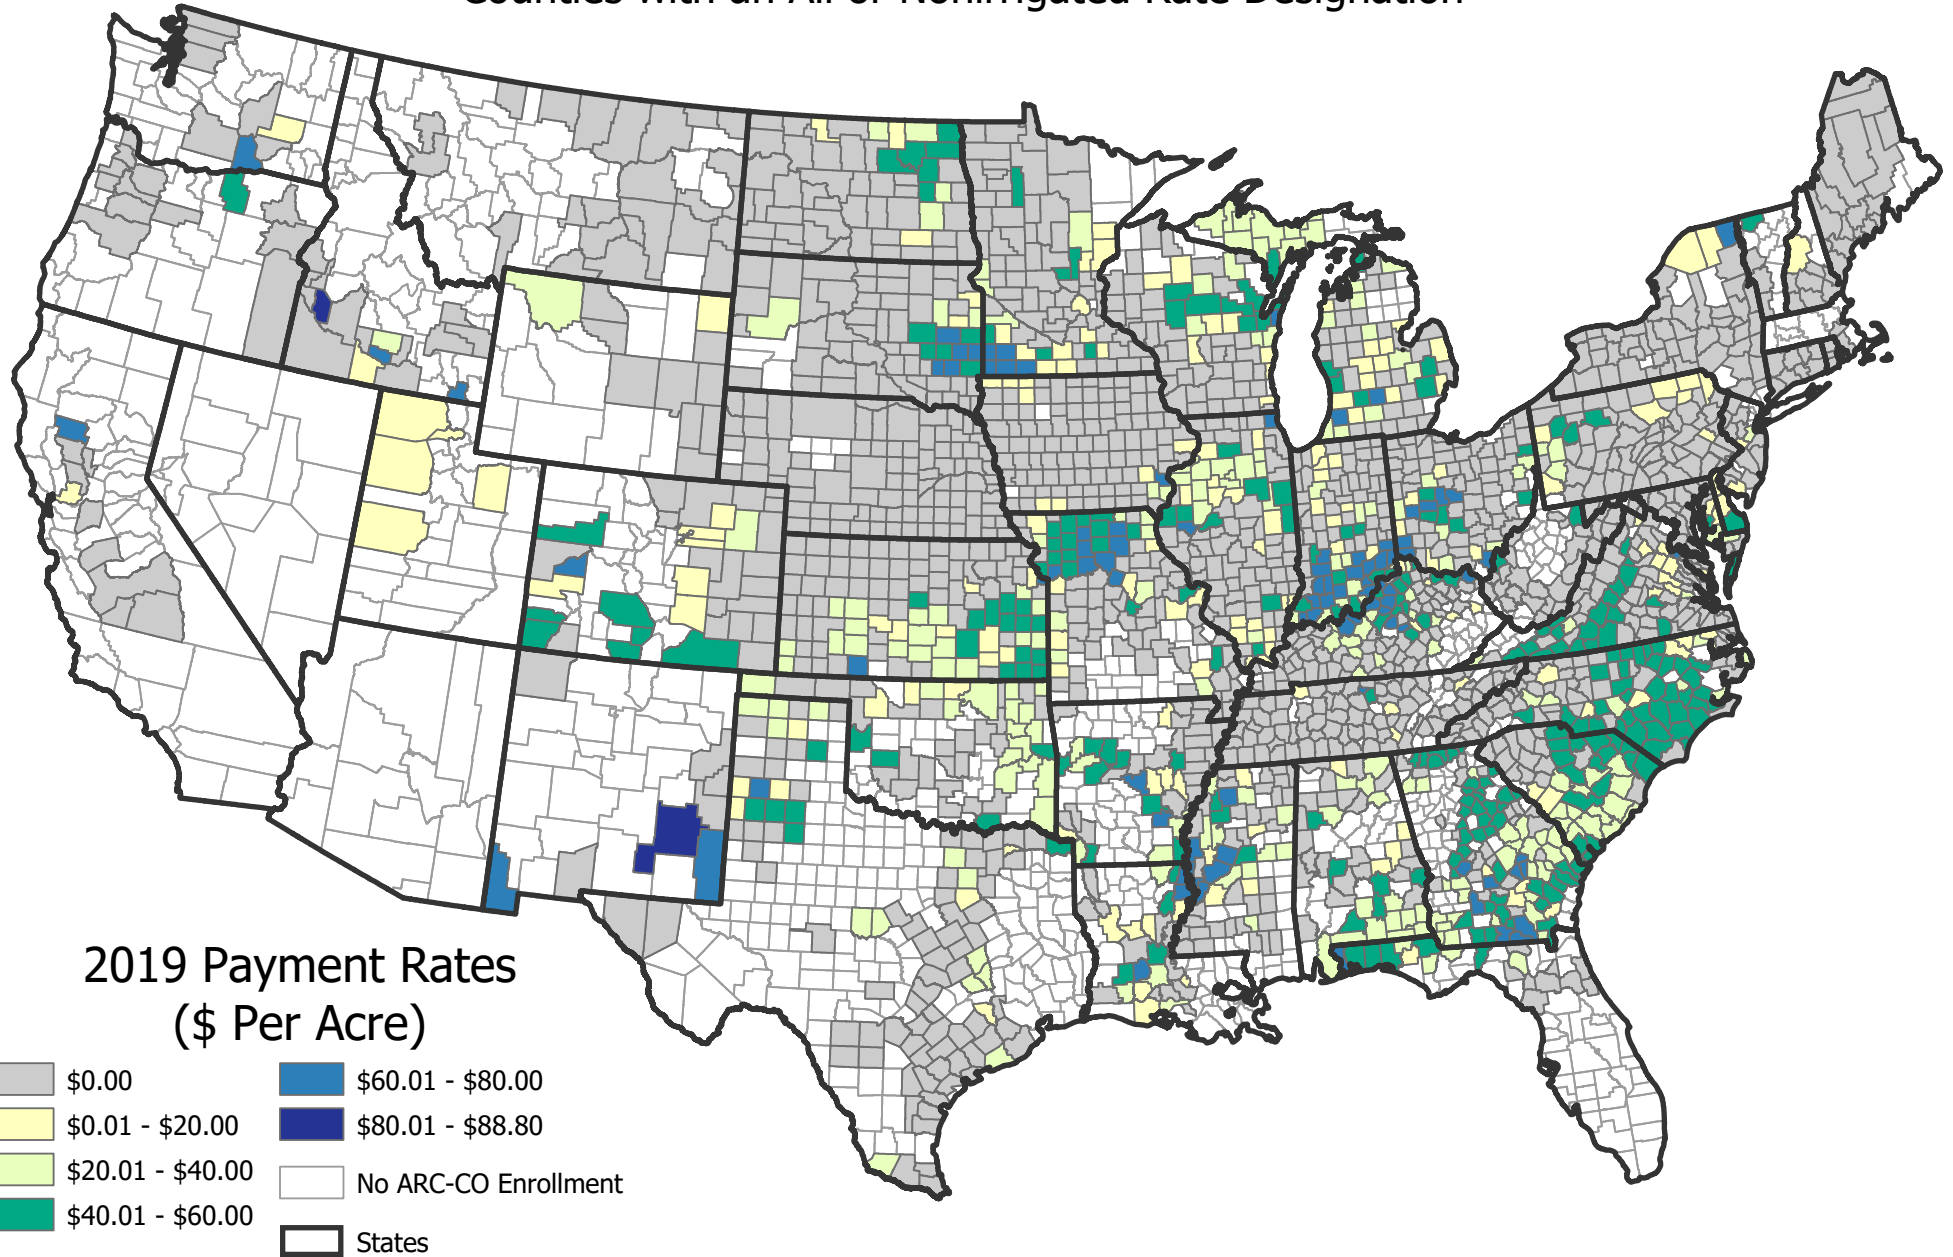

2019 ARC-CO Payment Rates for Corn

Counties with an All or Nonirrigated Rate Designation

Map is intended for Farm Service Agency (FSA) purposes only. Map depicted only serves as a general reference map.