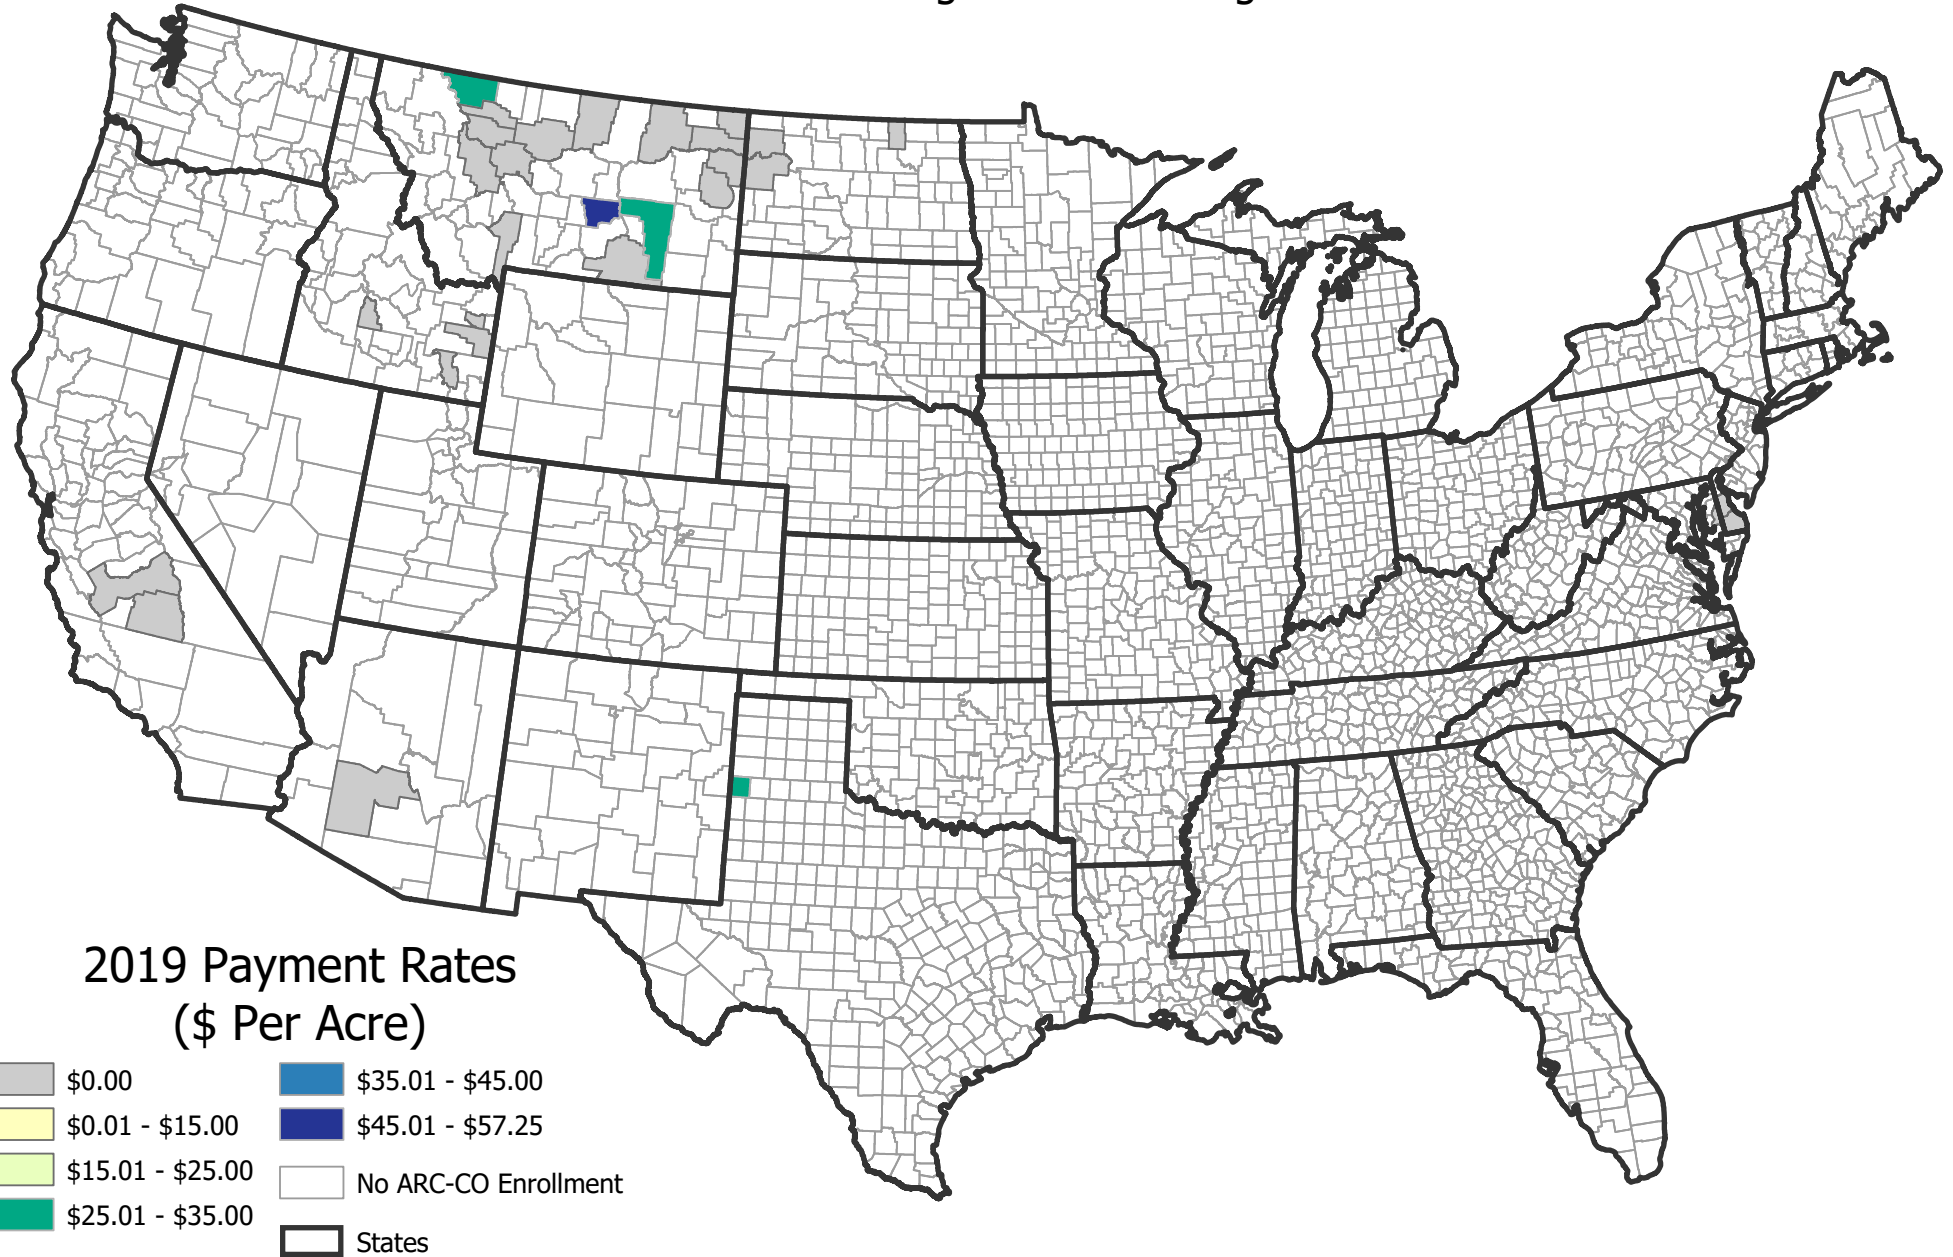

# 2019 ARC-CO Payment Rates for Barley

Counties with an Irrigated Rate Designation

Map is intended for Farm Service Agency (FSA) purposes only. Map depicted only serves as a general reference map.

Date: 10/09/2020