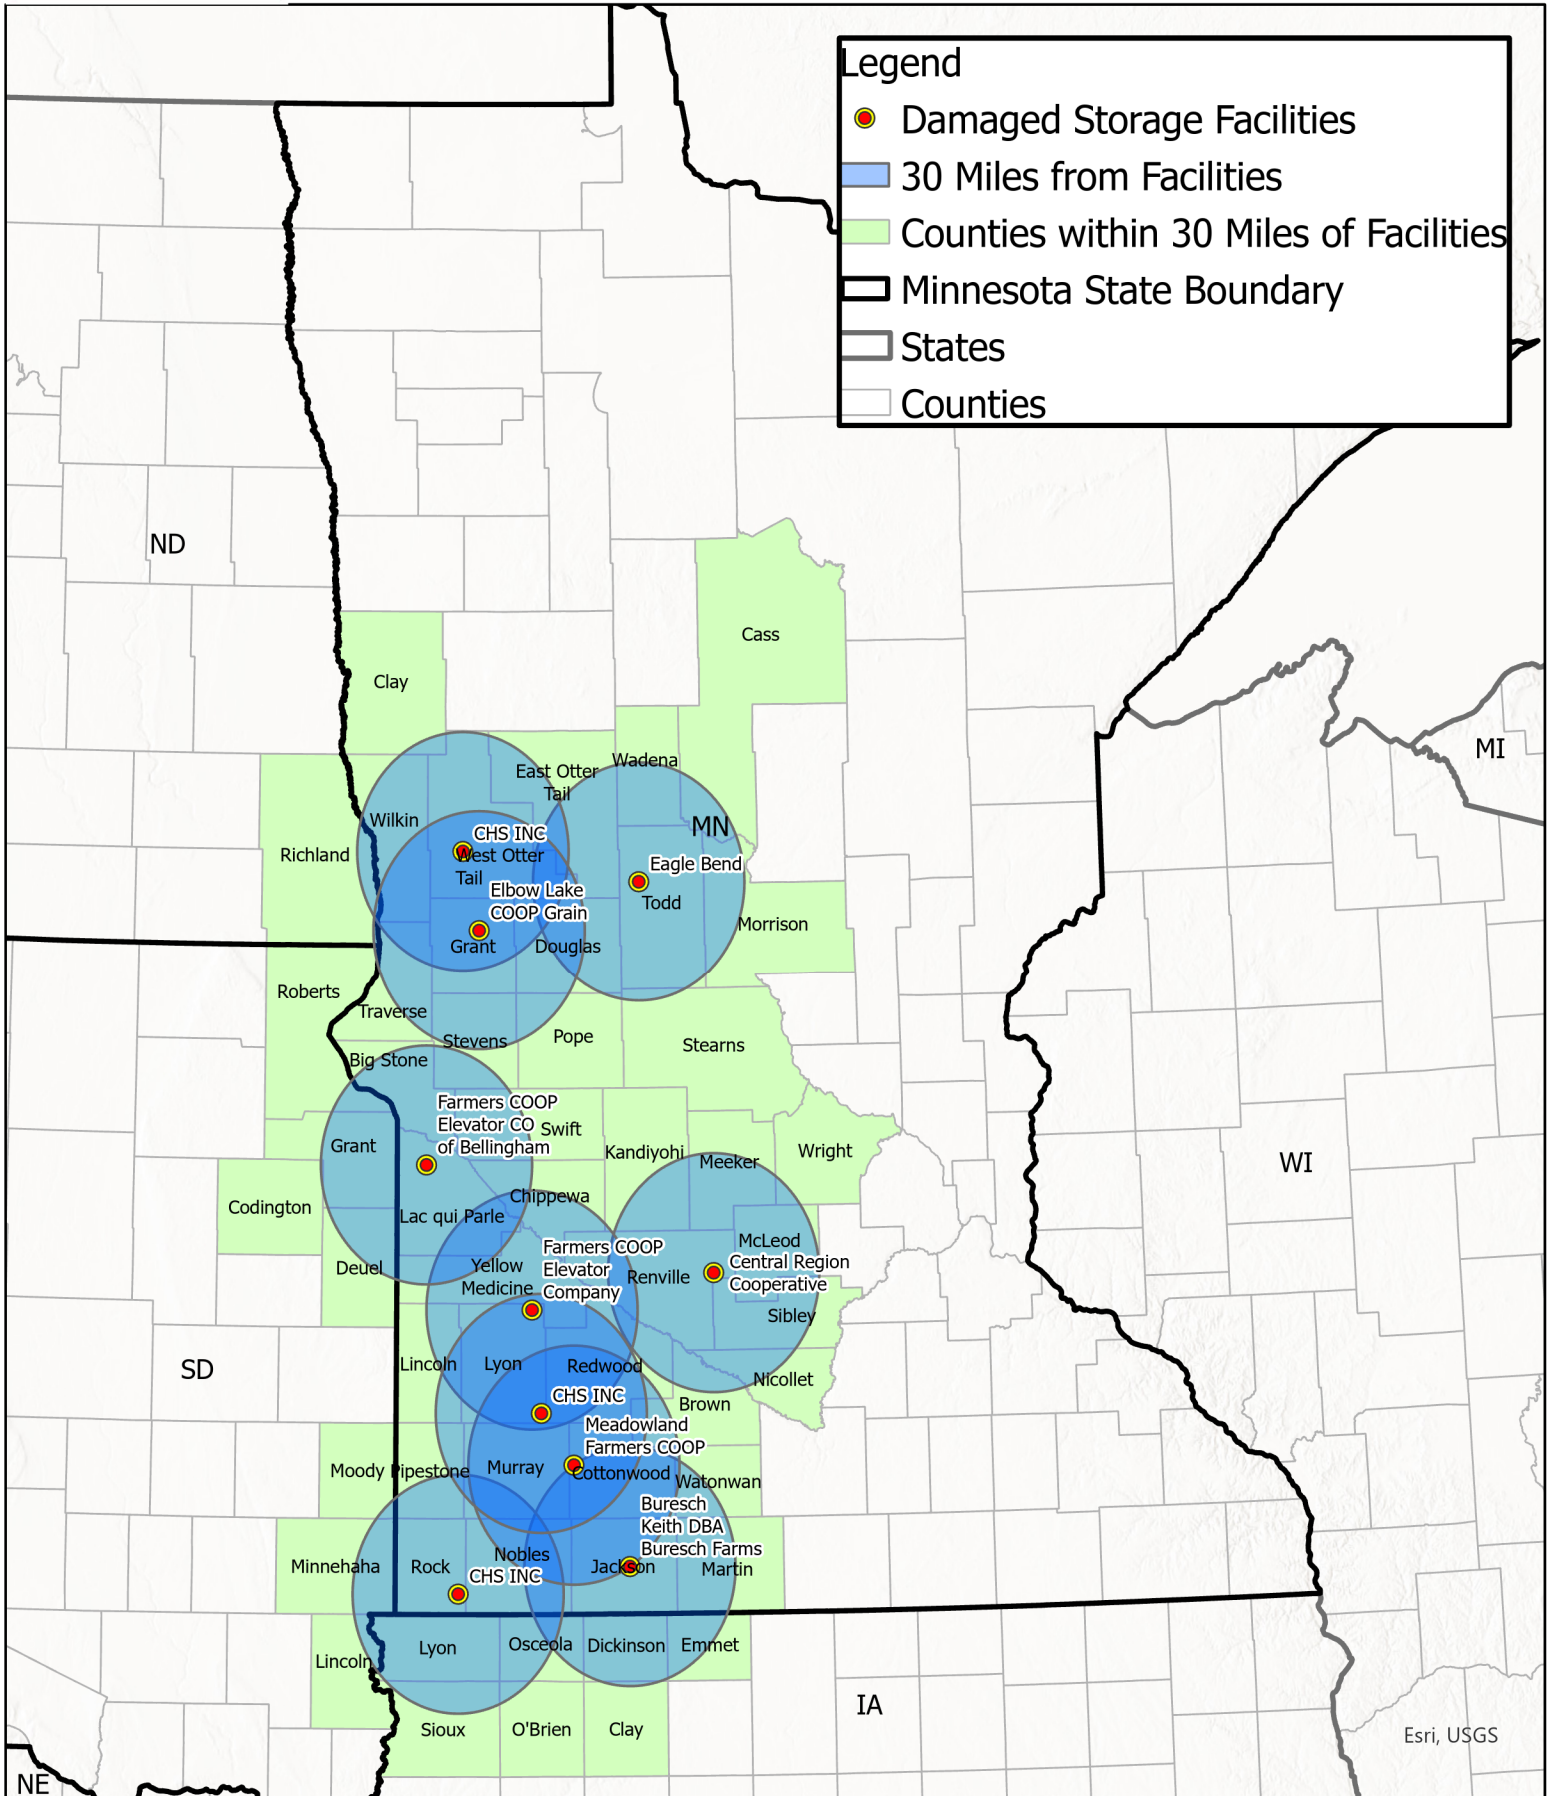

Kentucky Grain Storage Facilities Impacted by Recent Natural Disasters

Assistance Available Through USDA's Farm Service Agency

Legend

- Damaged Facilities
- Counties within 30 Miles of Facilities
- 30 Miles from Mayfield Grain Facility
- ▬ Kentucky State Boundary
- ▬ States
- ▬ Counties

Minnesota Grain Storage Facilities Impacted by Recent Natural Disasters

Assistance Available Through USDA's Farm Service Agency

South Dakota Grain Storage Facilities Impacted by Recent Natural Disasters