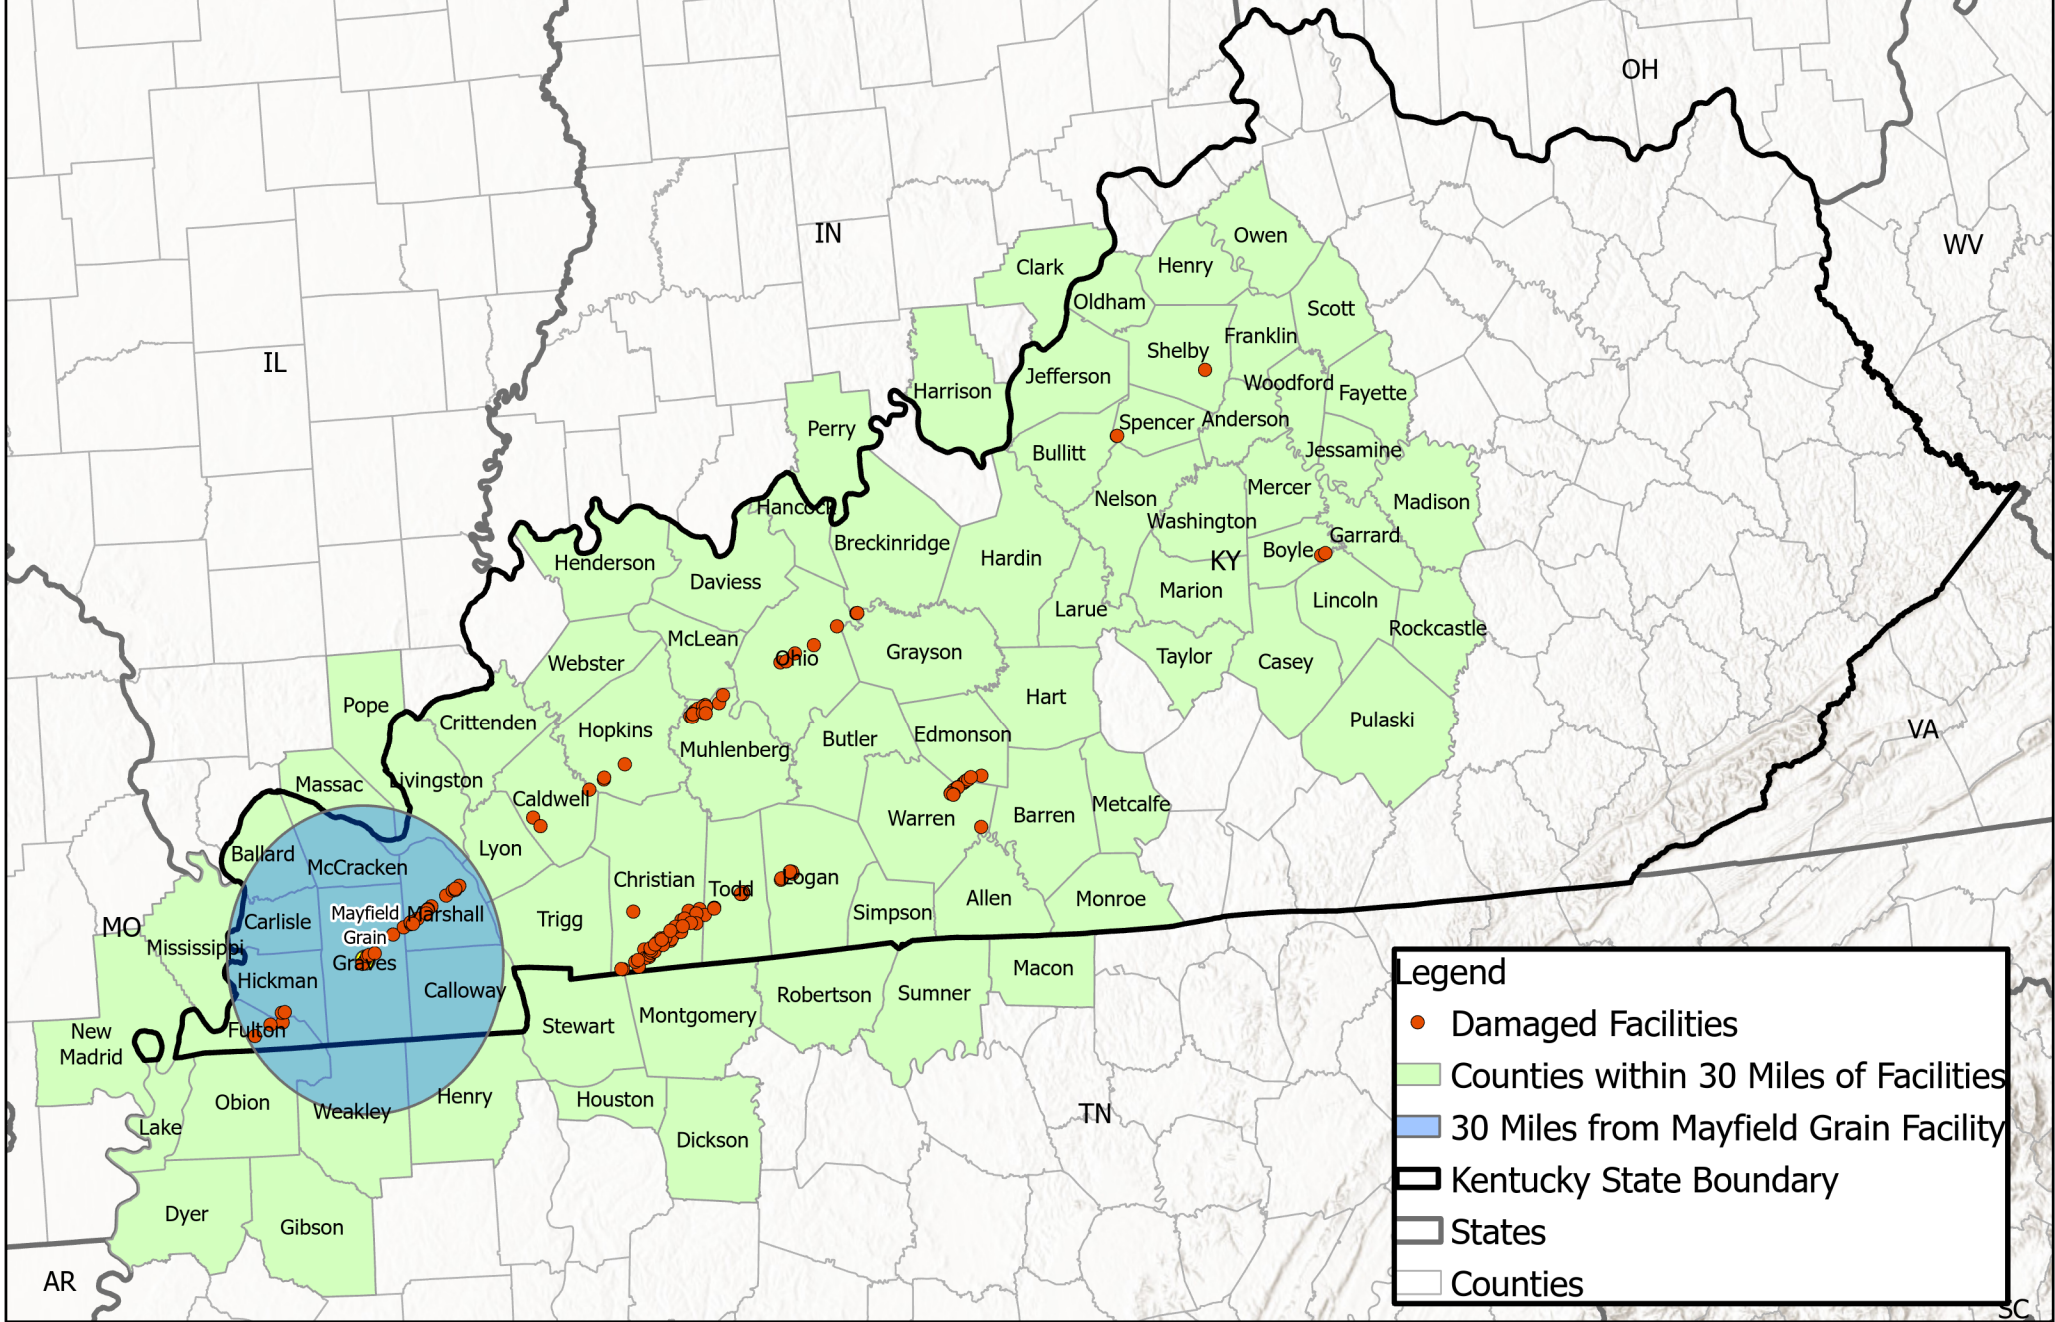

Kentucky Grain Storage Facilities Impacted by Recent Natural Disasters

Assistance Available Through USDA's Farm Service Agency

Legend

- Damaged Facilities
- Counties within 30 Miles of Facilities
- 30 Miles from Mayfield Grain Facility
- ▬ Kentucky State Boundary
- ▬ States
- ▬ Counties

Minnesota Grain Storage Facilities Impacted by Recent Natural Disasters

Assistance Available Through USDA's Farm Service Agency

South Dakota Grain Storage Facilities Impacted by Recent Natural Disasters

Assistance Available Through USDA's Farm Service Agency

Esri, CGIAR, USGS