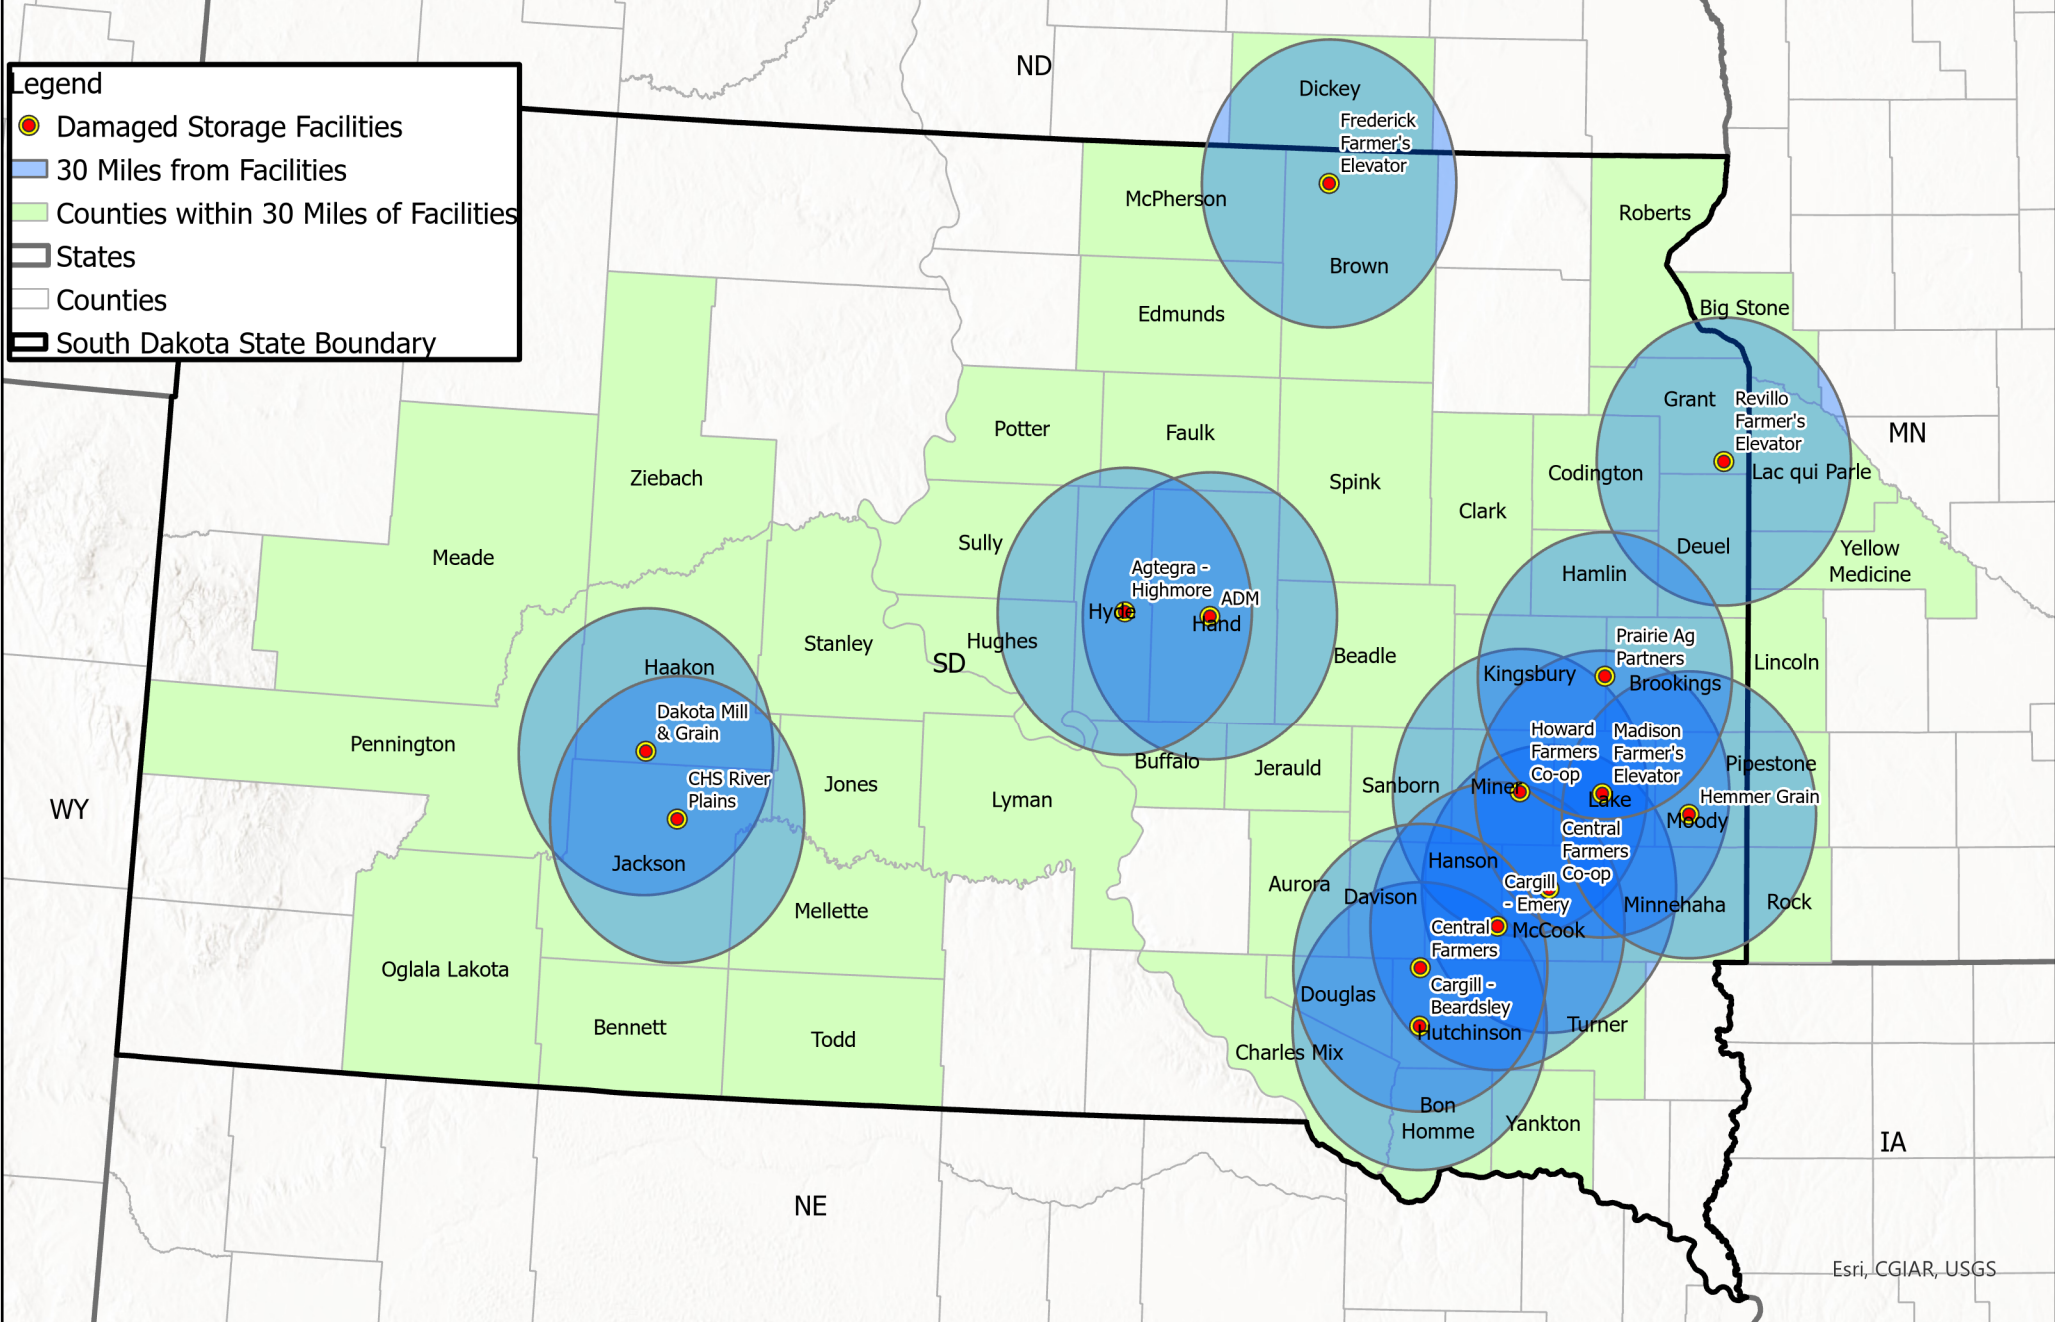

South Dakota Grain Storage Facilities Impacted by Recent Natural Disasters

Assistance Available Through USDA's Farm Service Agency

Esri, CGIAR, USGS