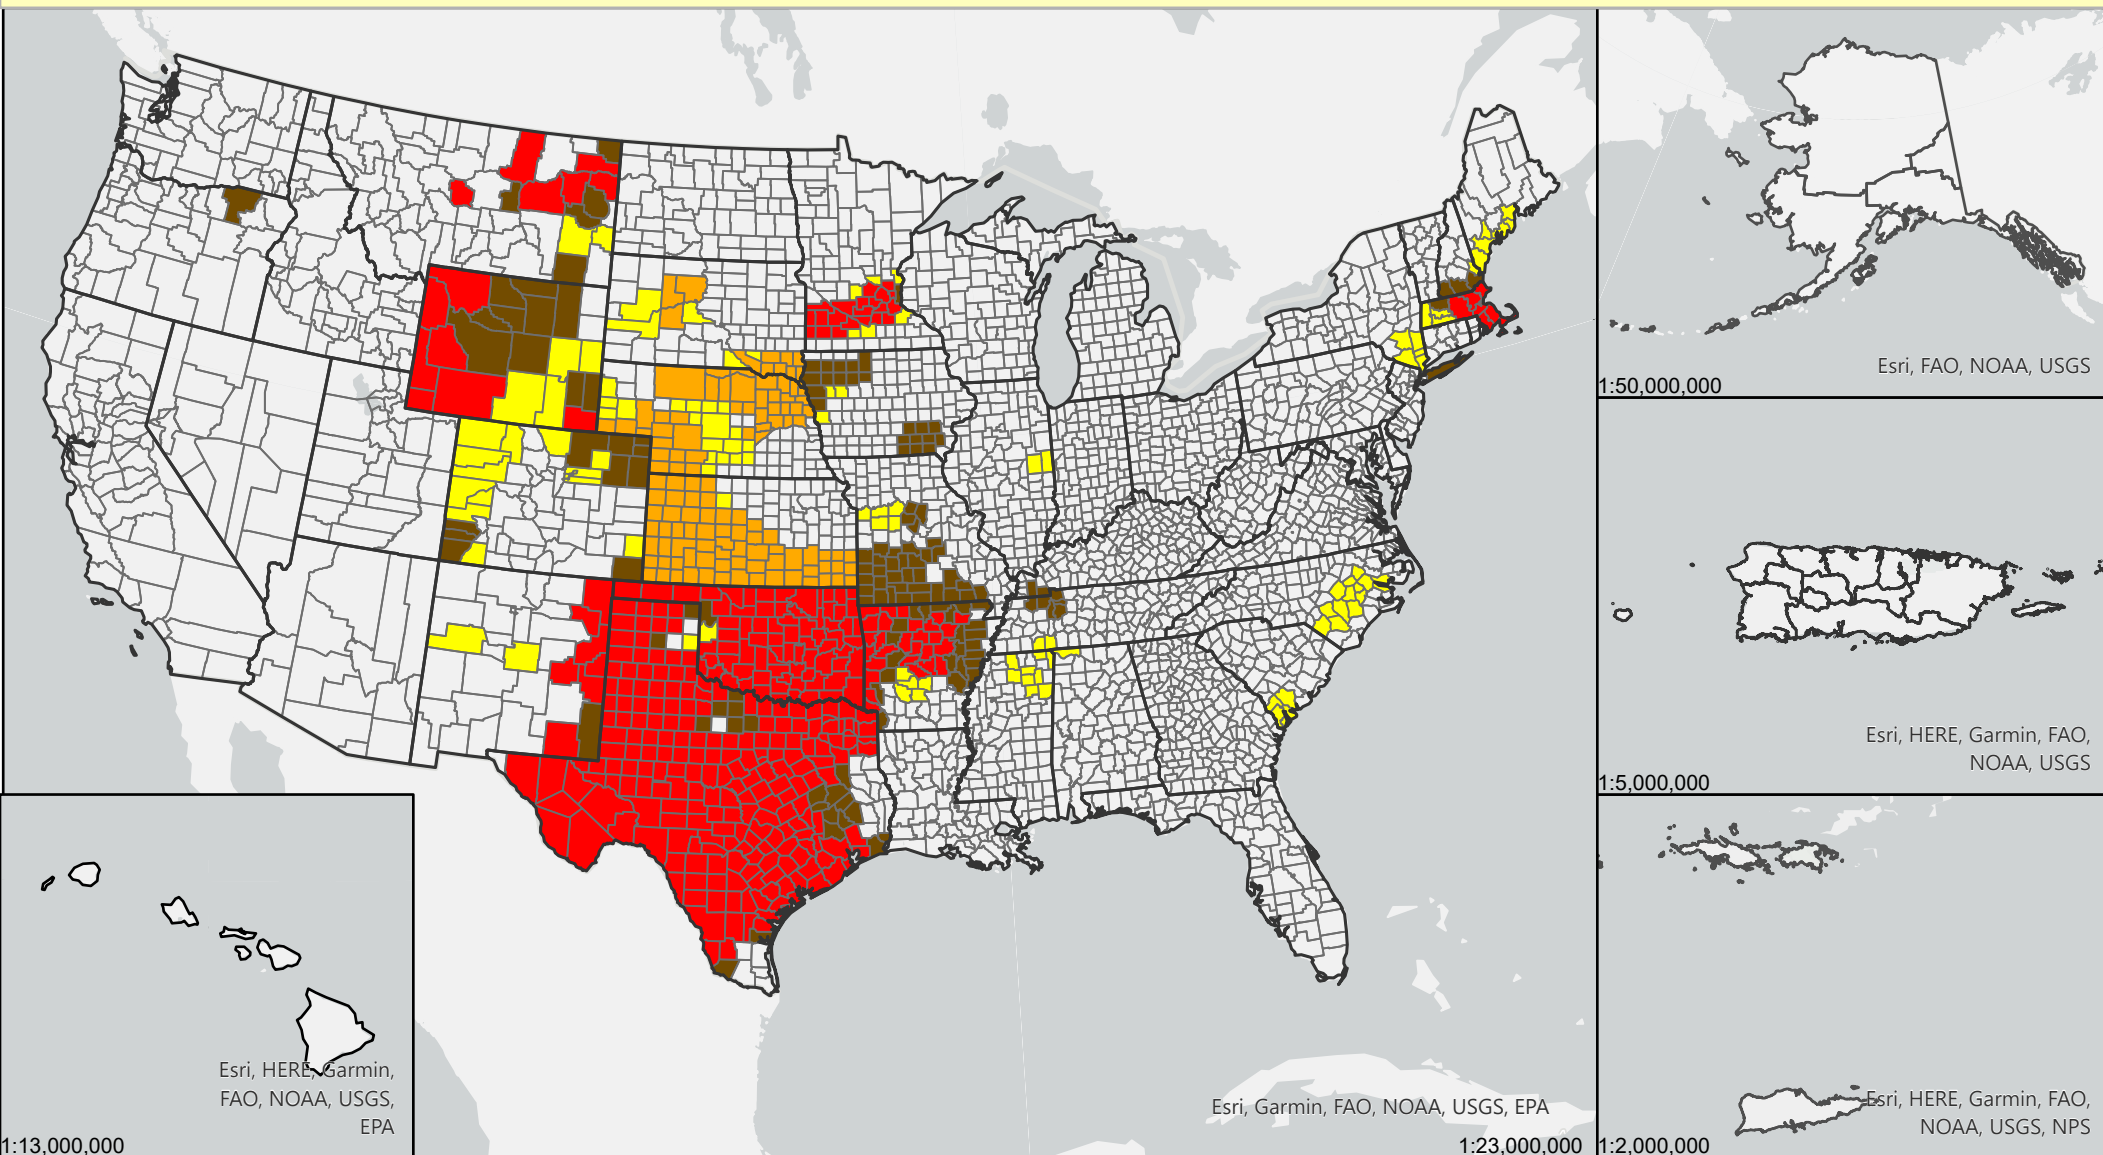

Livestock Forage Program Forage Sorghum - 2022 Program Year

Eligible County Payment Months

- 1
- 2
- 3
- 4
- 5
- No Data