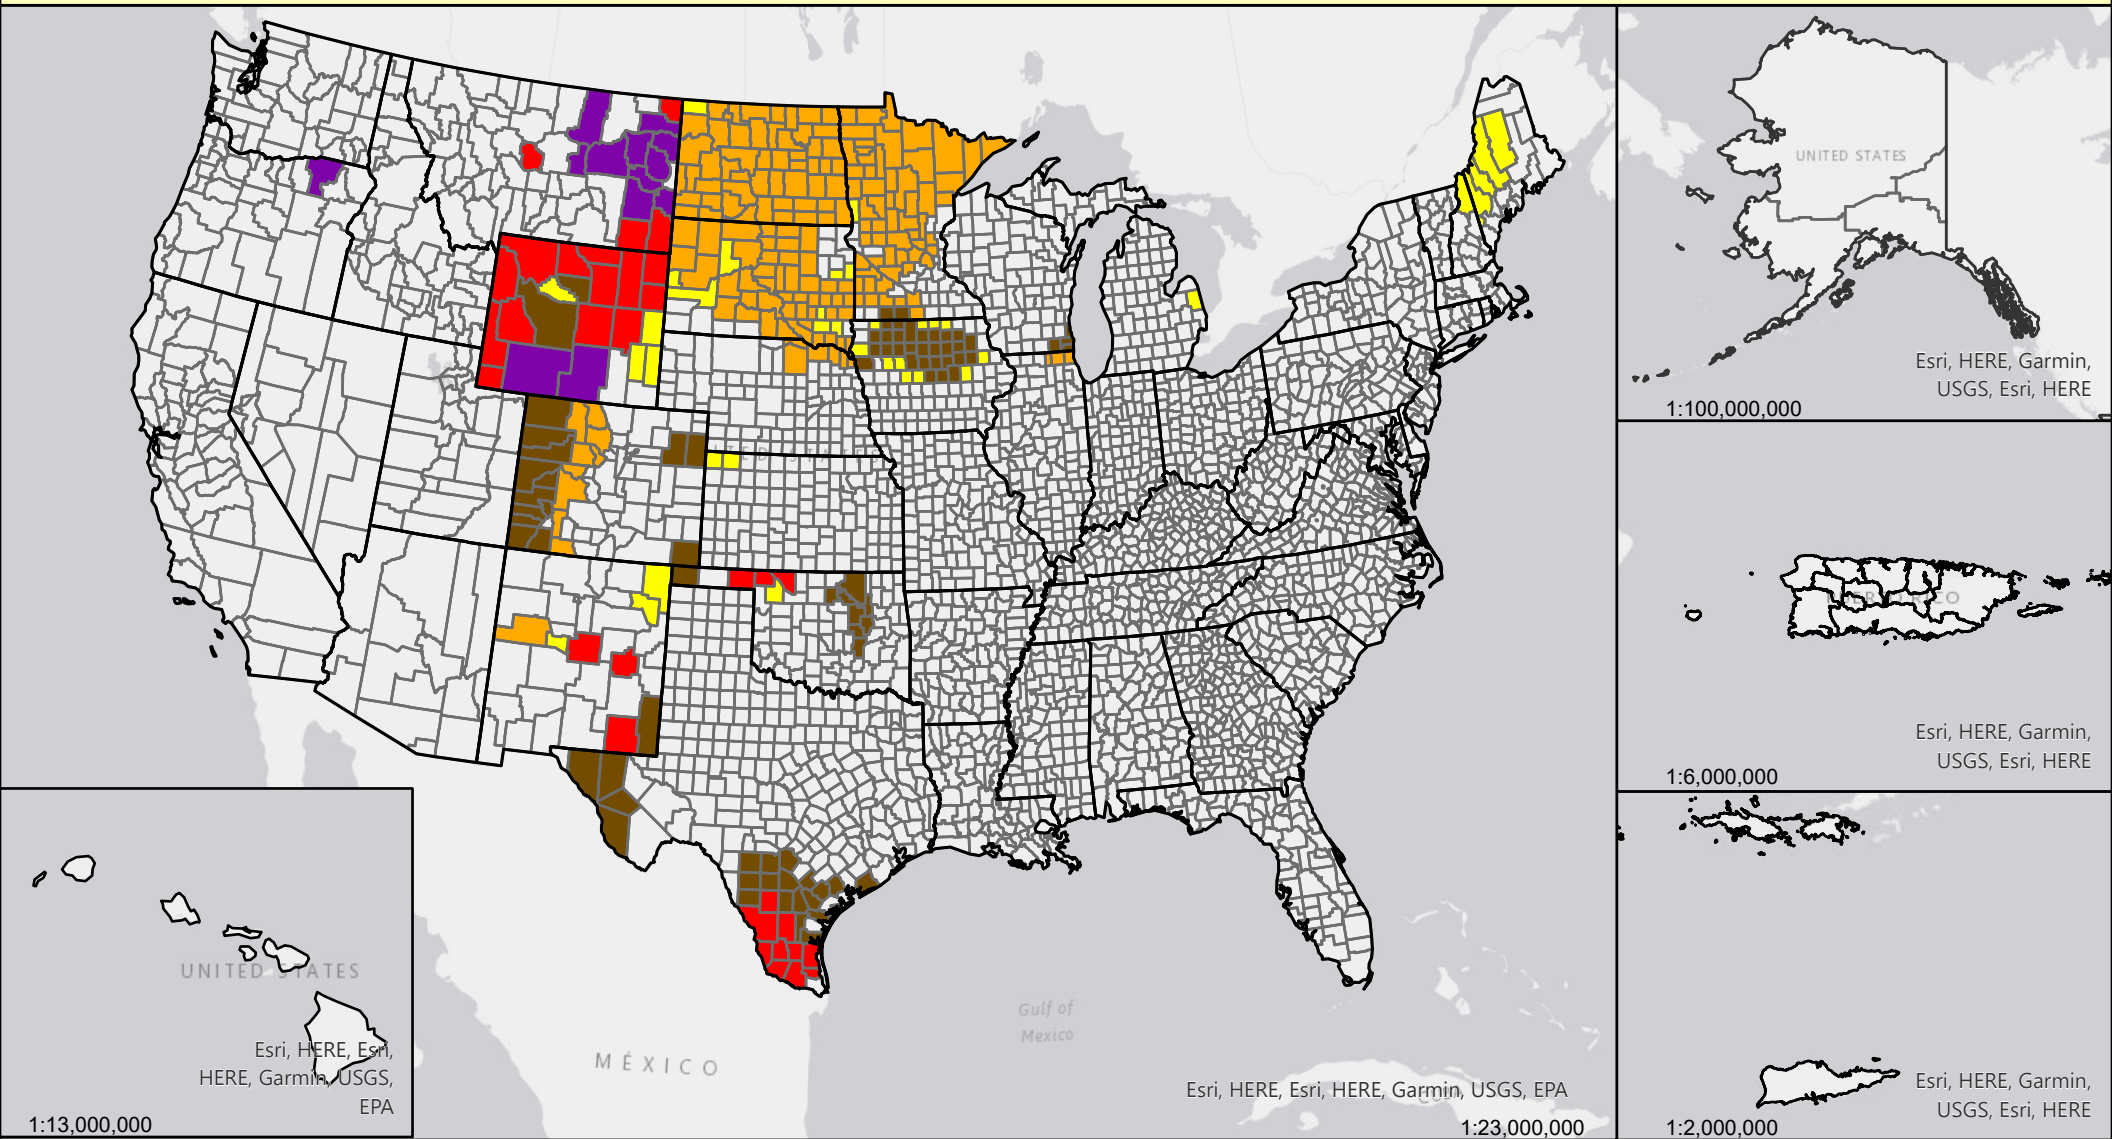

Livestock Forage Program Forage Sorghum - 2021 Program Year

Eligible County Payment Months

- 1
- 2
- 3
- 4
- 5
- No Data

Map Scales Vary
Data Update - 04-07-22