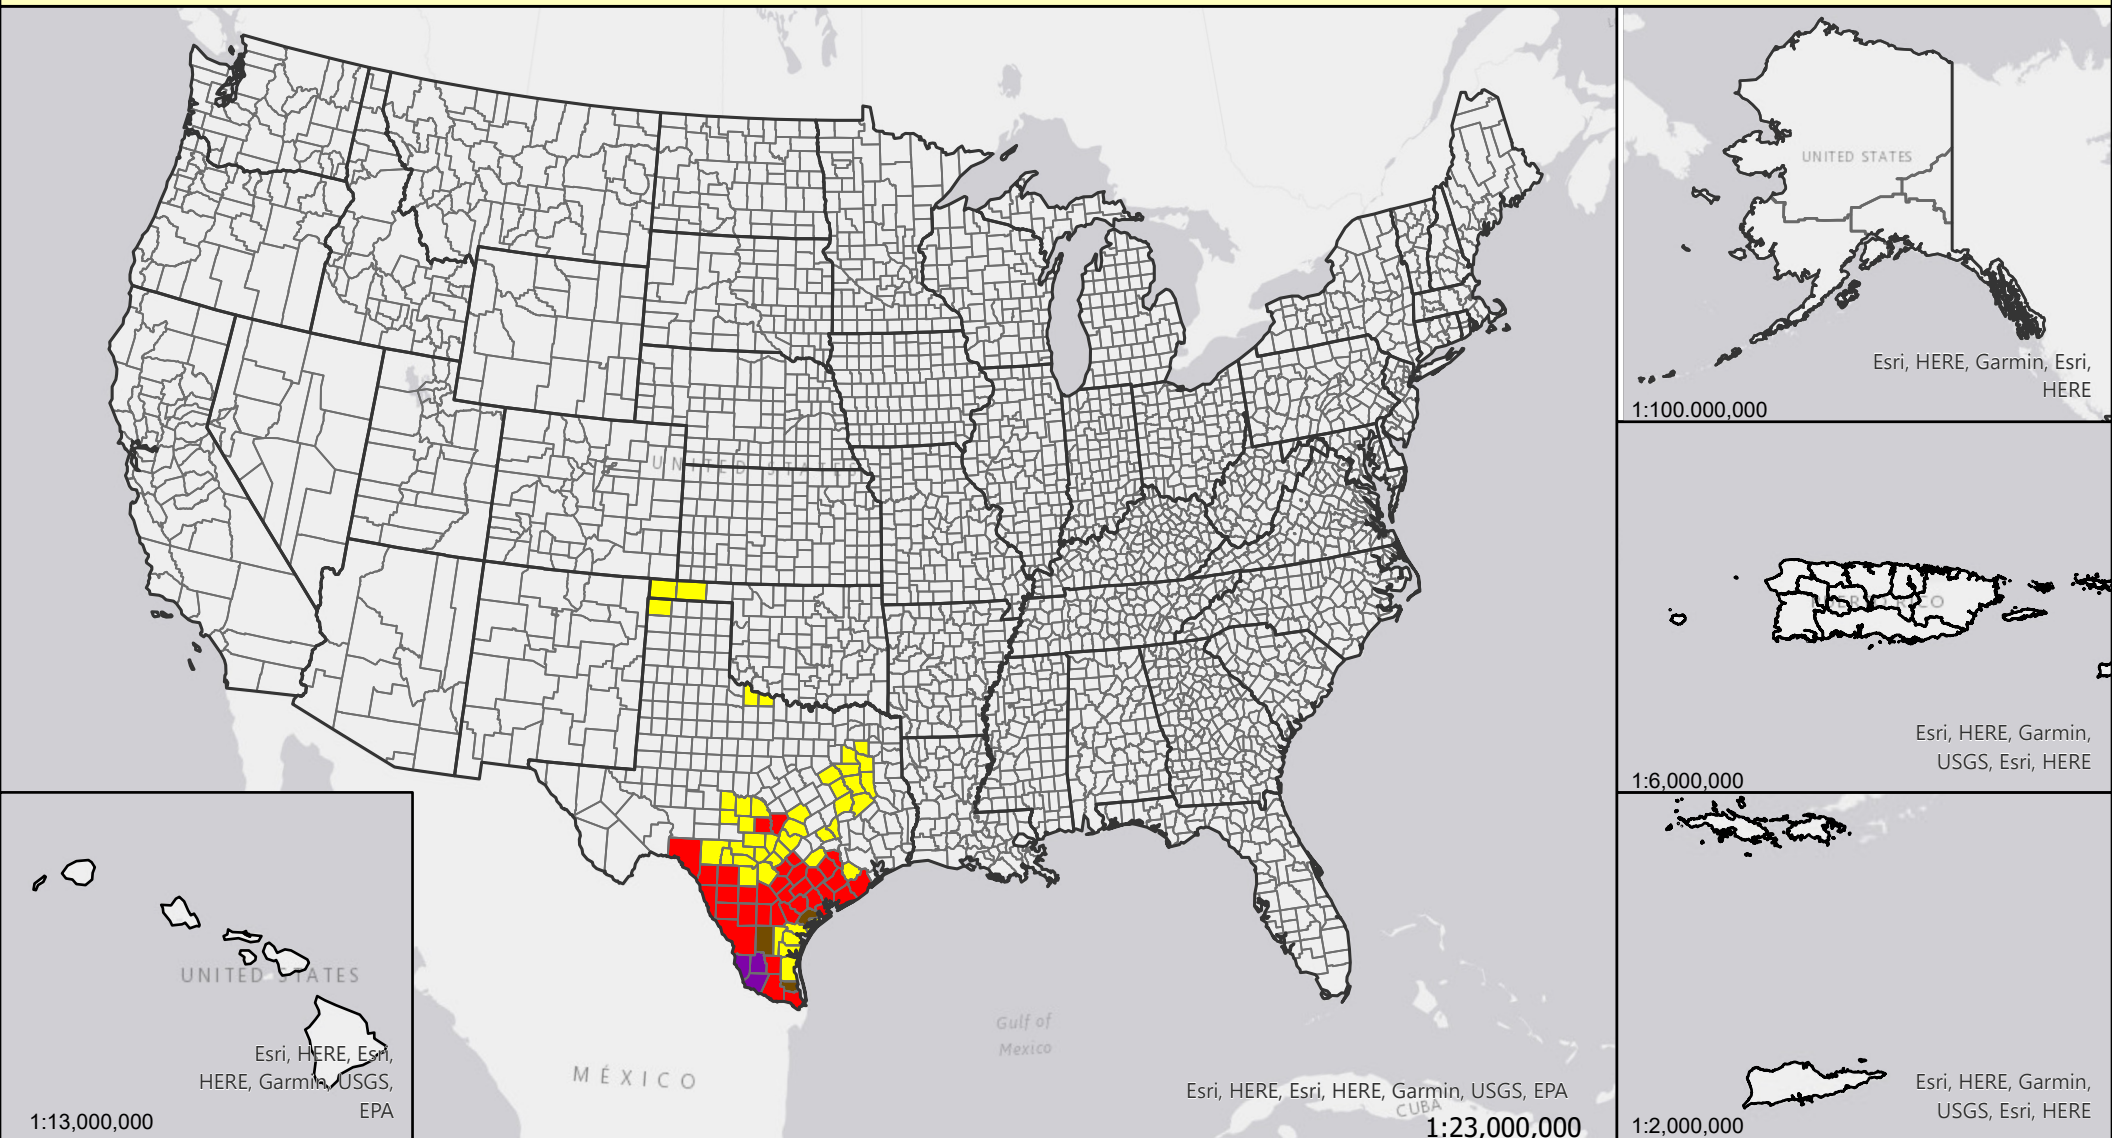

Livestock Forage Program Short Season Spring Small Grains - 2020 Program Year

Eligible County Payment Months