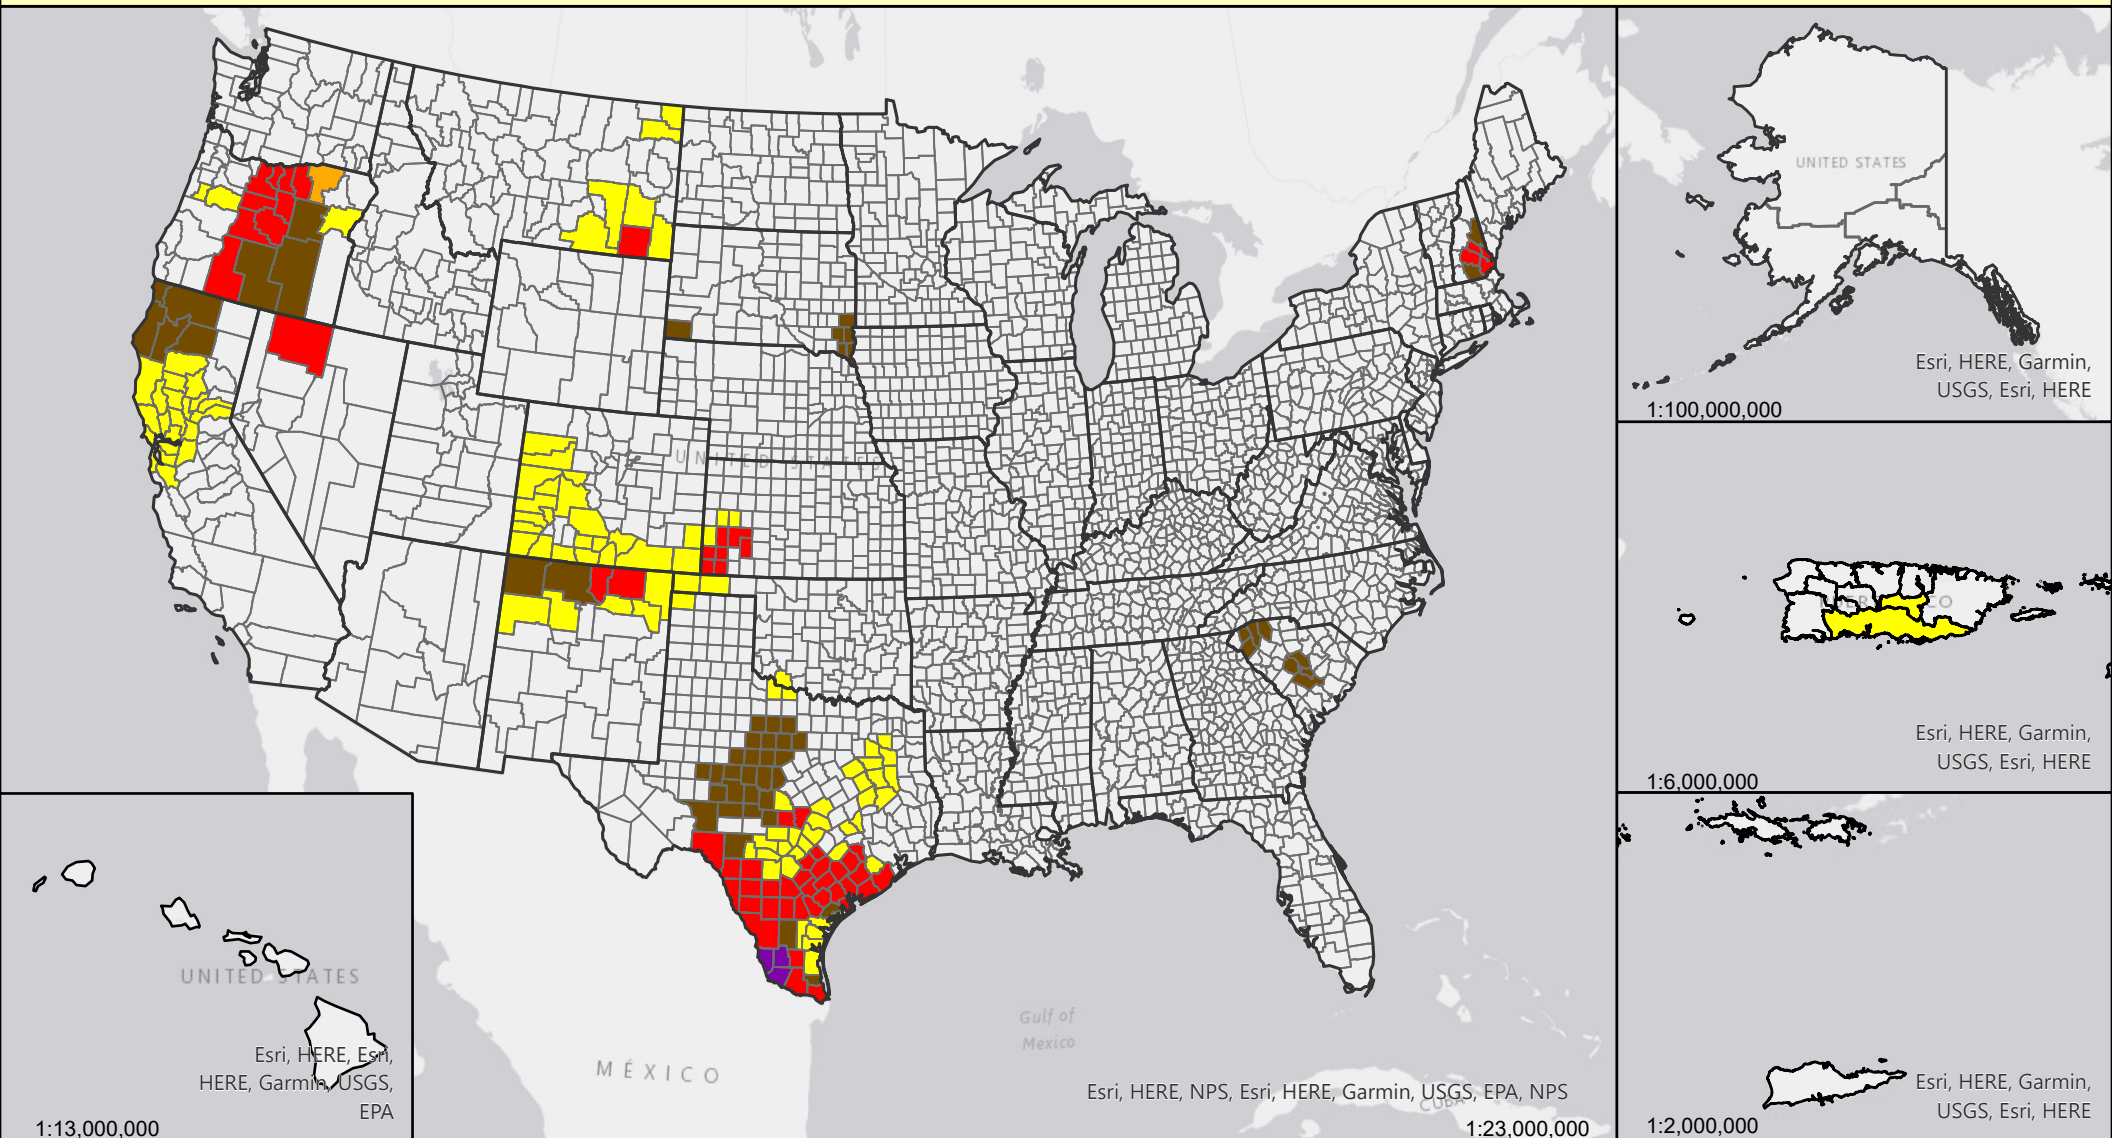

# Livestock Forage Program Long Season Small Grains - 2020 Program Year

## Eligible County Payment Months

Map Scales Vary  
Data Update - 12-31-20