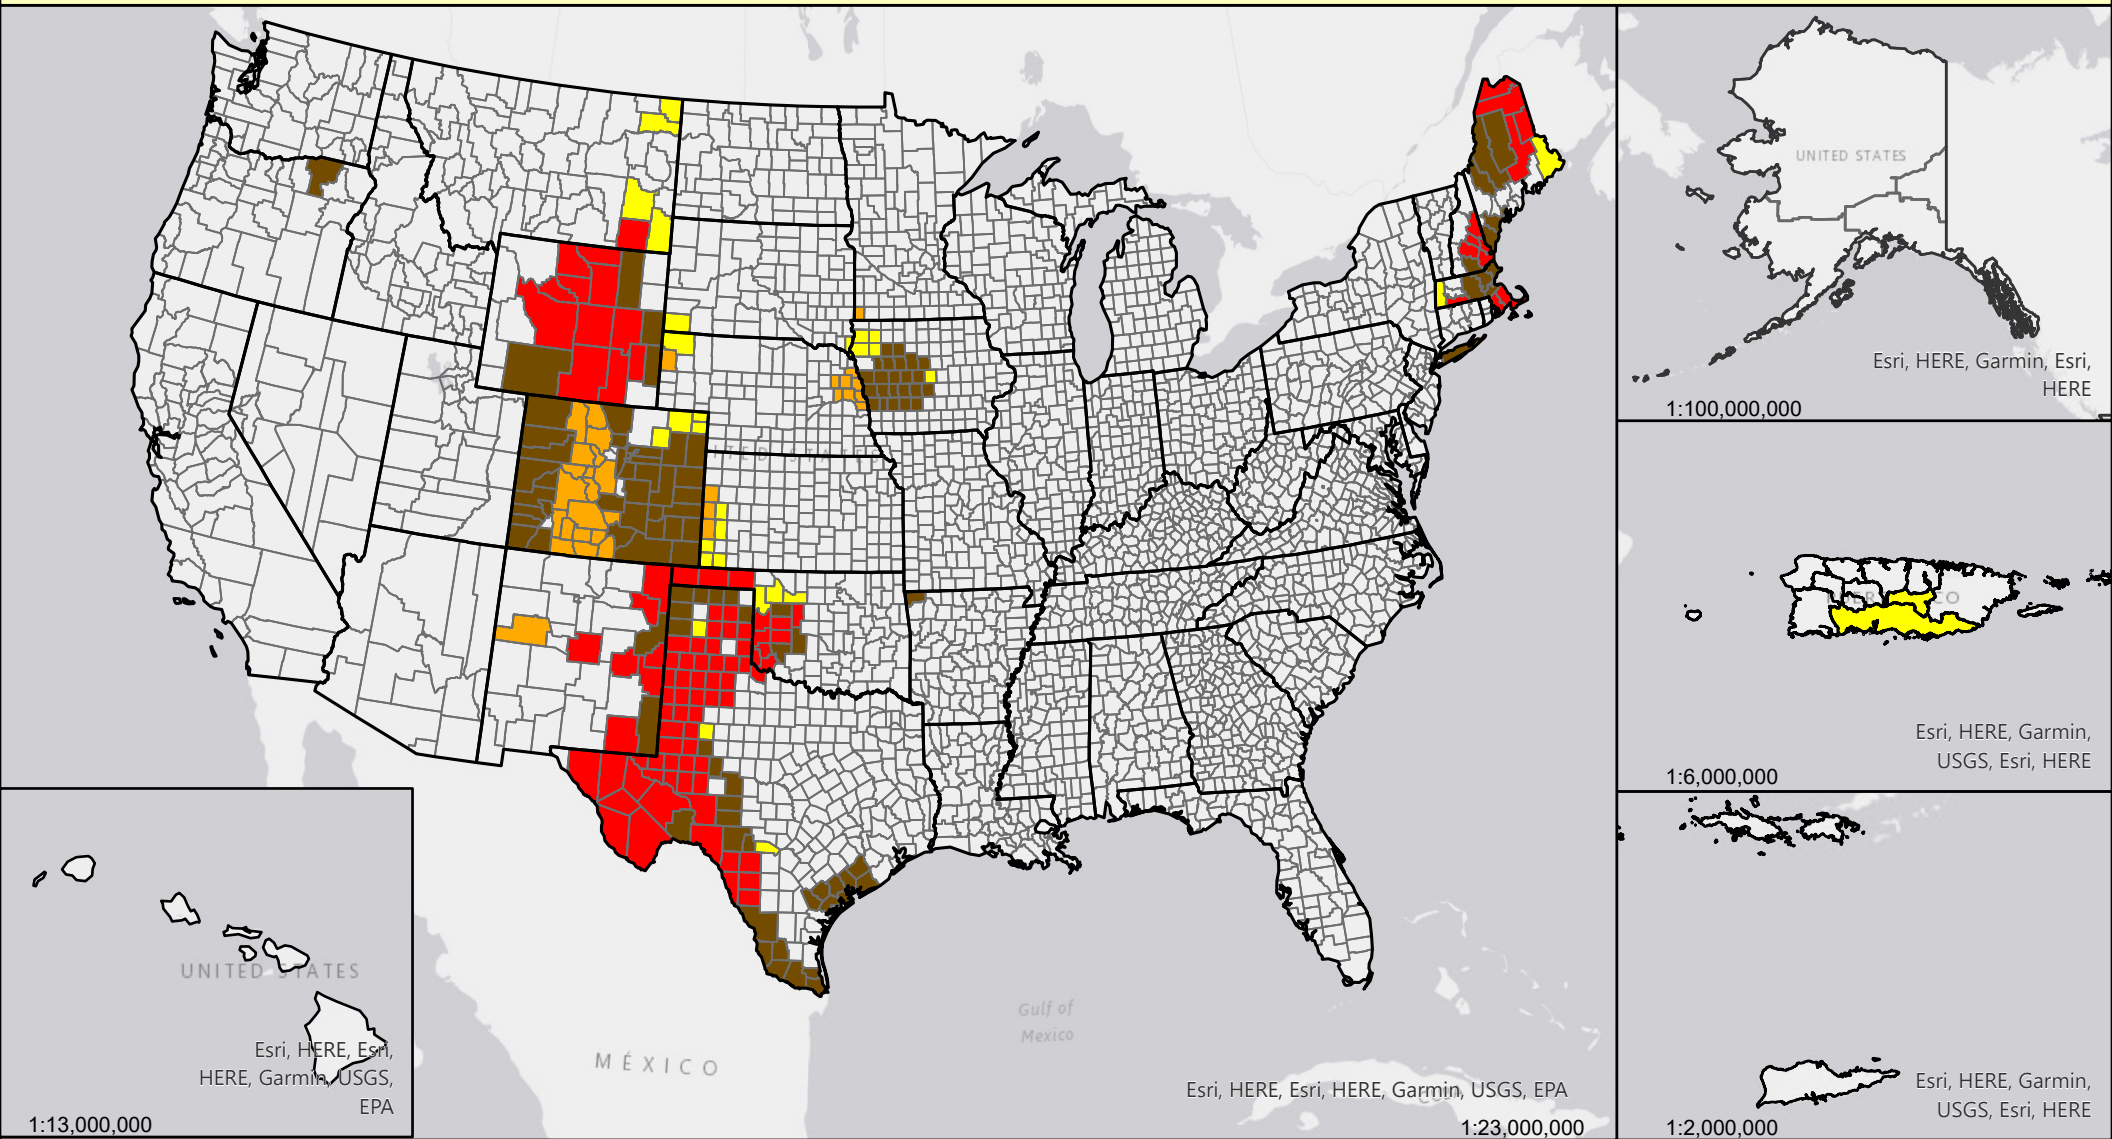

Livestock Forage Program Forage Sorghum - 2020 Program Year

Eligible County Payment Months

- 1
- 2
- 3
- 4
- No Data

Map Scales Vary
Data Update - 12-31-20