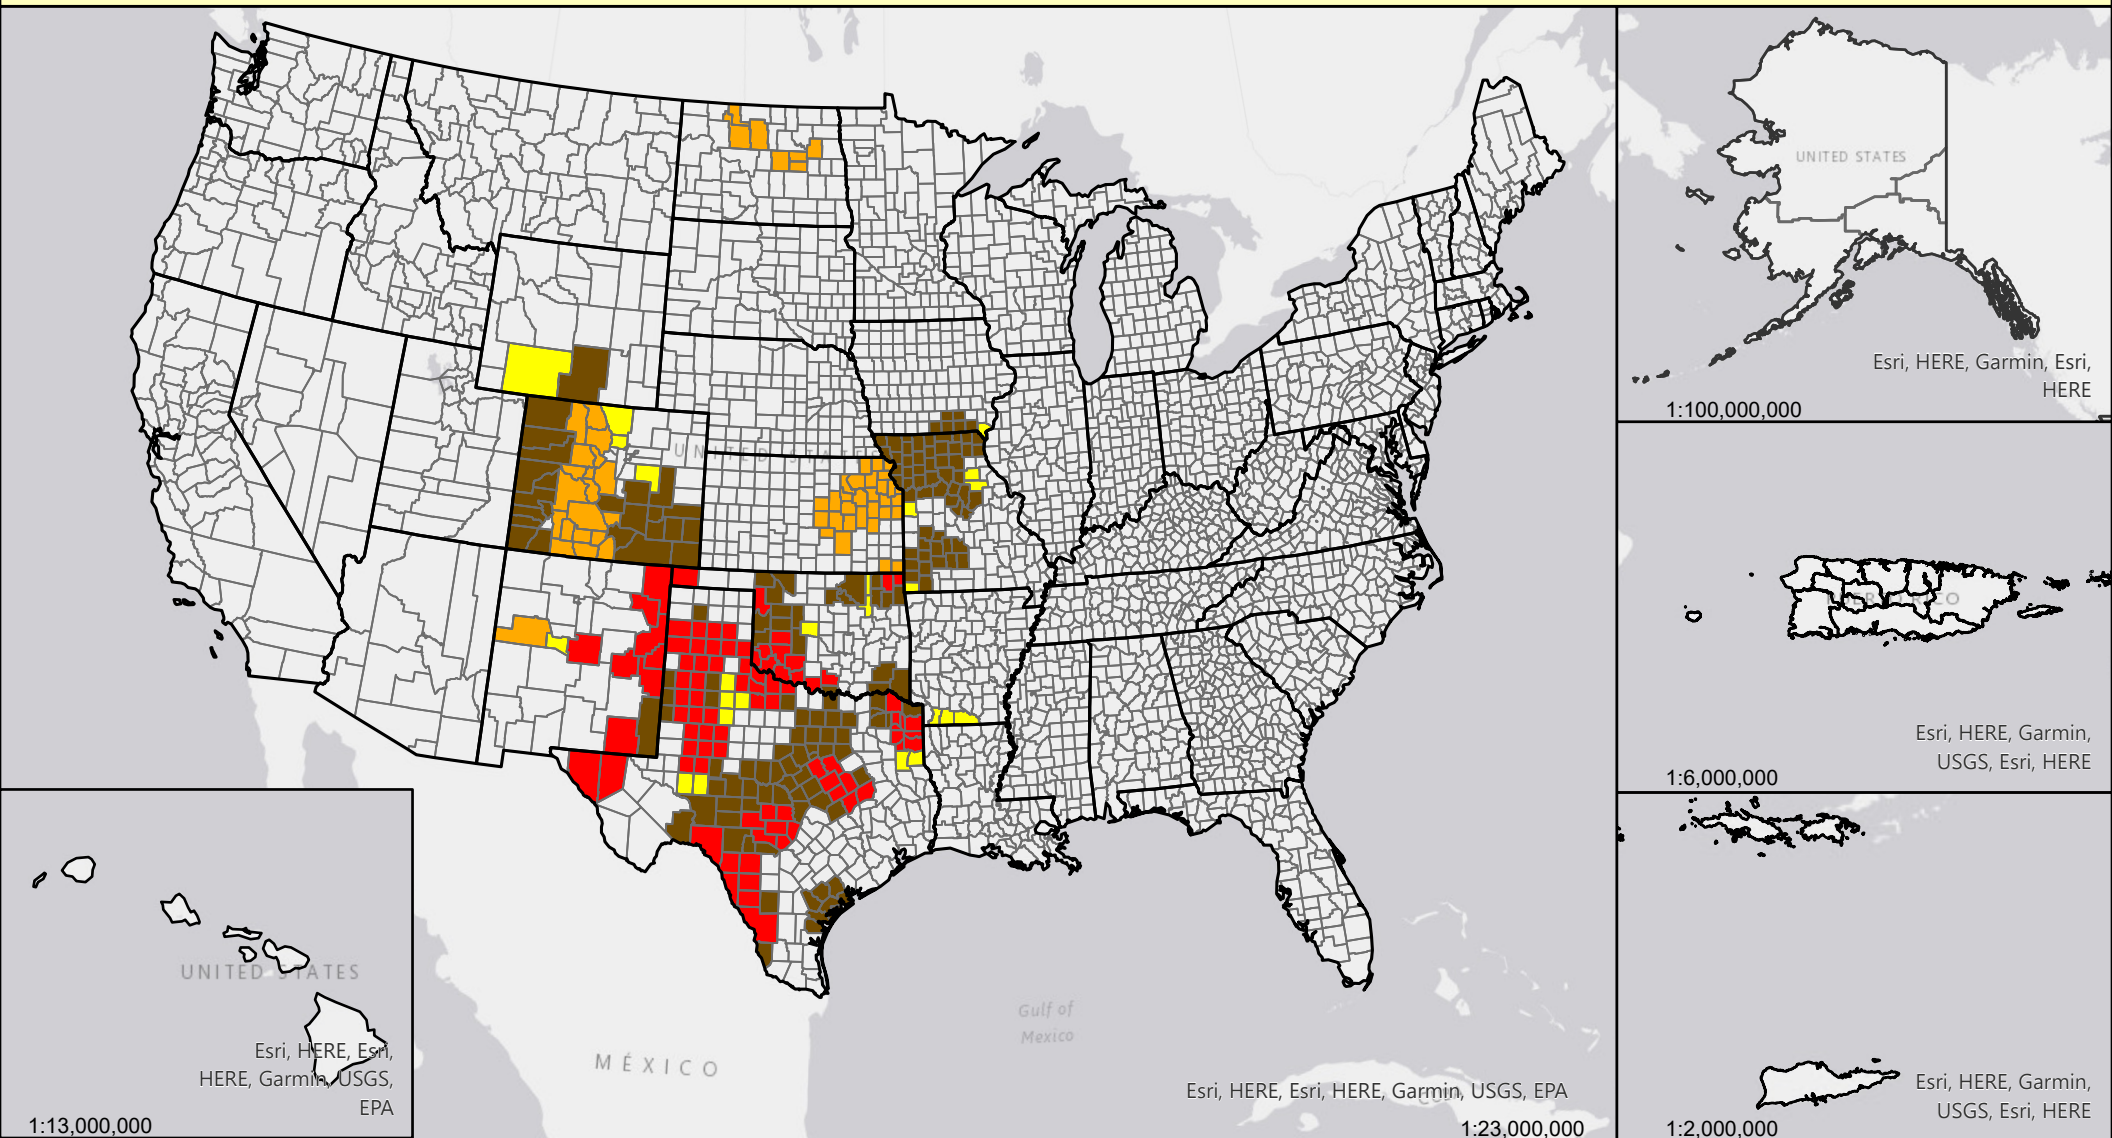

Livestock Forage Program Forage Sorghum - 2018 Program Year

Eligible County Payment Months

Map Scales Vary
Data Update - 12-31-18