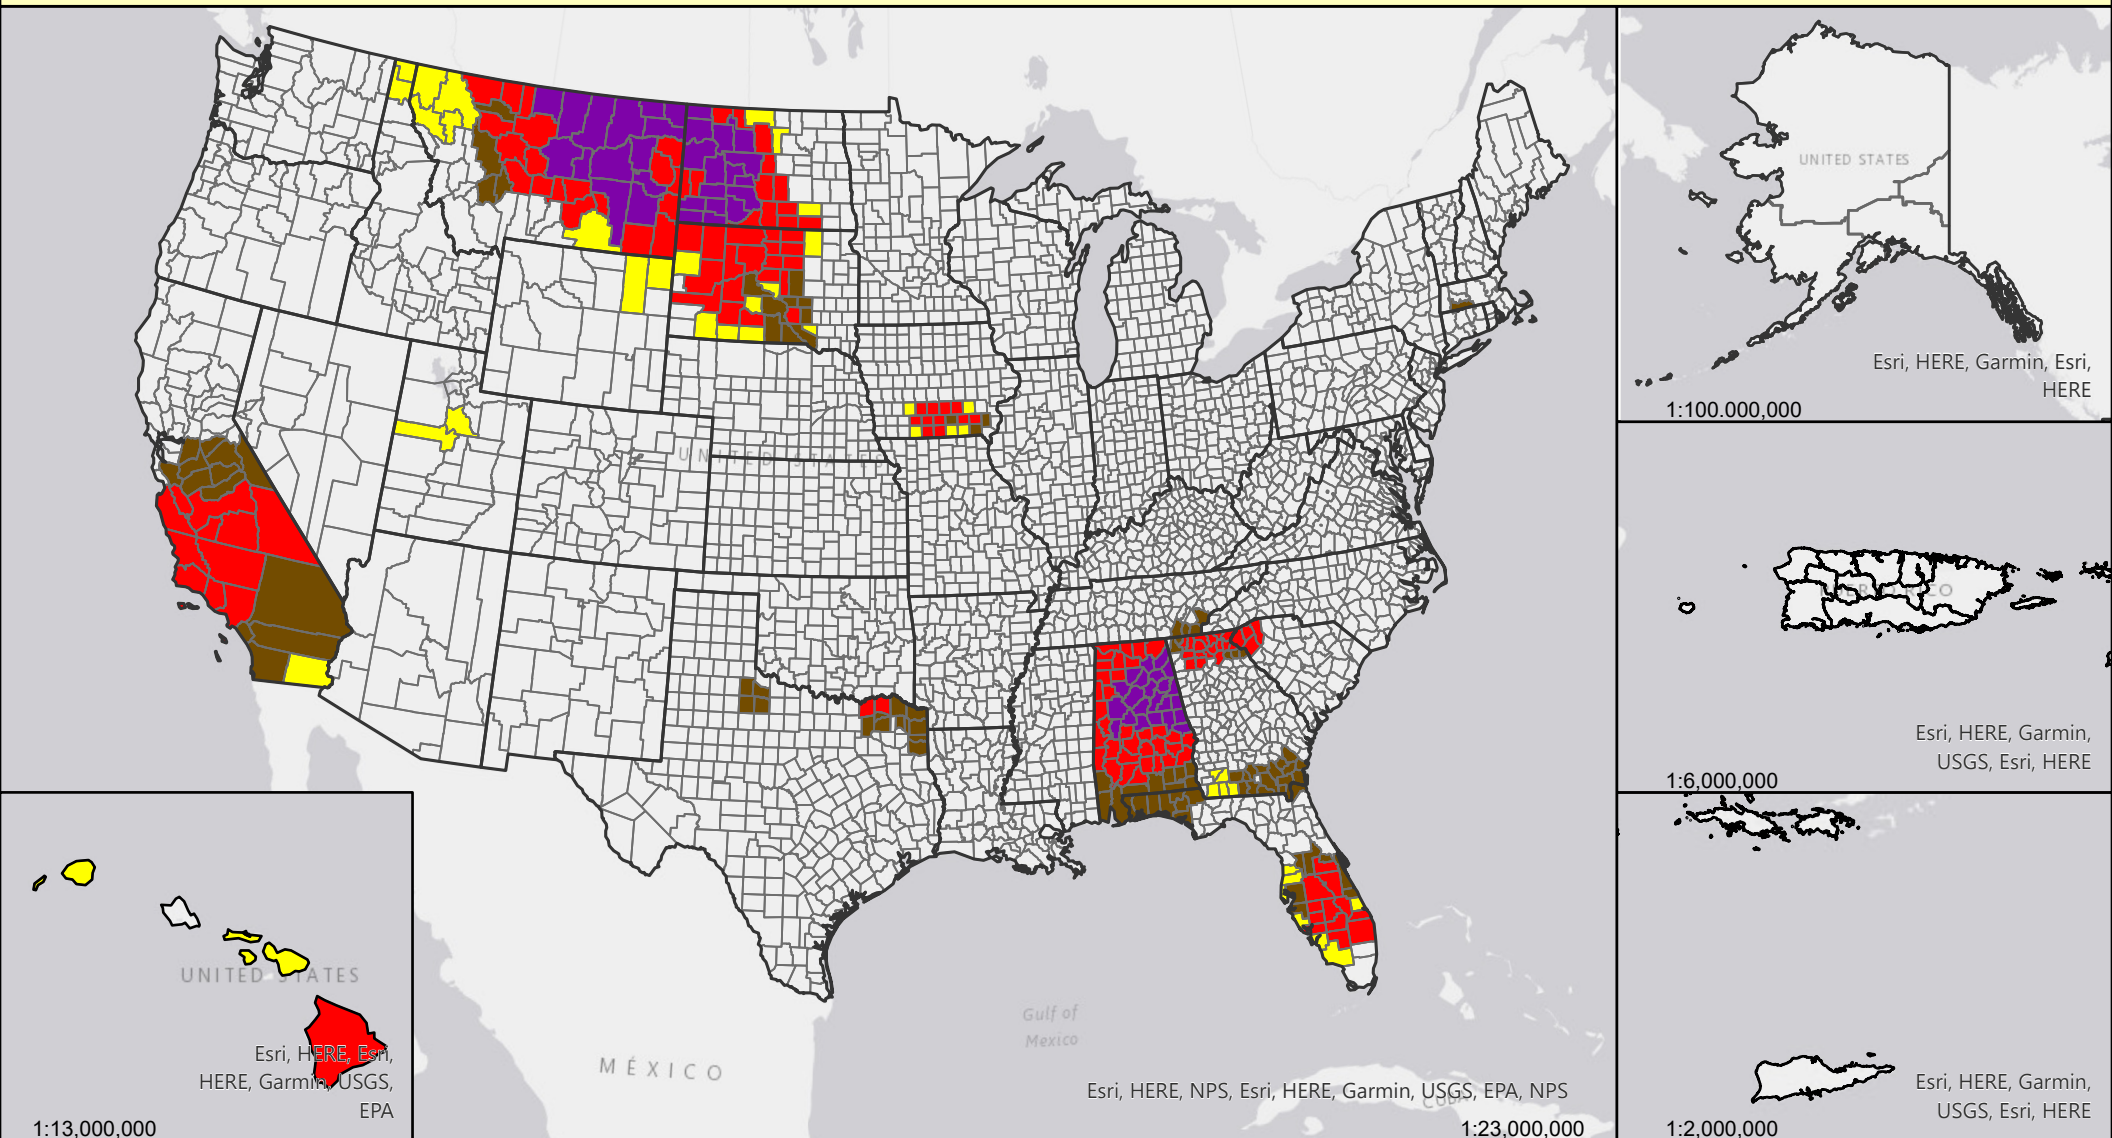

Livestock Forage Program Full Season Improved Pasture - 2017 Program Year

Eligible County Payment Months

Map Scales Vary
Data Update - 12-28-17