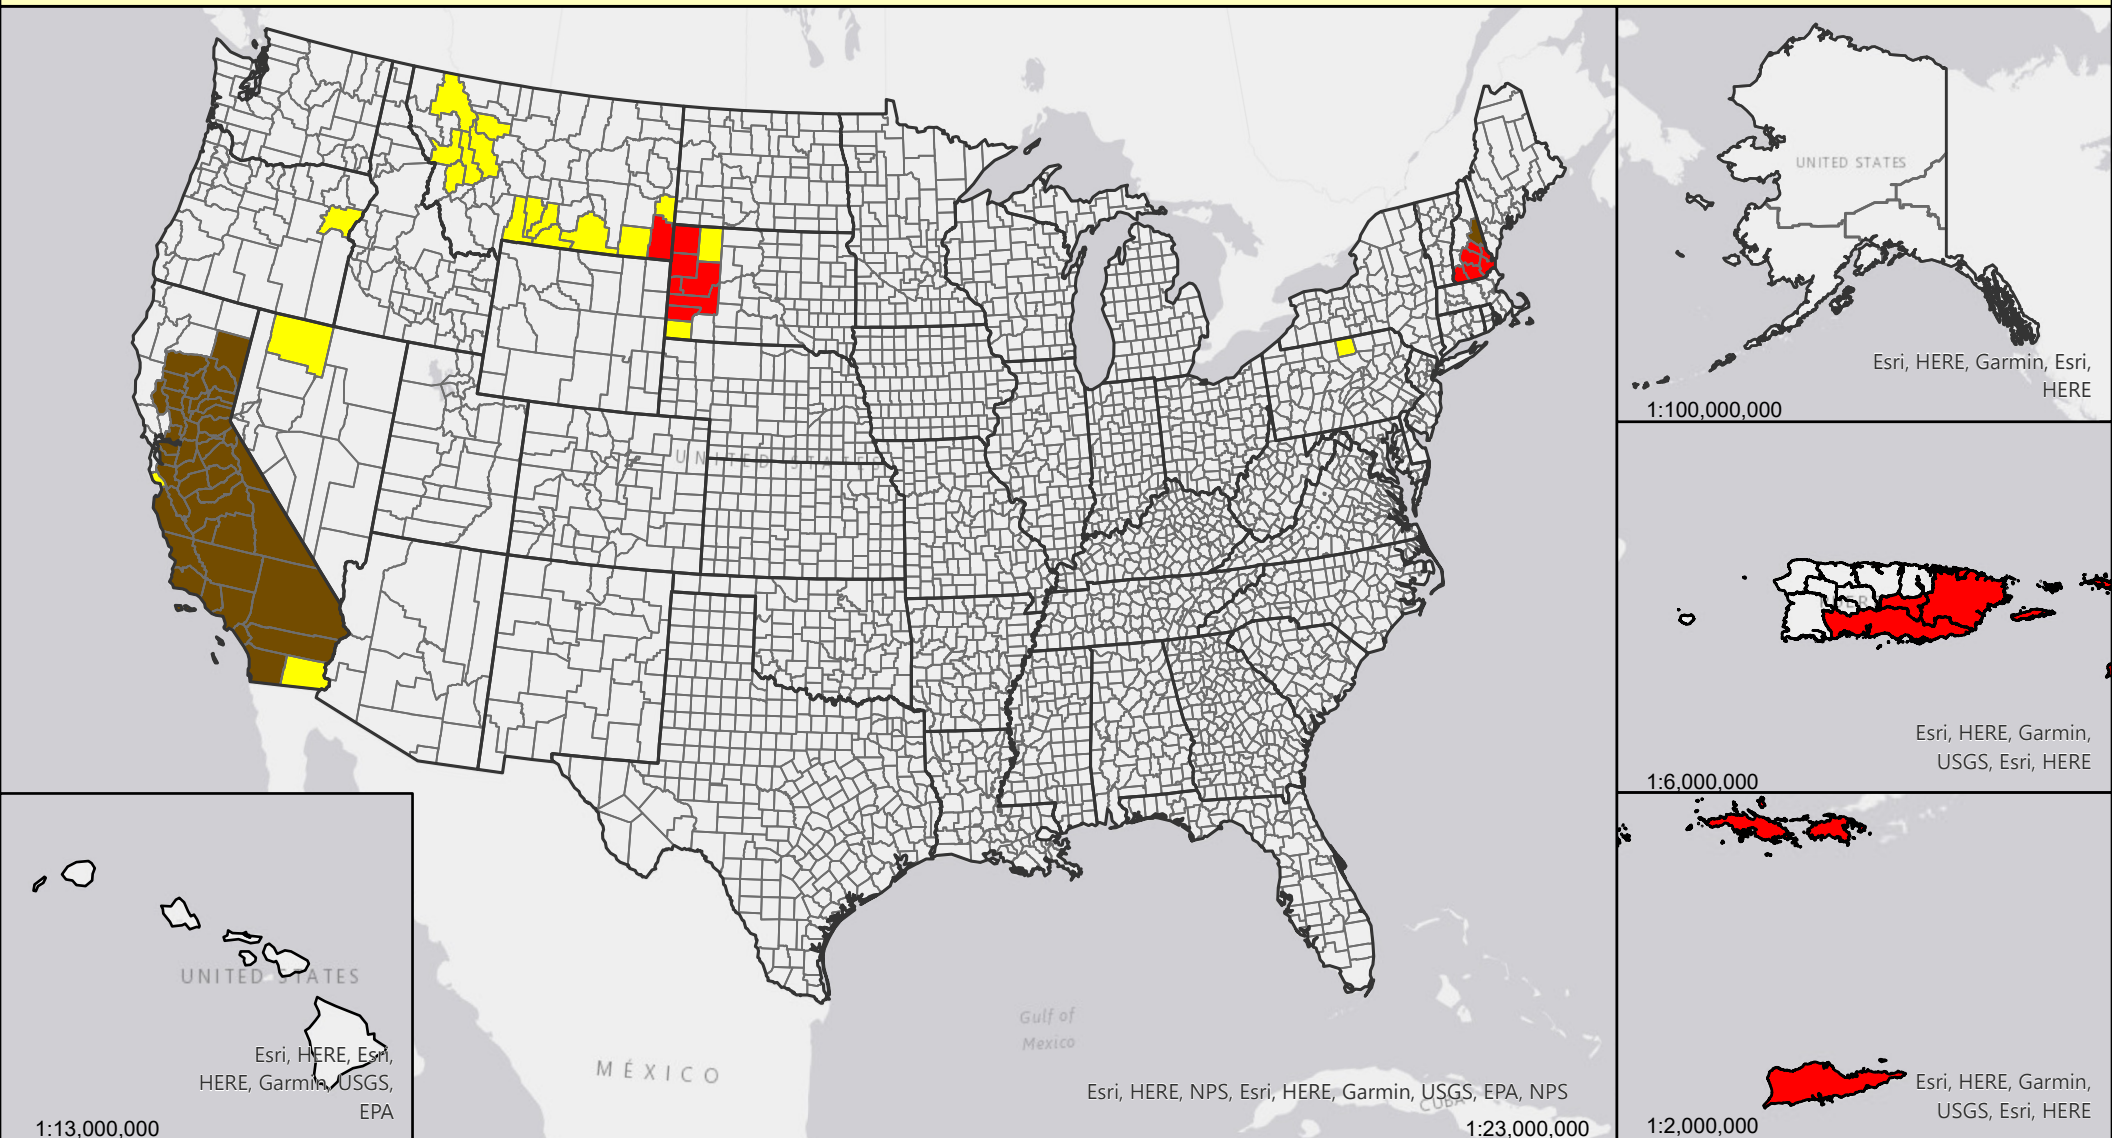

Livestock Forage Program Long Season Small Grains - 2016 Program Year

Eligible County Payment Months

Map Scales Vary
Data Update - 12-29-16