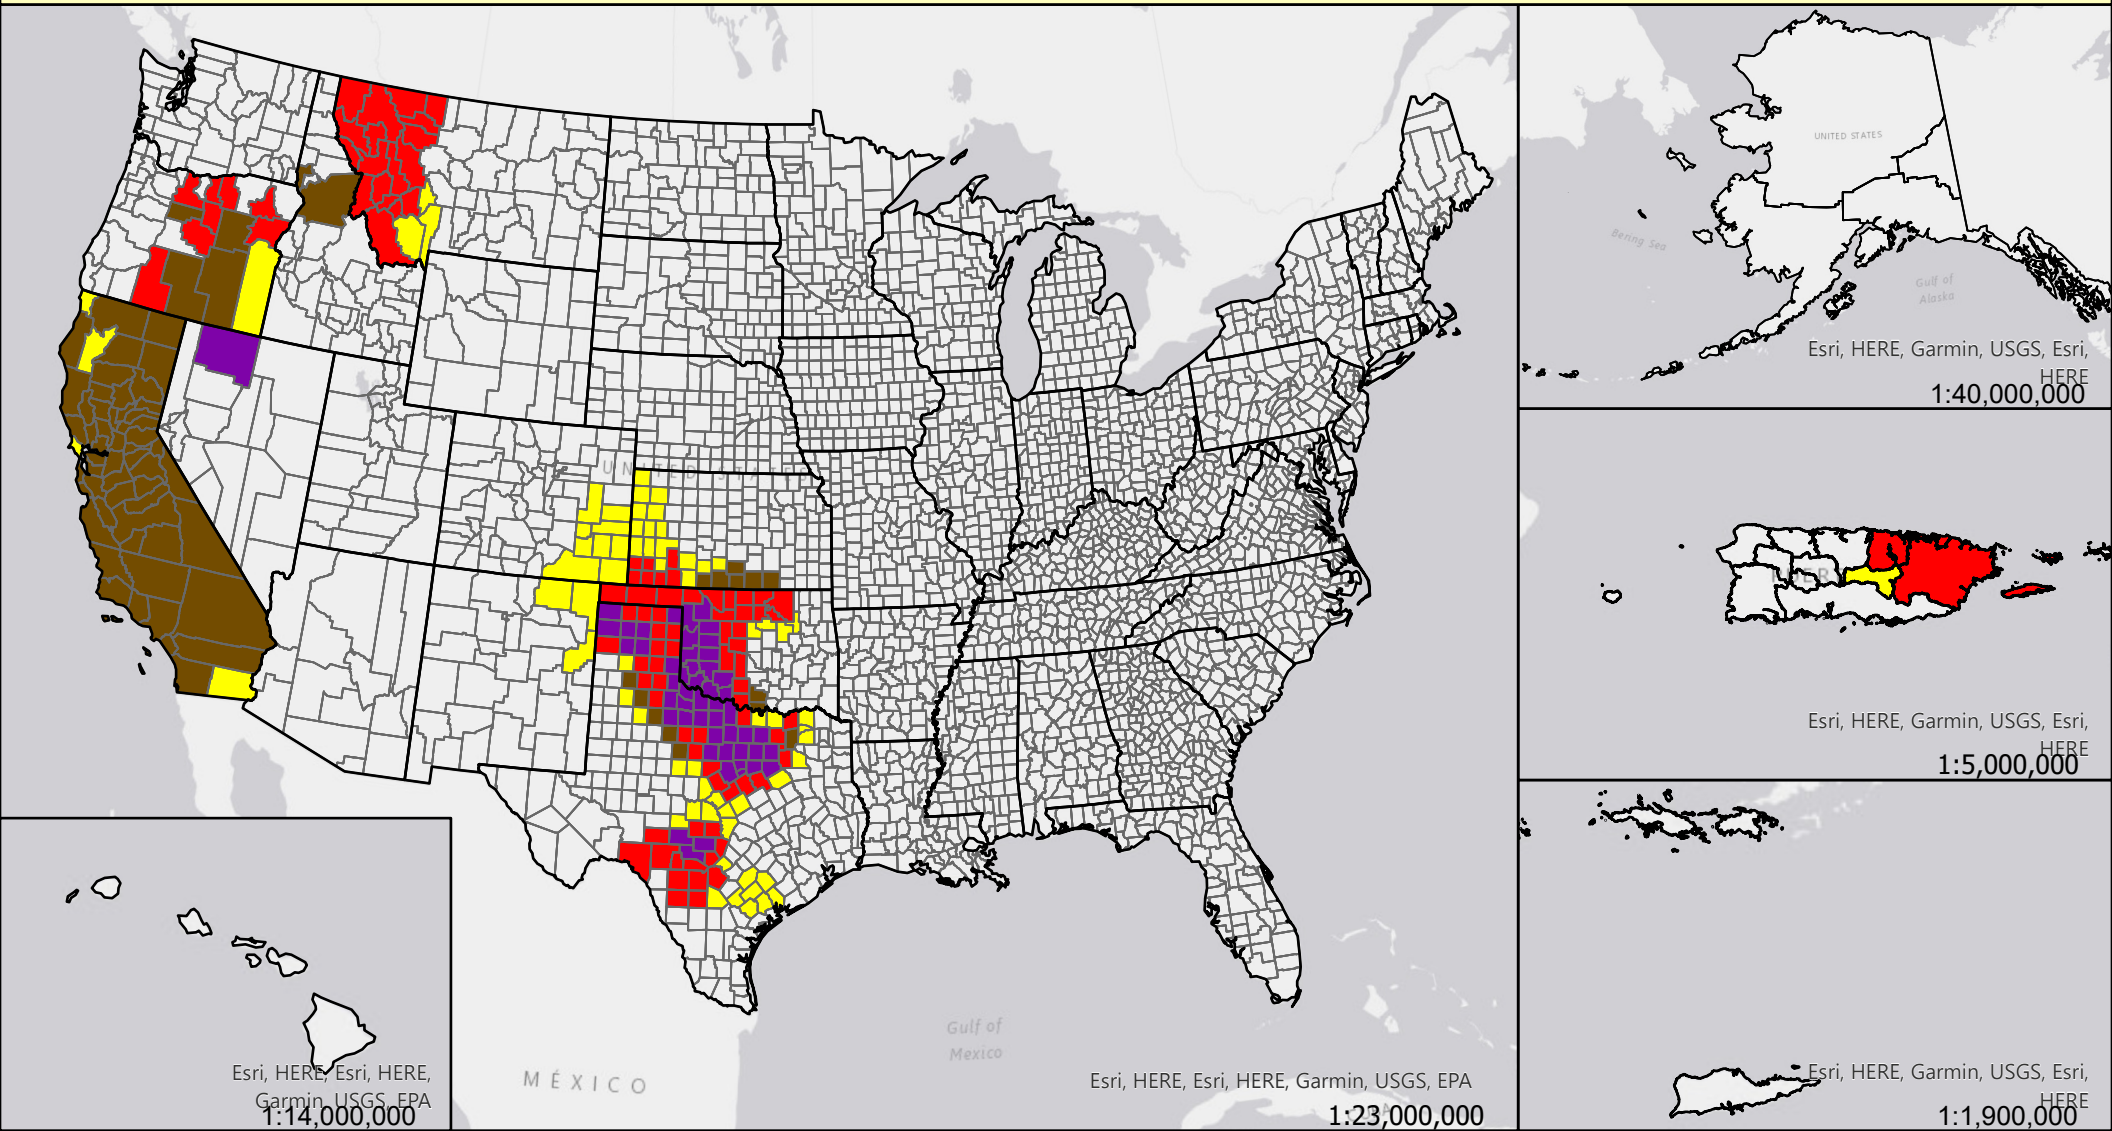

Livestock Forage Program Long Season Small Grains - 2015 Program Year

Eligible County Payment Months

Map Scales Vary
Data Update - 12-31-15