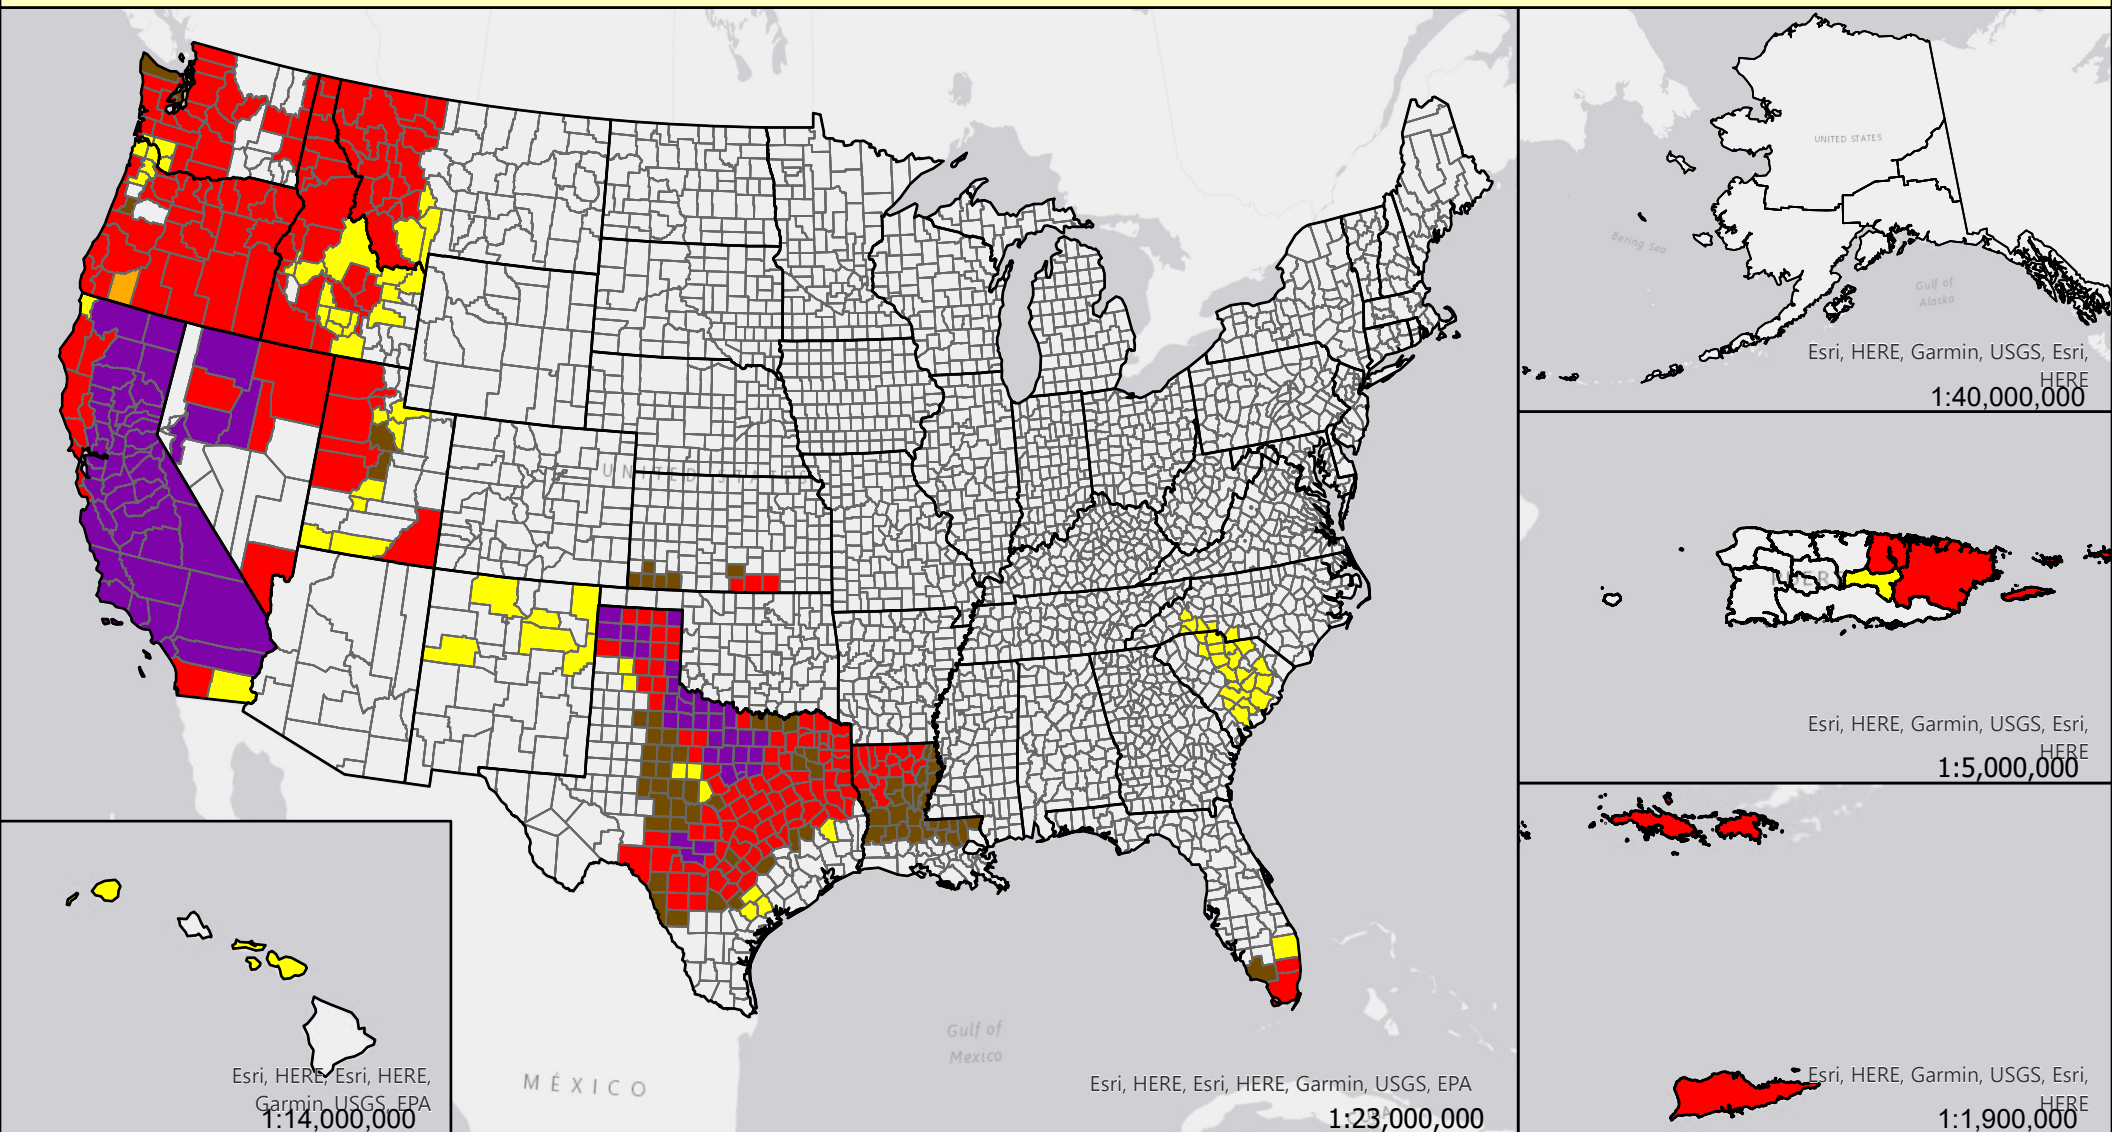

Livestock Forage Program Full Season Improved - 2015 Program Year

Eligible County Payment Months

Map Scales Vary
Data Update - 12-31-15