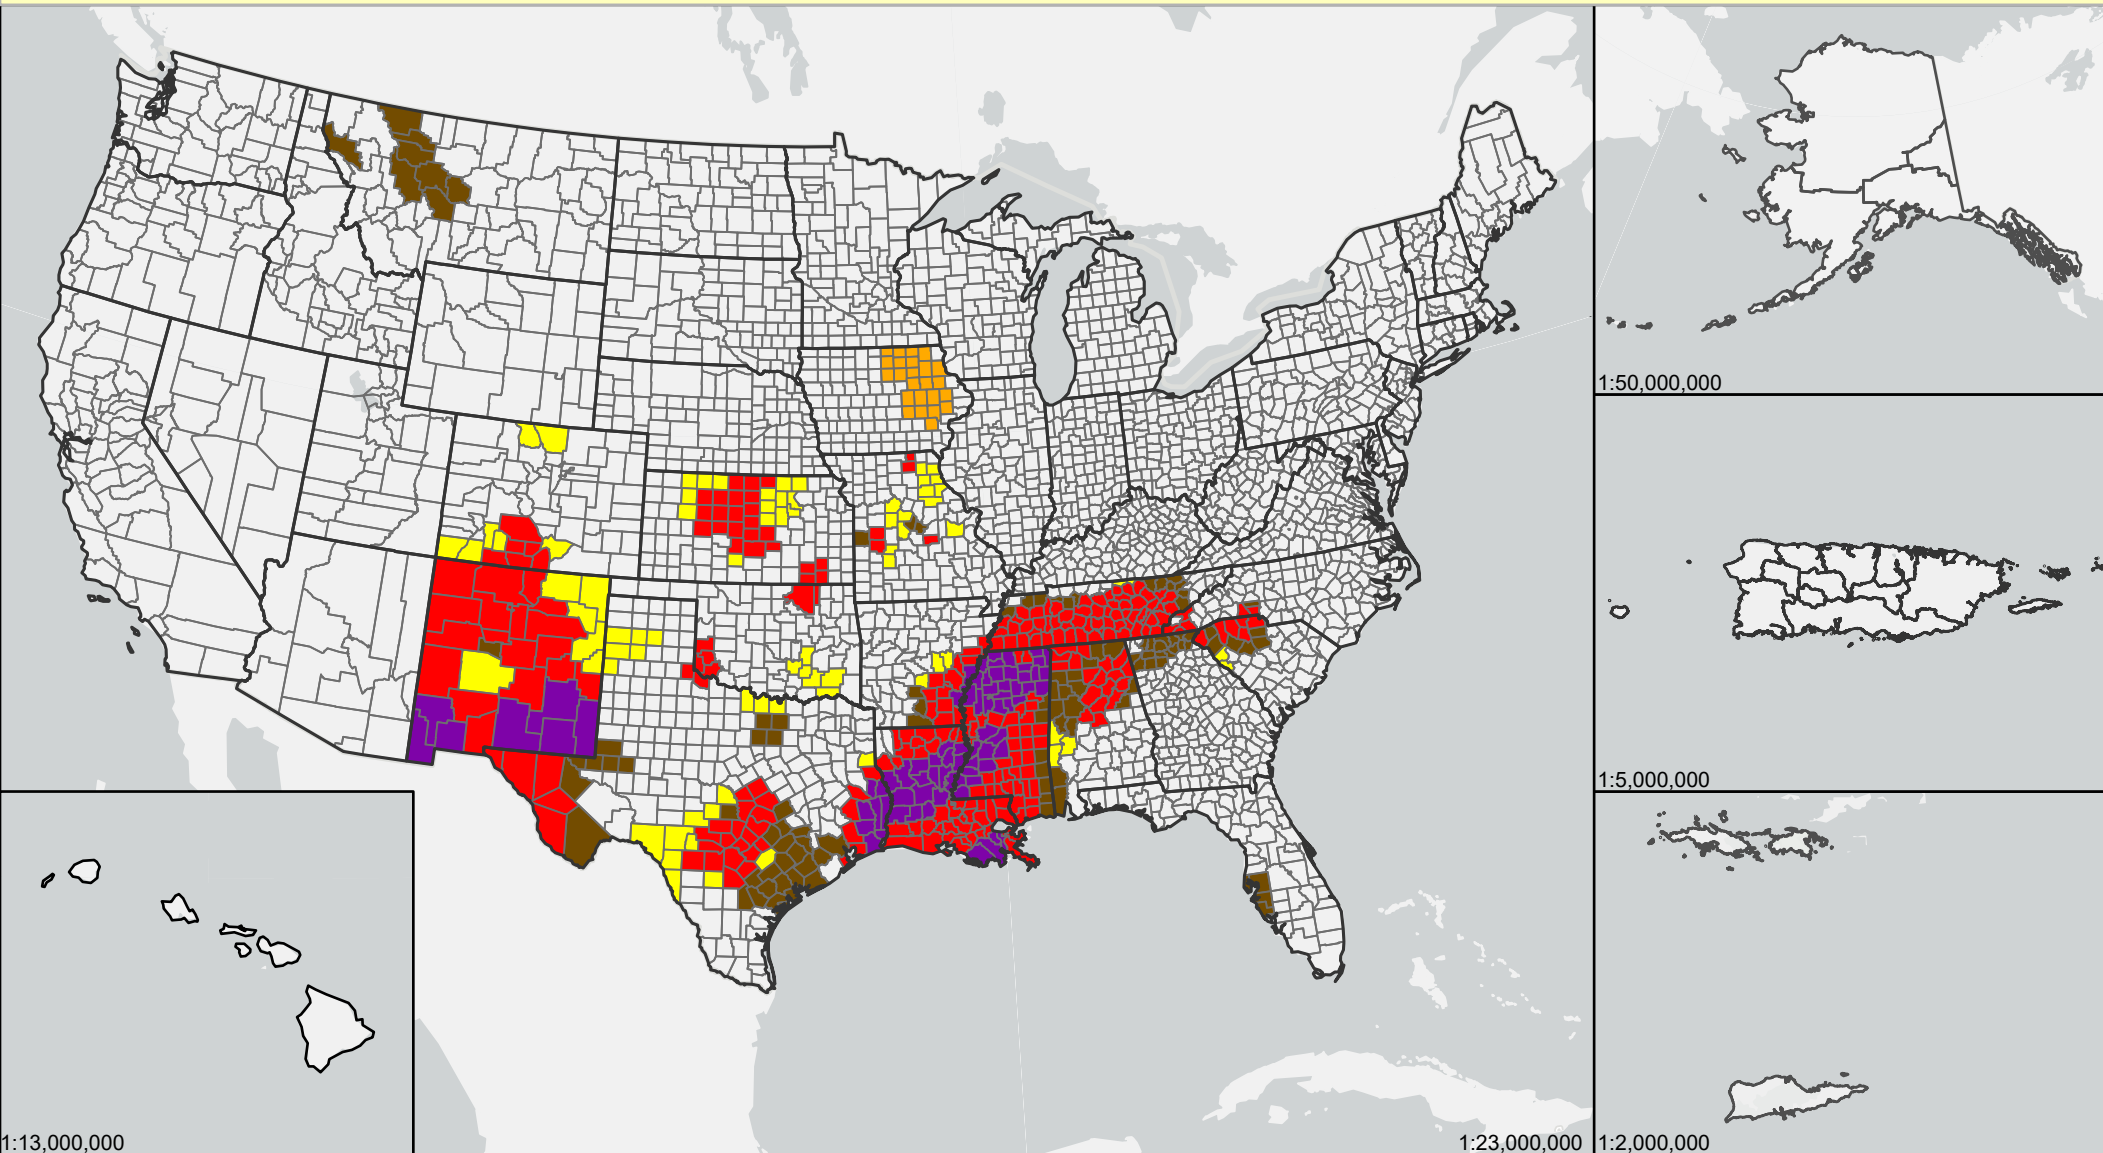

Livestock Forage Program Long Season Small Grains - 2024 Program Year

Eligible County Payment Months

- 1
- 2
- 3
- 4
- 5
- No Data