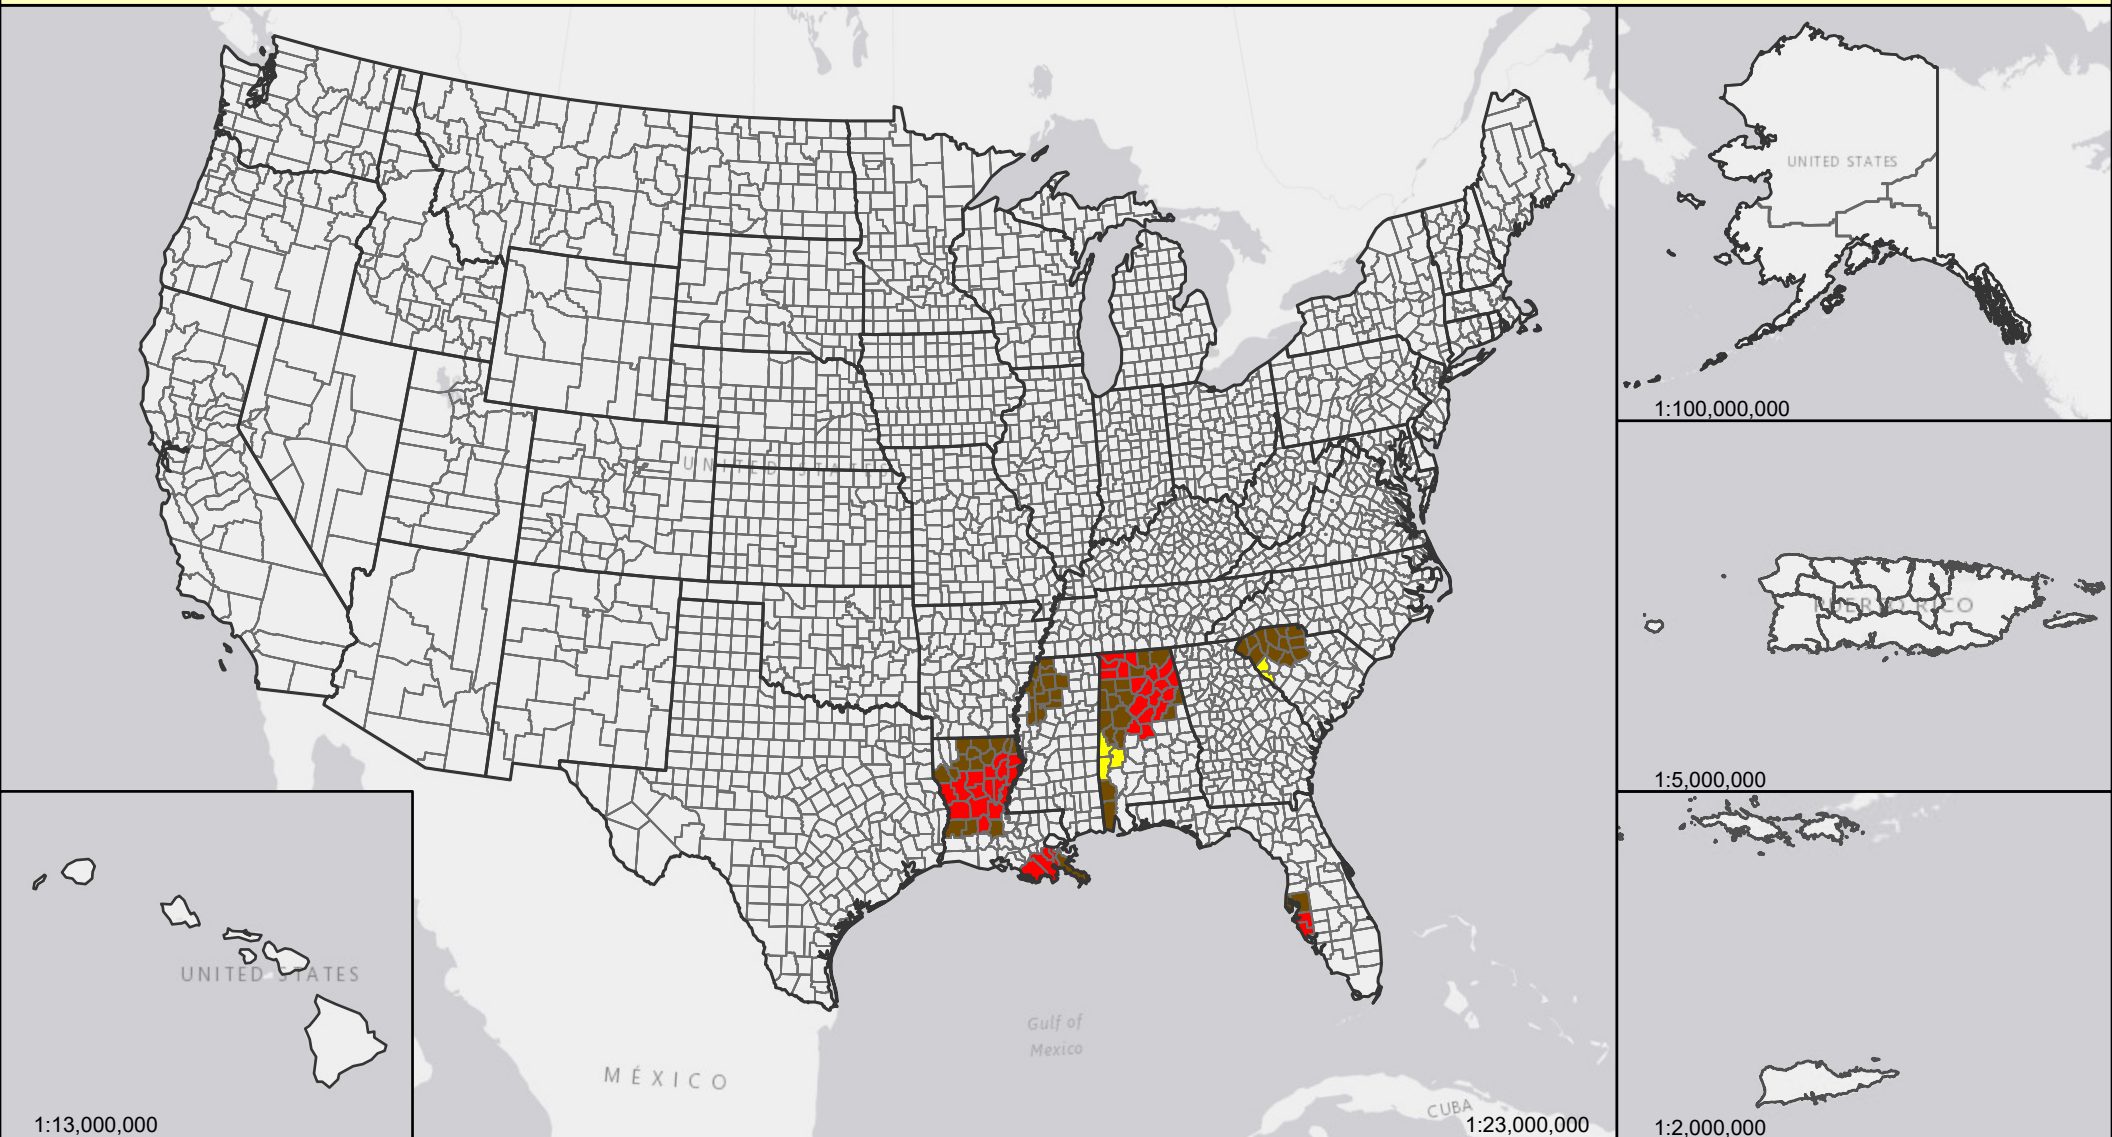

Livestock Forage Program Full Season Improved Mixed - 2024 Program Year

Eligible County Payment Months