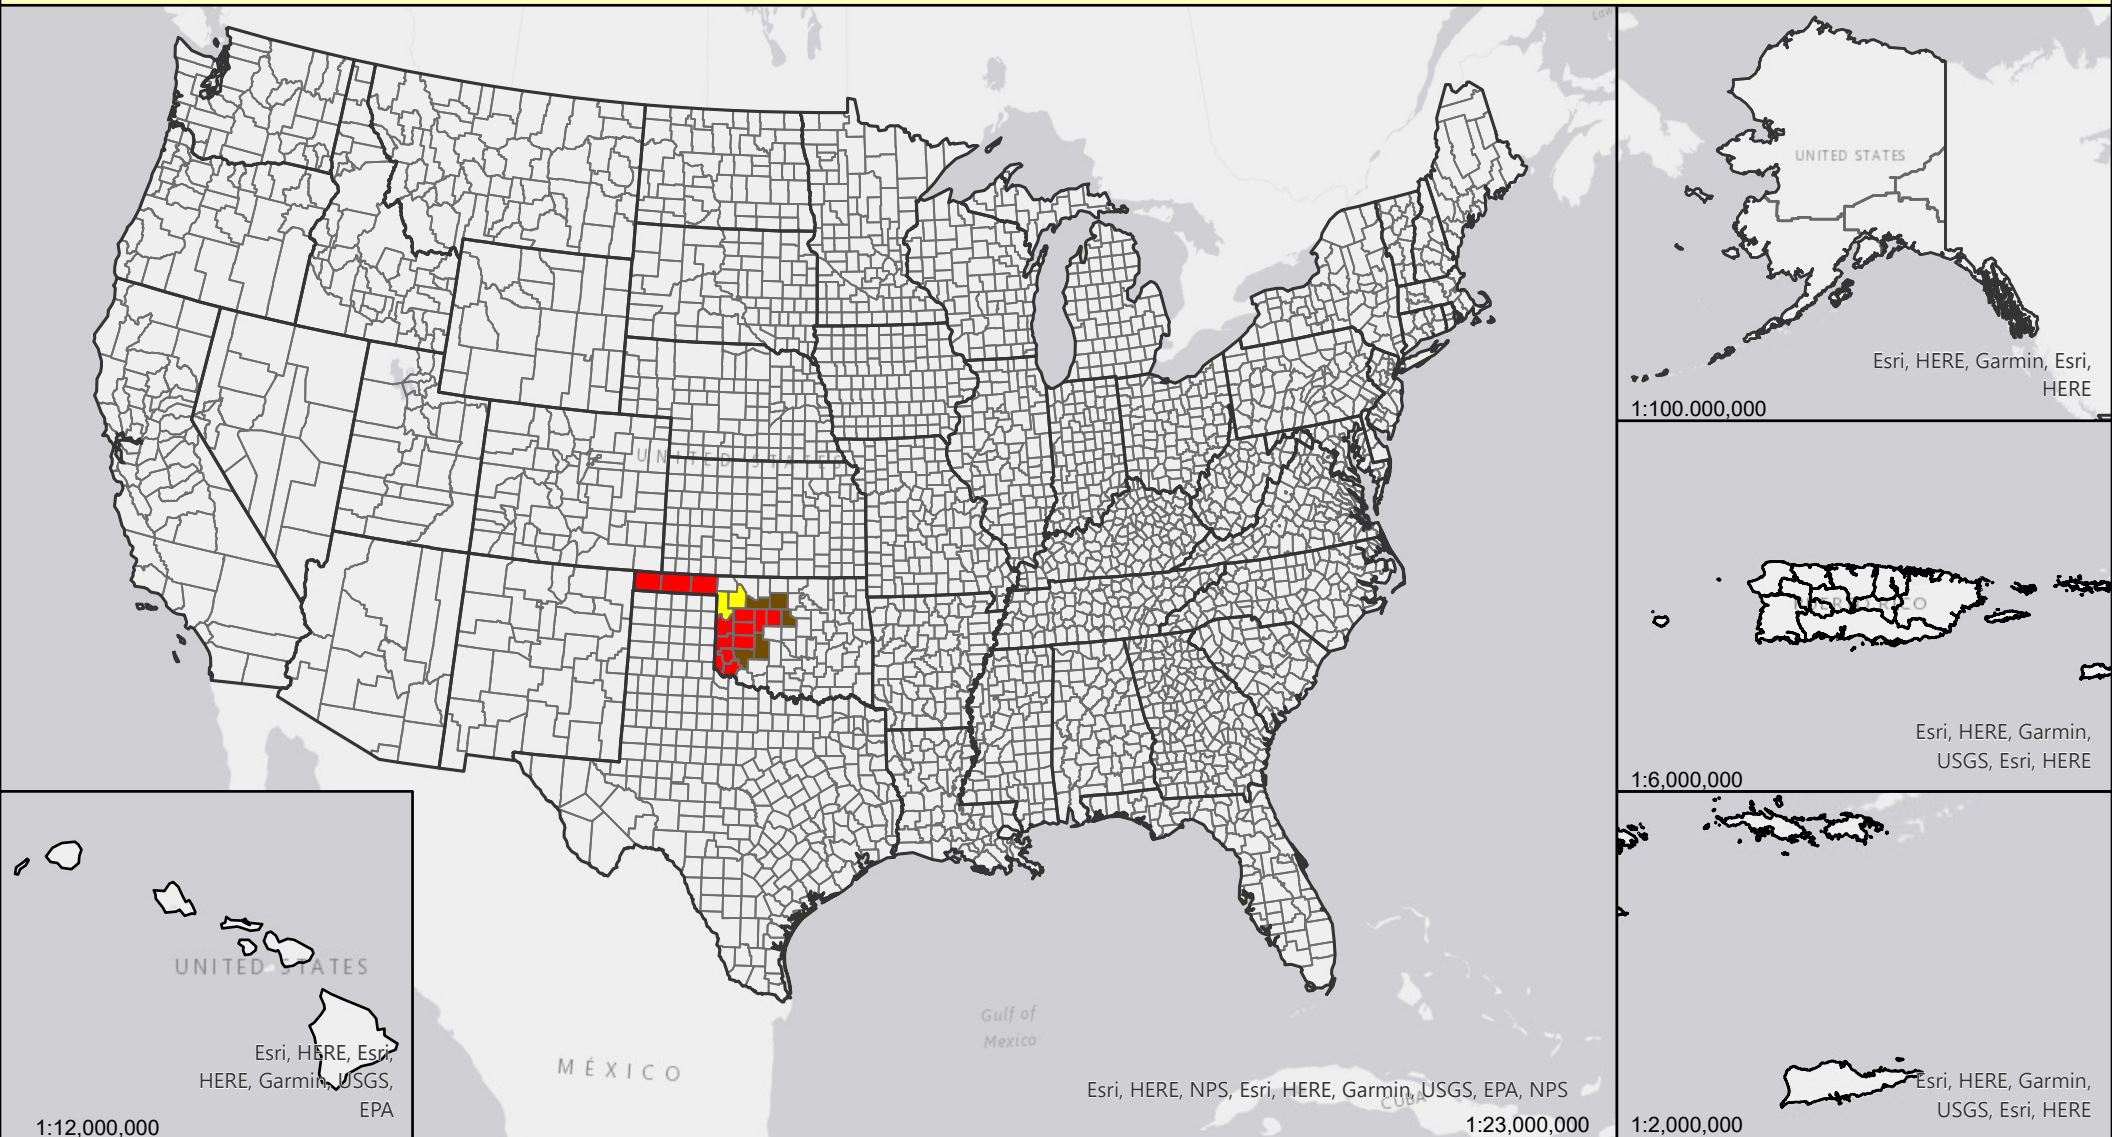

Livestock Forage Program Warm Season Improved - 2020 Program Year

Eligible County Payment Months

Map Scales Vary
Data Update 12-31-20