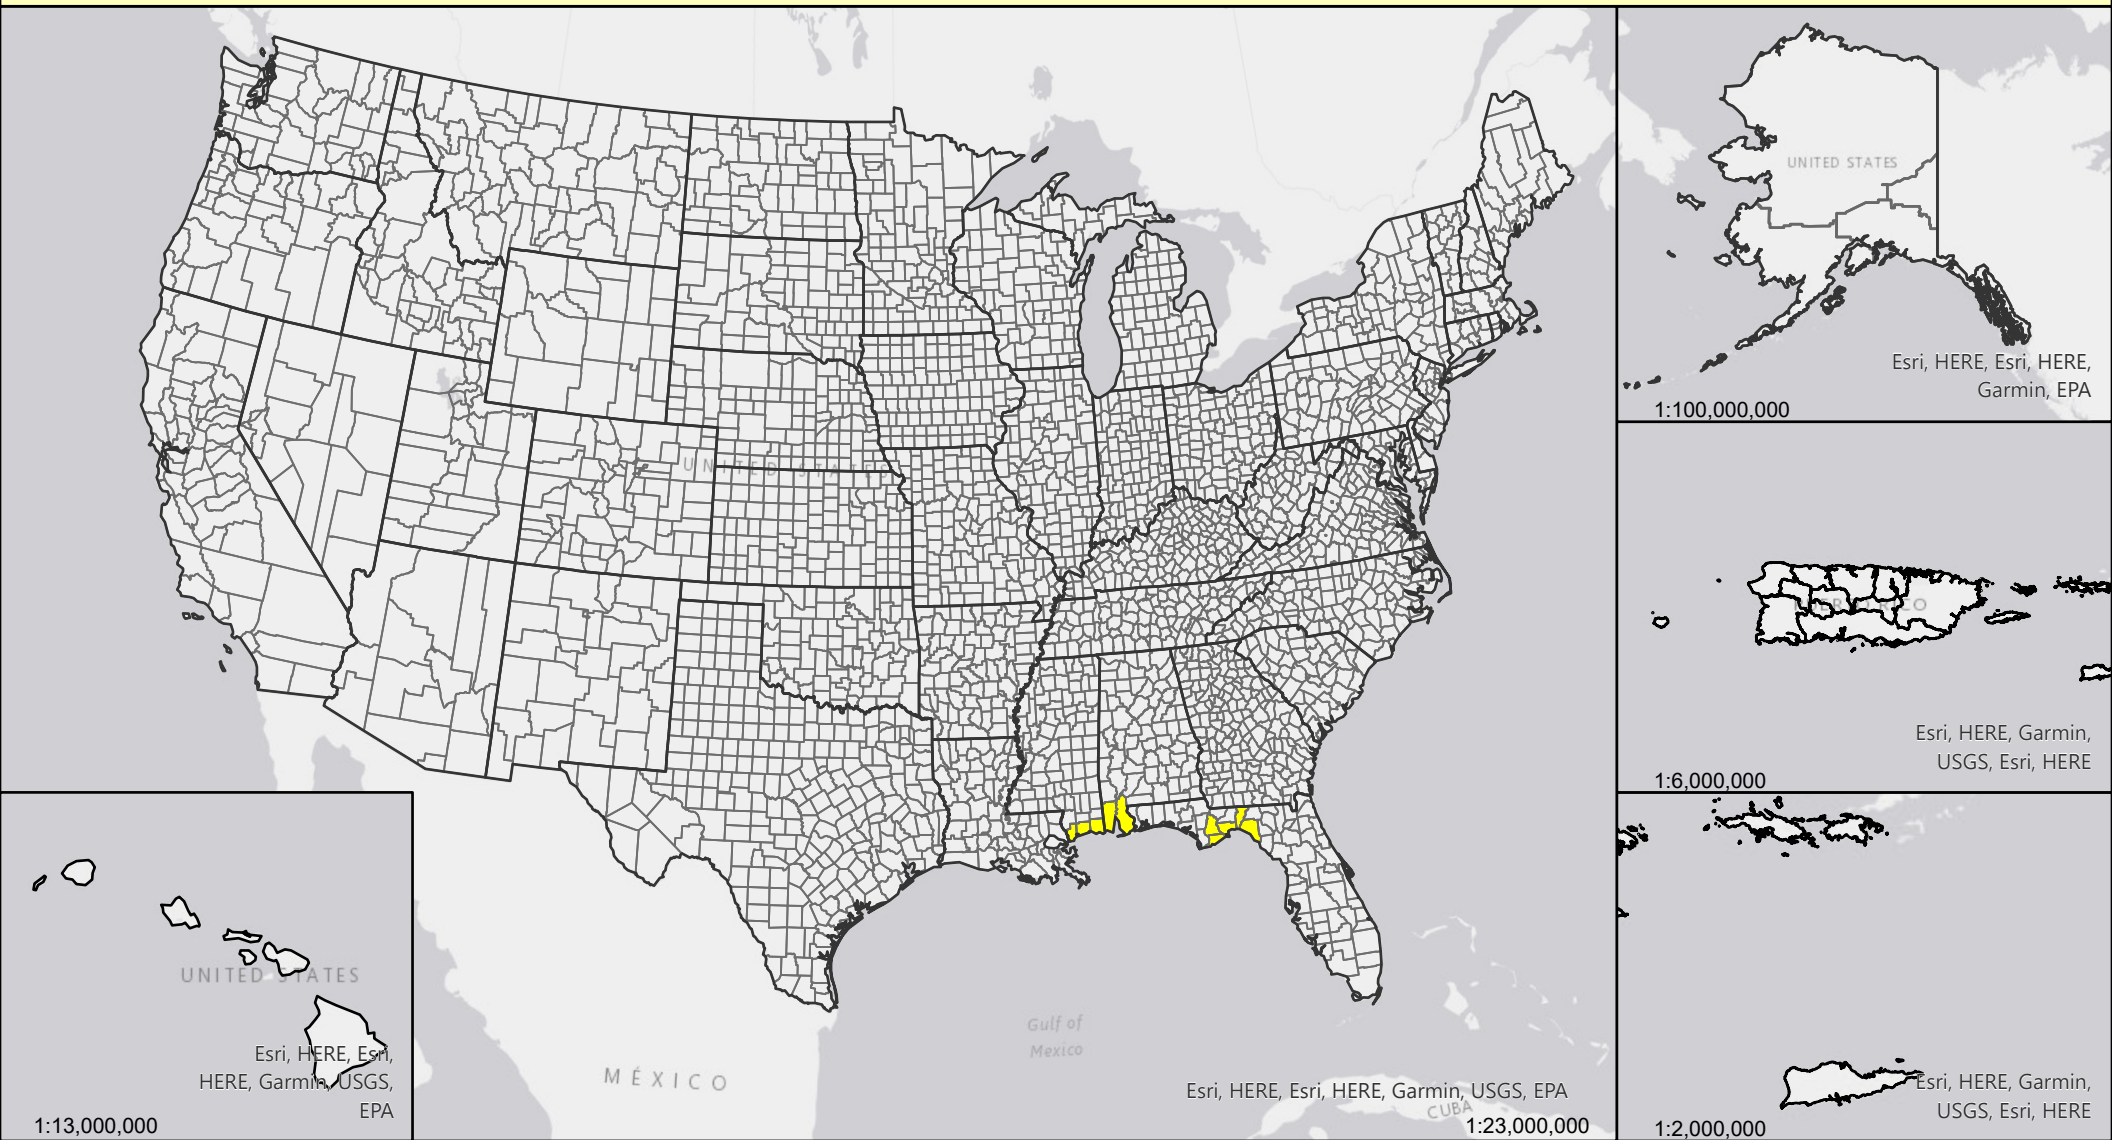

Livestock Forage Program Full Season Improved Mixed - 2020 Program Year

Eligible County Payment Months