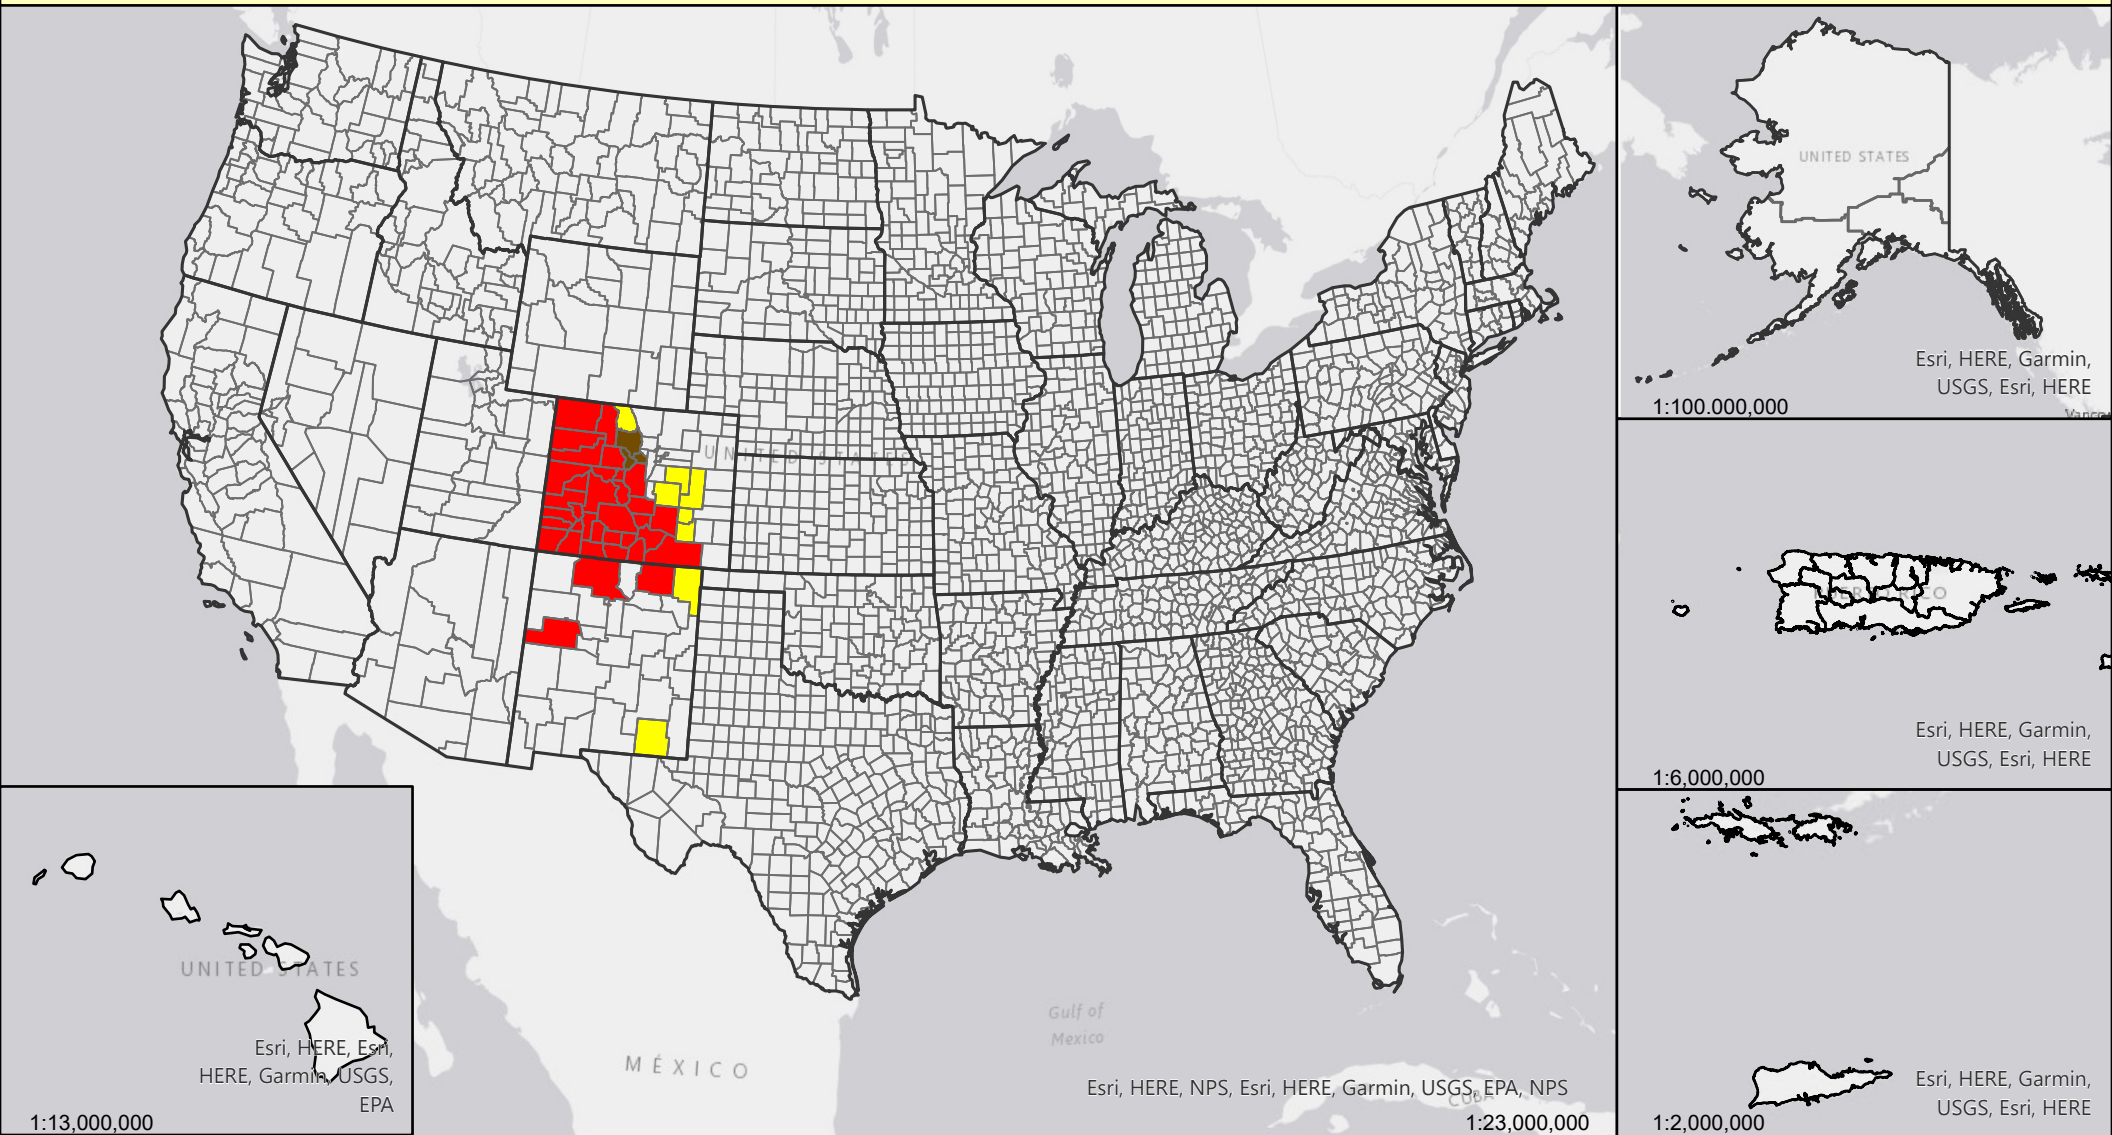

Livestock Forage Program Short Season Small Grains - 2019 Program Year

Eligible County Payment Months

Map Scales Vary
Data Update - 01-09-20