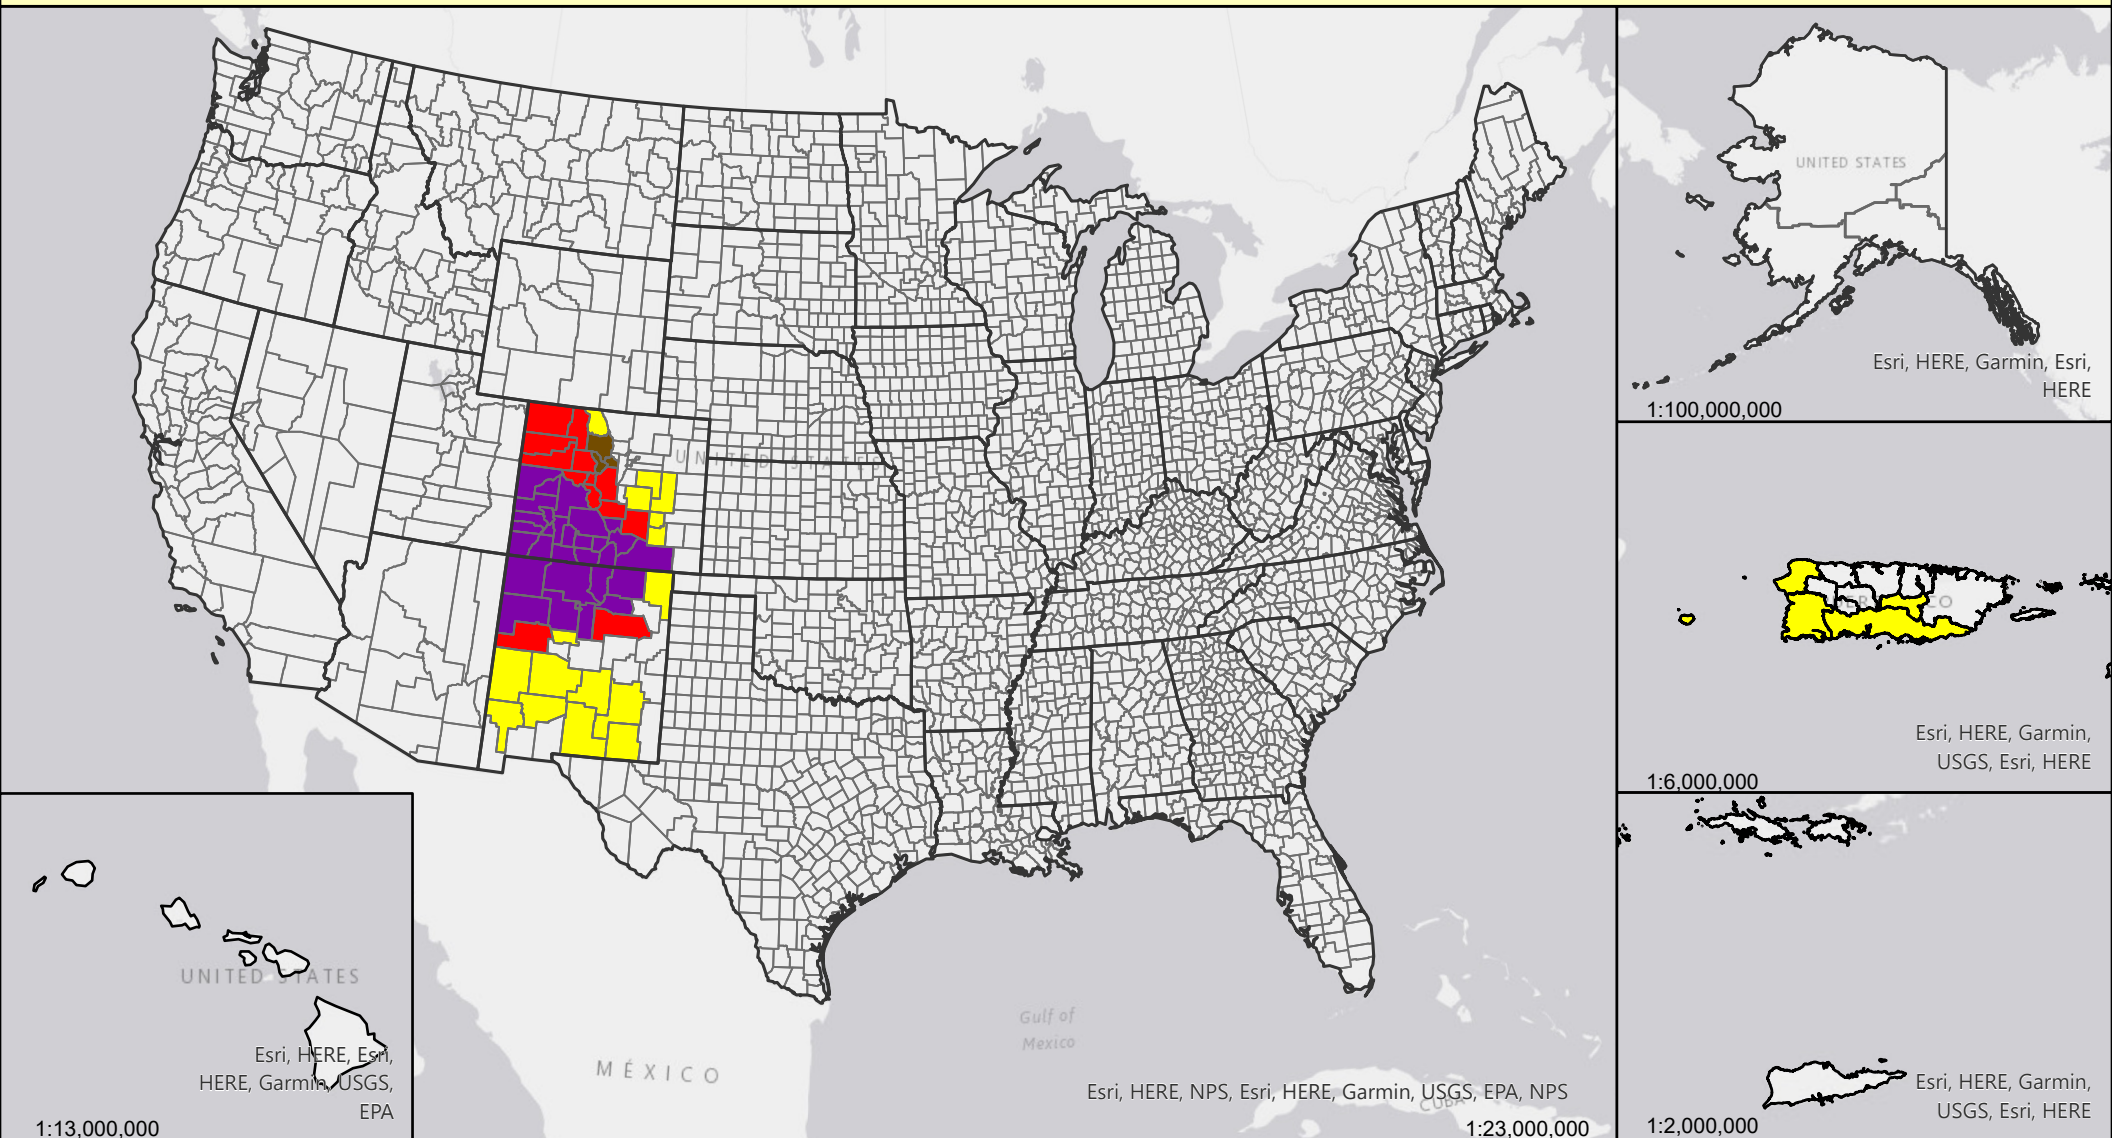

Livestock Forage Program Long Season Small Grains - 2019 Program Year

Eligible County Payment Months

Map Scales Vary
Data Update - 01-09-20