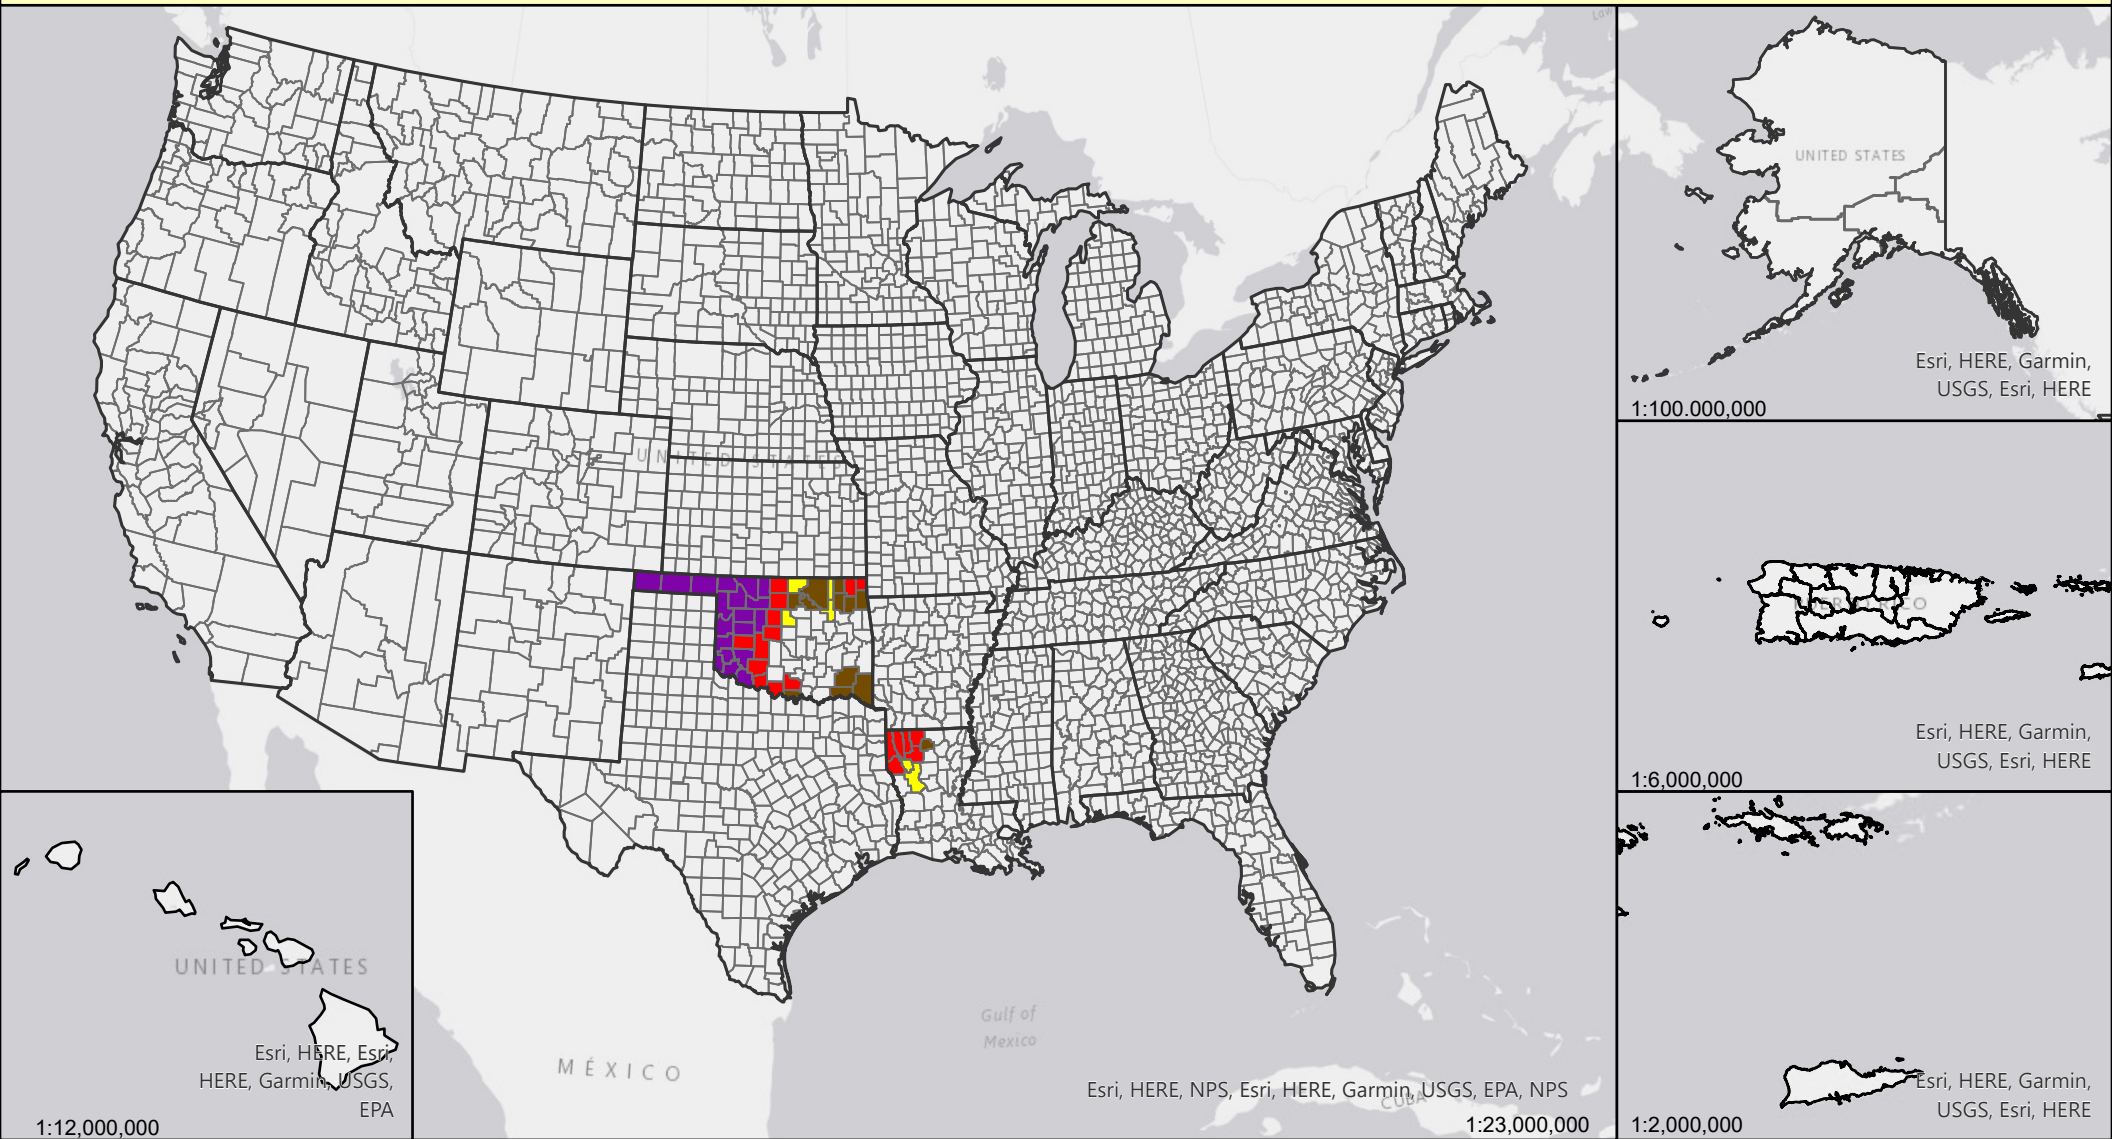

Livestock Forage Program Warm Season Improved Pasture - 2018 Program Year

Eligible County Payment Months

Map Scales Vary
Data Update 12-31-18