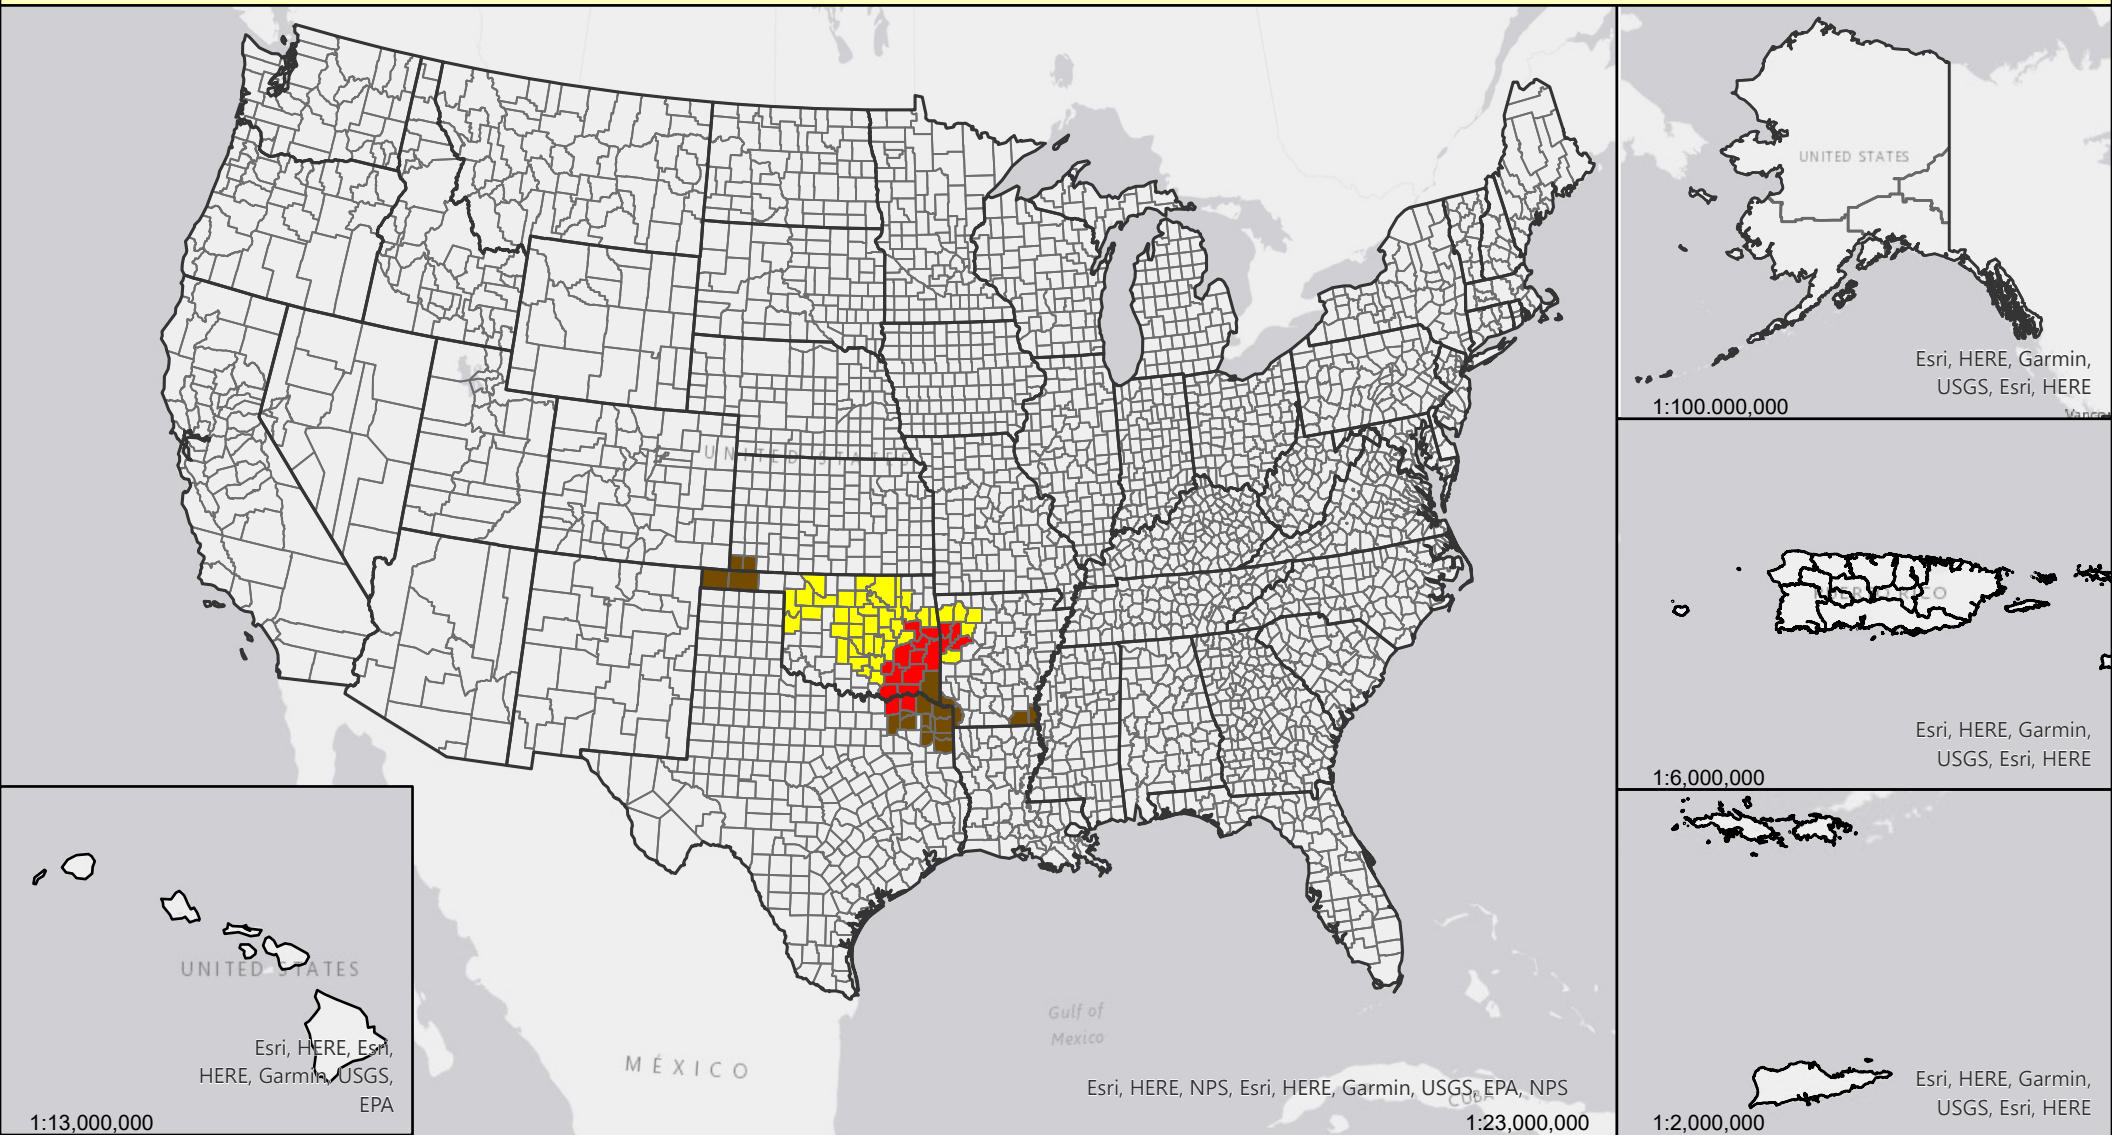

Livestock Forage Program Short Season Small Grains - 2017 Program Year

Eligible County Payment Months

Map Scales Vary
Data Update - 12-28-17