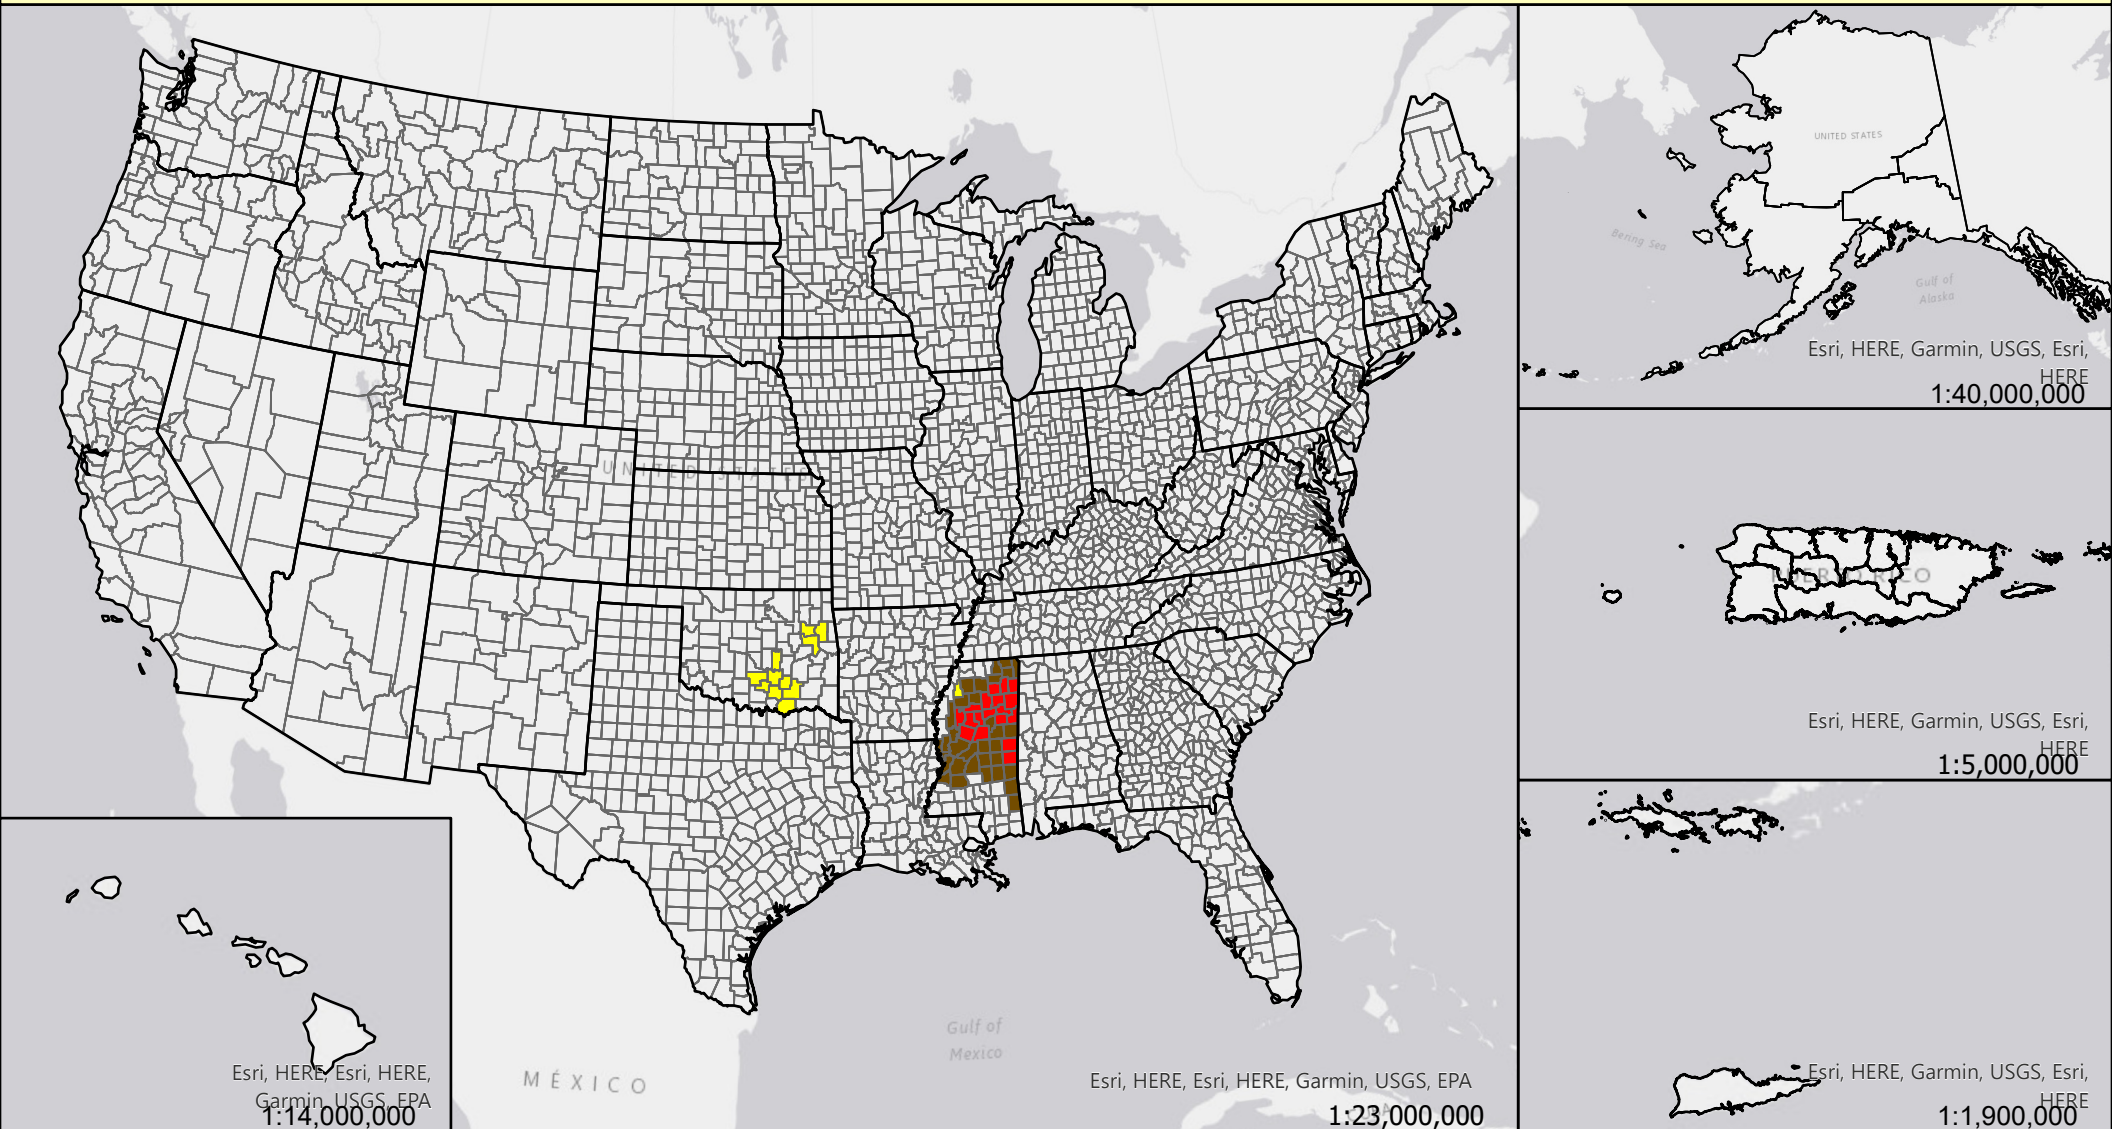

Livestock Forage Program Warm Season Improved - 2016 Program Year

Eligible County Payment Months