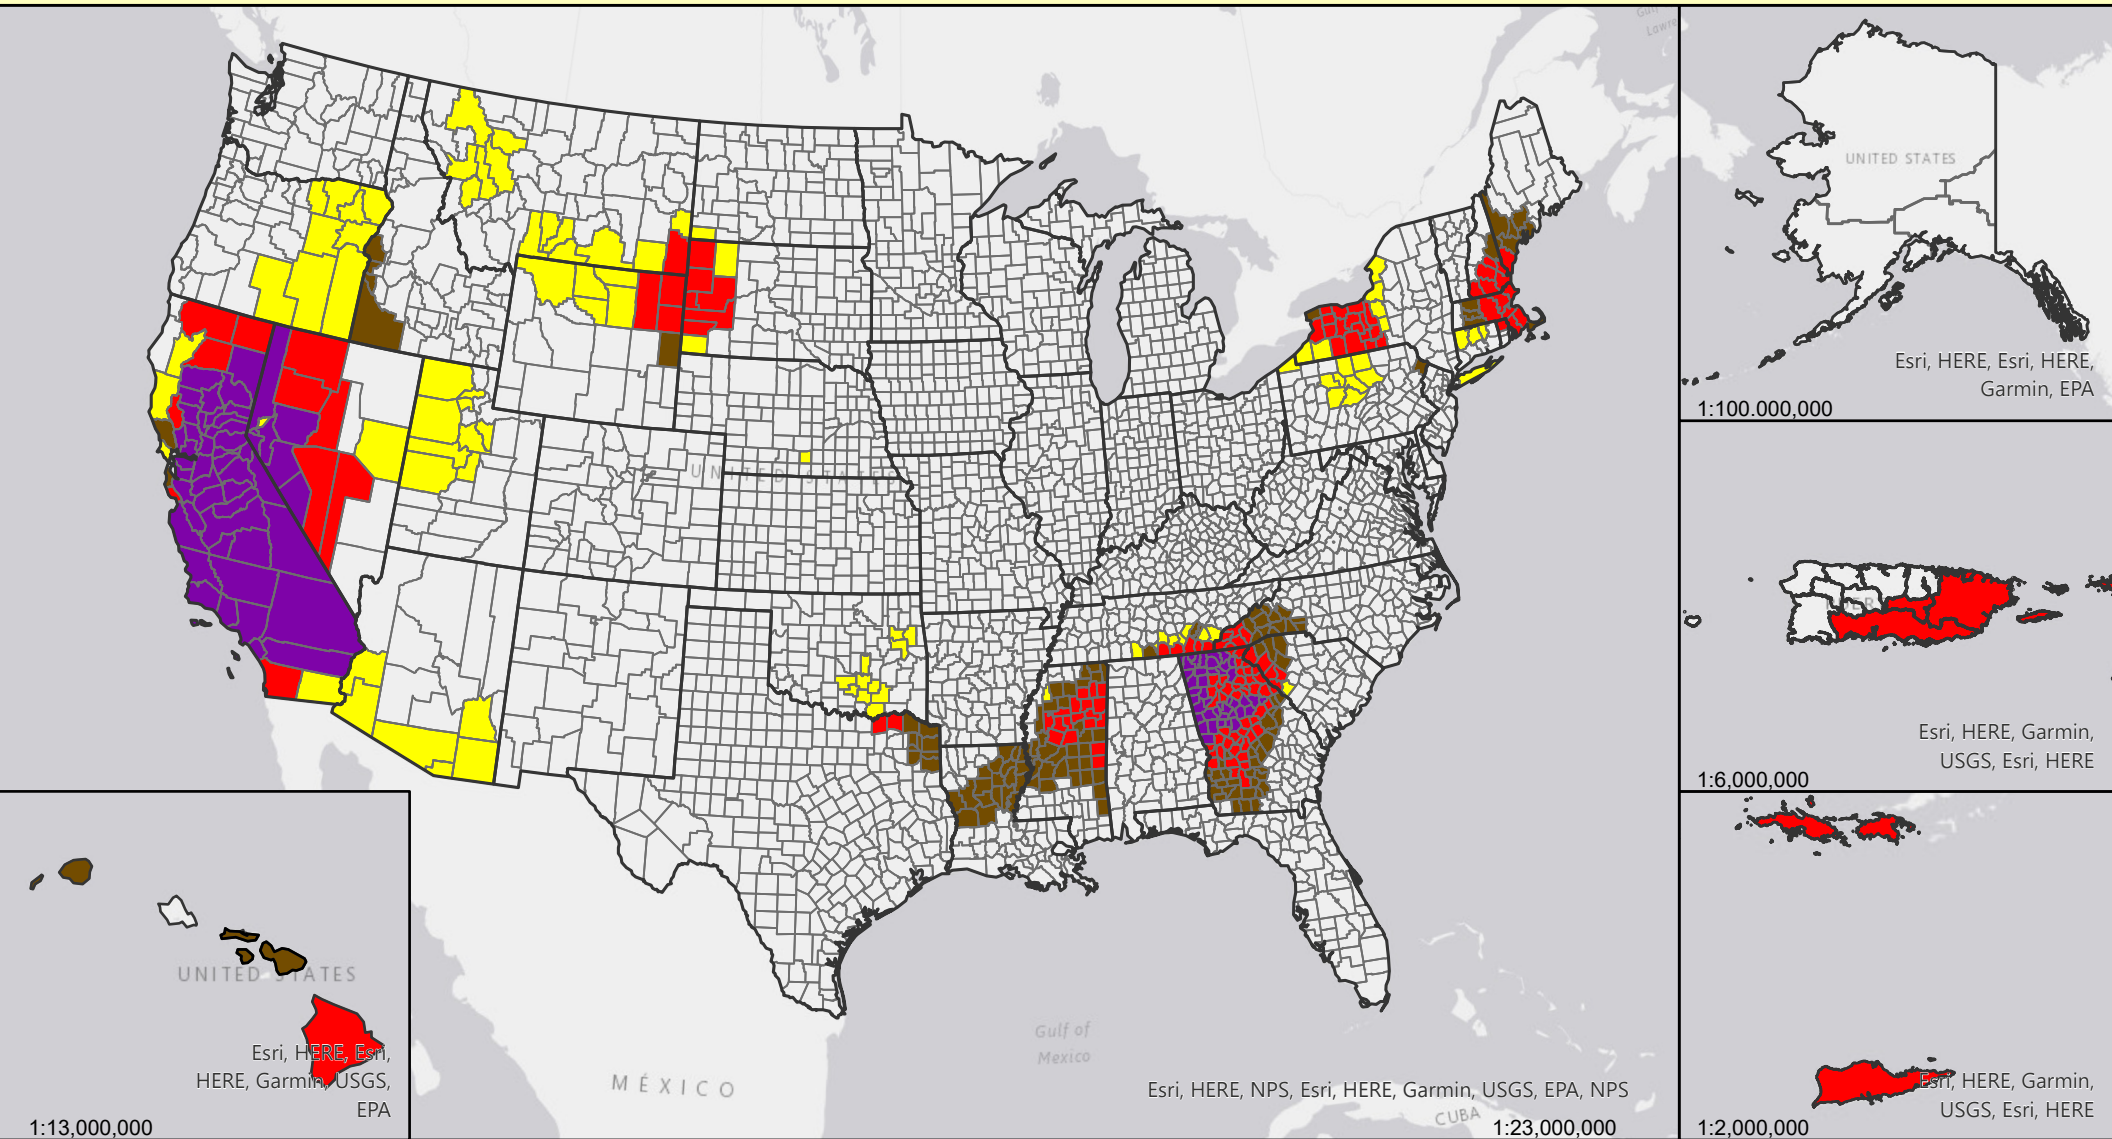

Livestock Forage Program Native Pasture - 2016 Program Year

Eligible County Payment Months

Map Scales Vary
Data Update - 12-29-16